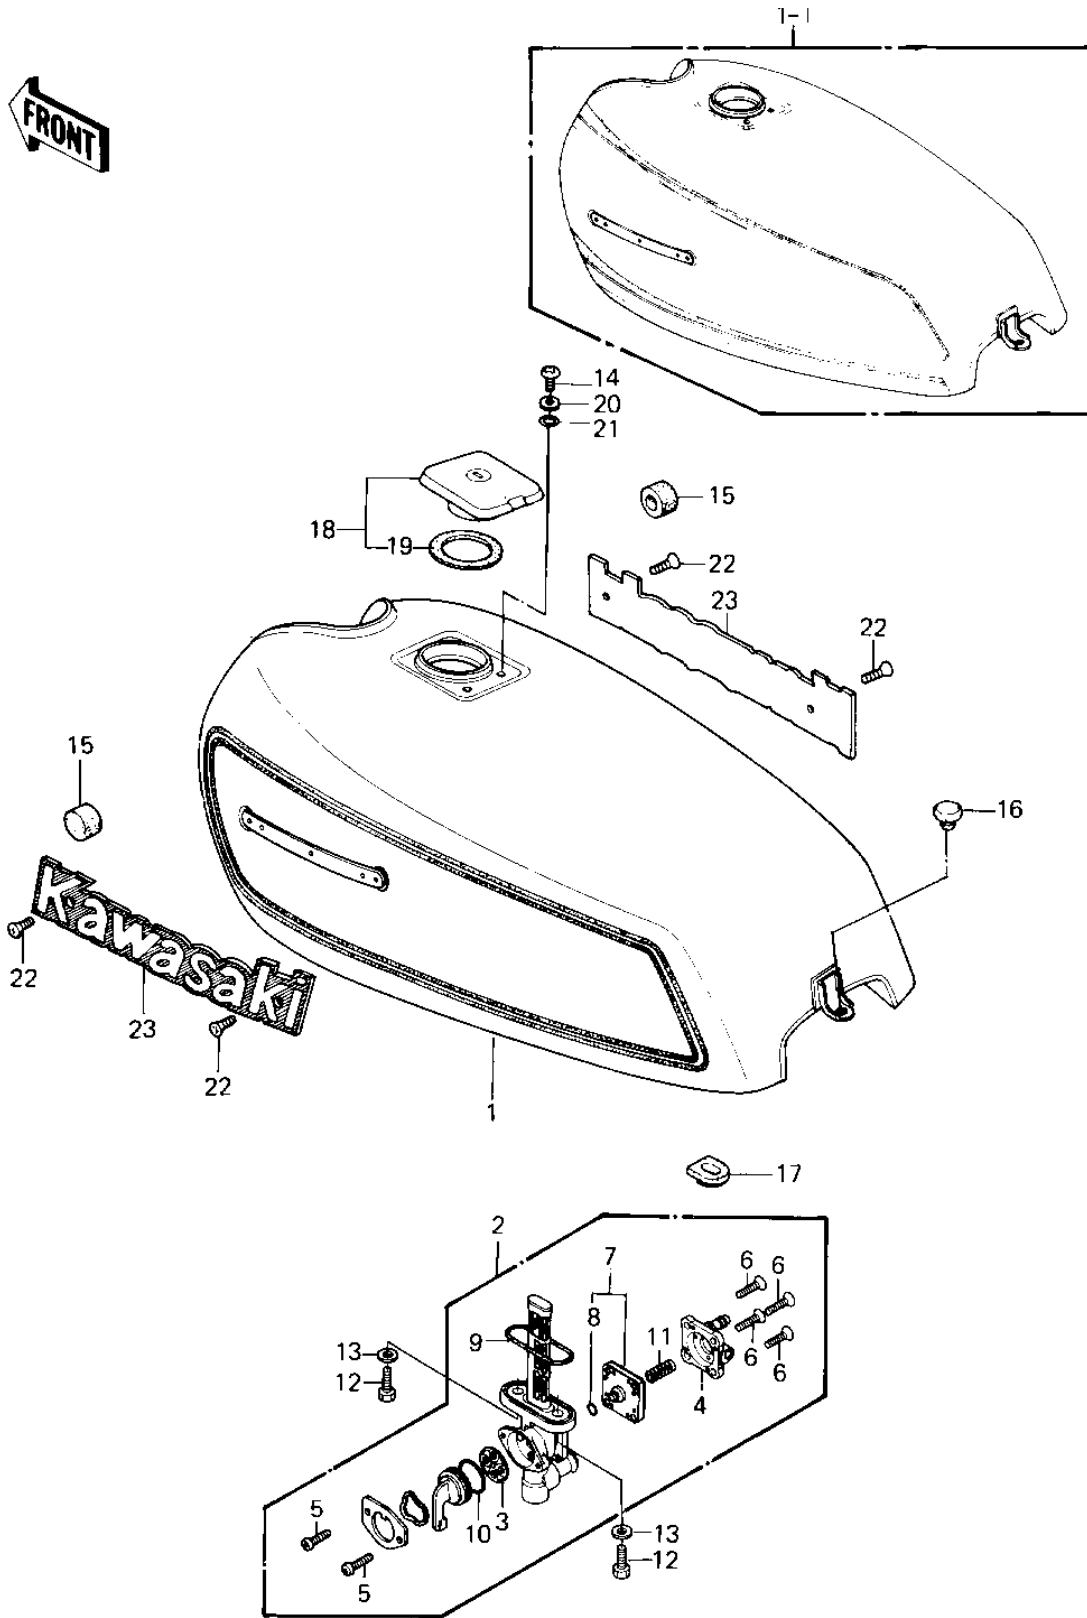

1981 KZ550-A2 PARTS DIAGRAM

FUEL TANK ('80-'81 A1/A2)

1981 KZ550-A2 PARTS LIST

FUEL TANK ('80-'81 A1/A2)

ITEM NAME	PART NUMBER	QUANTITY
TANK-FUEL,EBONY (Ref # 1)	51001-5065-8G	1
TANK-FUEL,EBONY (Ref # 1)	51001-5065-8G	1
TANK-FUEL,L.P.RED (Ref # 1-1)	51001-1054-D9	1
TAP ASSY,FUEL (Ref # 2)	51023-1030	1
GASKET,FUEL TAP (Ref # 3)	11009-1188	1
COVER ASSY,FUEL TAP (Ref # 4)	16146-1009	1
SCREW PAN HEAD 3X8 (Ref # 5)	220B0308	2
SCREW-CSK-CROS,4X14 (Ref # 6)	221B0414	4
DIAPHRAGM VALVE ASSY (Ref # 7)	43028-1021	1
"O" RING,4MM (Ref # 8)	670B1504	1
"O" RING (Ref # 9)	51039-003	1
"O" RING,FUEL TAP LEV (Ref # 10)	92055-1085	1
SPRING,DIAPHRAGM VALV (Ref # 11)	92081-1240	1
BOLT,6X20,FUEL TAP (Ref # 12)	92001-1091	2
WASHER-PLAIN (Ref # 13)	92022-183	2
SCREW PAN HEAD 5X10 (Ref # 14)	220B0510	2
DAMPER RUBBER-FL TANK (Ref # 15)	92075-101	2
DAMPER RUBBER (Ref # 16)	92075-281	1
DAMPER RUBBER FUEL TA (Ref # 17)	92075-295	1
CAP ASSY TANK (Ref # 18)	51048-1018	1
GASKET,FUEL TANK CAP (Ref # 19)	11009-1051	1
WASHER,PLAIN (Ref # 20)	92022-1038	2
"O" RING (Ref # 21)	92055-1023	2
SCREW-CSK-CROS (Ref # 22)	221C0306	4
EMBLEM,FUEL TANK (Ref # 23)	56014-1037	2
EMBLEM,FUEL TANK (Ref # 23)	56014-1043	2