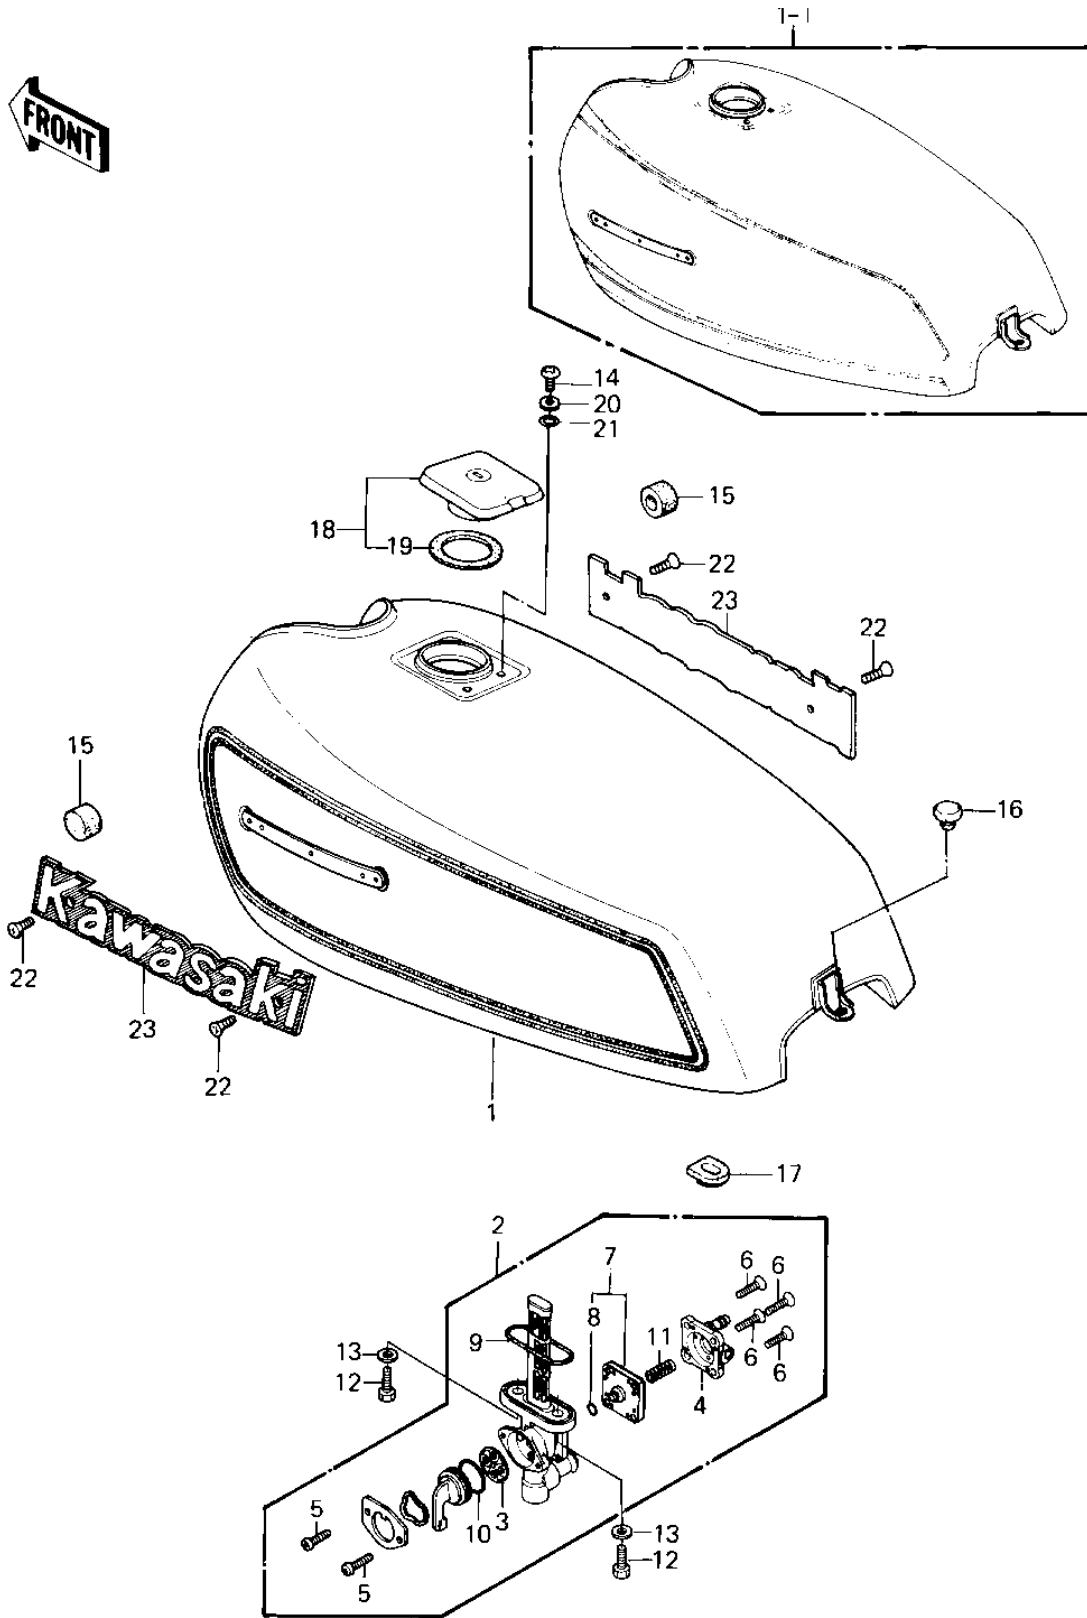

# 1981 KZ550-A2 PARTS DIAGRAM

FUEL TANK ('80-'81 A1/A2)

# 1981 KZ550-A2 PARTS LIST

## FUEL TANK ('80-'81 A1/A2)

ITEM NAME	PART NUMBER	QUANTITY
TANK-FUEL,EBONY (Ref # 1)	51001-5065-8G	1
TANK-FUEL,EBONY (Ref # 1)	51001-5065-8G	1
TANK-FUEL,L.P.RED (Ref # 1-1)	51001-1054-D9	1
TAP ASSY,FUEL (Ref # 2)	51023-1030	1
GASKET,FUEL TAP (Ref # 3)	11009-1188	1
COVER ASSY,FUEL TAP (Ref # 4)	16146-1009	1
SCREW PAN HEAD 3X8 (Ref # 5)	220B0308	2
SCREW-CSK-CROS,4X14 (Ref # 6)	221B0414	4
DIAPHRAGM VALVE ASSY (Ref # 7)	43028-1021	1
"O" RING,4MM (Ref # 8)	670B1504	1
"O" RING (Ref # 9)	51039-003	1
"O" RING,FUEL TAP LEV (Ref # 10)	92055-1085	1
SPRING,DIAPHRAGM VALV (Ref # 11)	92081-1240	1
BOLT,6X20,FUEL TAP (Ref # 12)	92001-1091	2
WASHER-PLAIN (Ref # 13)	92022-183	2
SCREW PAN HEAD 5X10 (Ref # 14)	220B0510	2
DAMPER RUBBER-FL TANK (Ref # 15)	92075-101	2
DAMPER RUBBER (Ref # 16)	92075-281	1
DAMPER RUBBER FUEL TA (Ref # 17)	92075-295	1
CAP ASSY TANK (Ref # 18)	51048-1018	1
GASKET,FUEL TANK CAP (Ref # 19)	11009-1051	1
WASHER,PLAIN (Ref # 20)	92022-1038	2
"O" RING (Ref # 21)	92055-1023	2
SCREW-CSK-CROS (Ref # 22)	221C0306	4
EMBLEM,FUEL TANK (Ref # 23)	56014-1037	2
EMBLEM,FUEL TANK (Ref # 23)	56014-1043	2