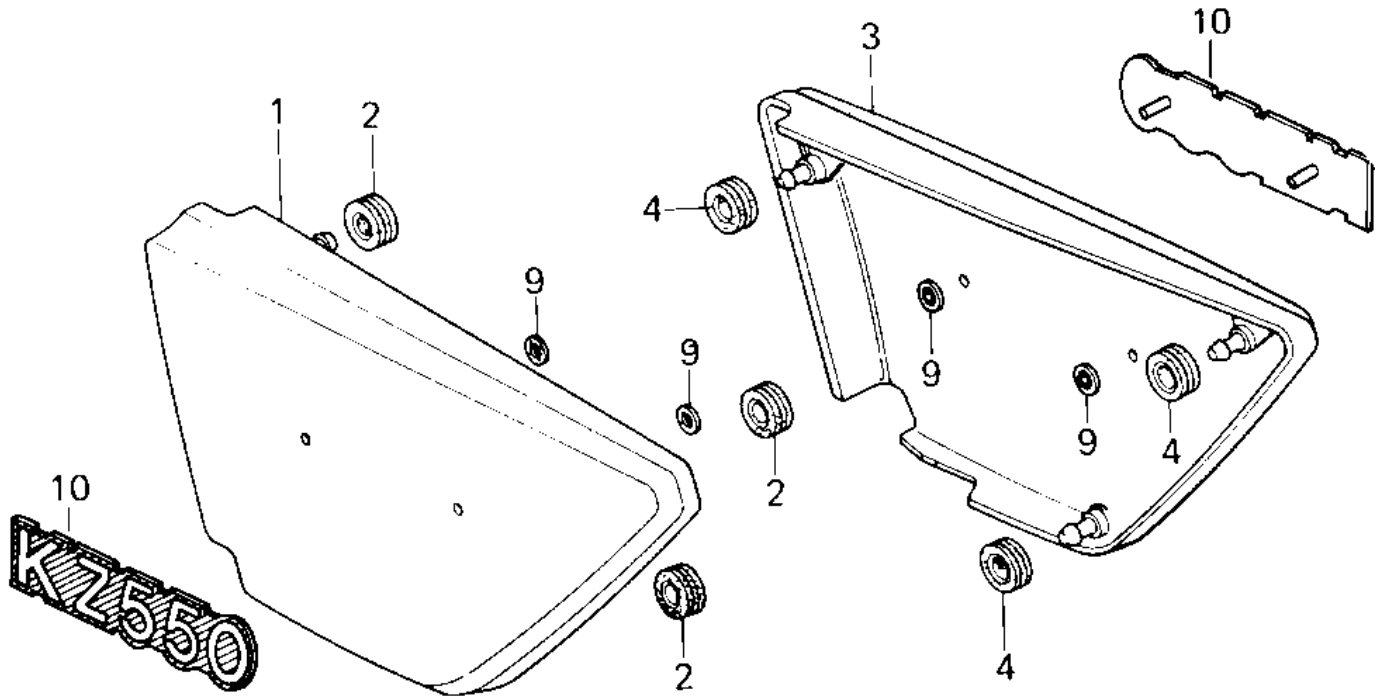

1980 KZ550-A1 PARTS DIAGRAM

SIDE COVERS/CHAIN COVER ('80-'81 A1/A2)

1980 KZ550-A1 PARTS LIST

SIDE COVERS/CHAIN COVER ('80-'81 A1/A2)

ITEM NAME	PART NUMBER	QUANTITY
COVER,SIDE,L.H,EBONY (Ref # 1)	36001-1027-8G	1
COVER-SIDE,LH,L.P.RED (Ref # 1)	36001-1027-D9	1
GROMMET (Ref # 2)	92071-056	3
COVER,SIDE,R.H,EBONY (Ref # 3)	36001-1028-8G	1
COVER-SIDE,RH,L.P.RED (Ref # 3)	36001-1028-D9	1
GROMMET (Ref # 4)	92071-056	3
SCREW PAN HEAD 6X14 (Ref # 5)	220B0614	1
SCREW PAN HEAD 6X65 (Ref # 6)	220B0665	1
CASE-CHAIN (Ref # 7)	36014-1005	1
WASHER 6.5X20X1.6T (Ref # 8)	92022-125	2
NUT,LOCK,3MM (Ref # 9)	92018-005	4
MARK,SIDE COVER,KZ550 (Ref # 10)	56018-1147	2
MARK,SIDE COV,KZ550 (Ref # 10)	56018-1183	2