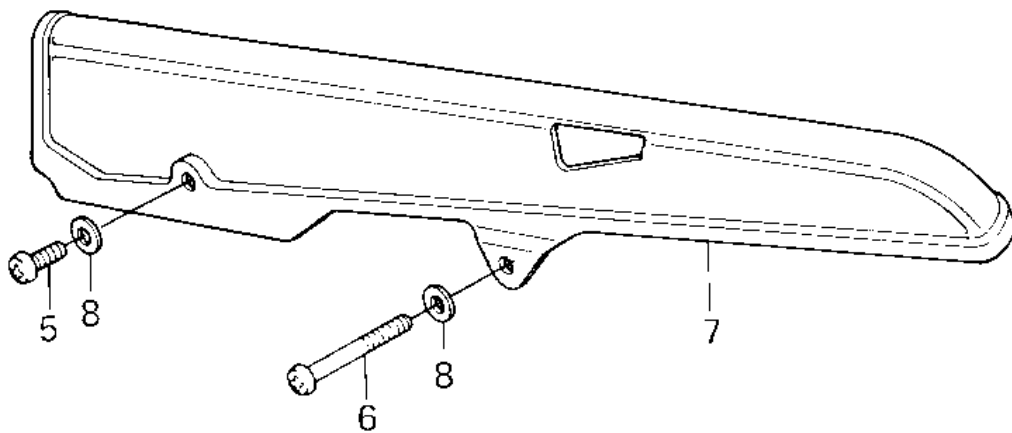

1980 KZ550-A1 PARTS DIAGRAM

SIDE COVERS/CHAIN COVER ('80-'81 A1/A2)

1980 KZ550-A1 PARTS LIST

SIDE COVERS/CHAIN COVER ('80-'81 A1/A2)

ITEM NAME	PART NUMBER	QUANTITY
COVER,SIDE,L.H,EBONY (Ref # 1)	36001-1027-8G	1
COVER-SIDE,LH,L.P.RED (Ref # 1)	36001-1027-D9	1
GROMMET (Ref # 2)	92071-056	3
COVER,SIDE,R.H,EBONY (Ref # 3)	36001-1028-8G	1
COVER-SIDE,RH,L.P.RED (Ref # 3)	36001-1028-D9	1
GROMMET (Ref # 4)	92071-056	3
SCREW PAN HEAD 6X14 (Ref # 5)	220B0614	1
SCREW PAN HEAD 6X65 (Ref # 6)	220B0665	1
CASE-CHAIN (Ref # 7)	36014-1005	1
WASHER 6.5X20X1.6T (Ref # 8)	92022-125	2
NUT,LOCK,3MM (Ref # 9)	92018-005	4
MARK,SIDE COVER,KZ550 (Ref # 10)	56018-1147	2
MARK,SIDE COV,KZ550 (Ref # 10)	56018-1183	2