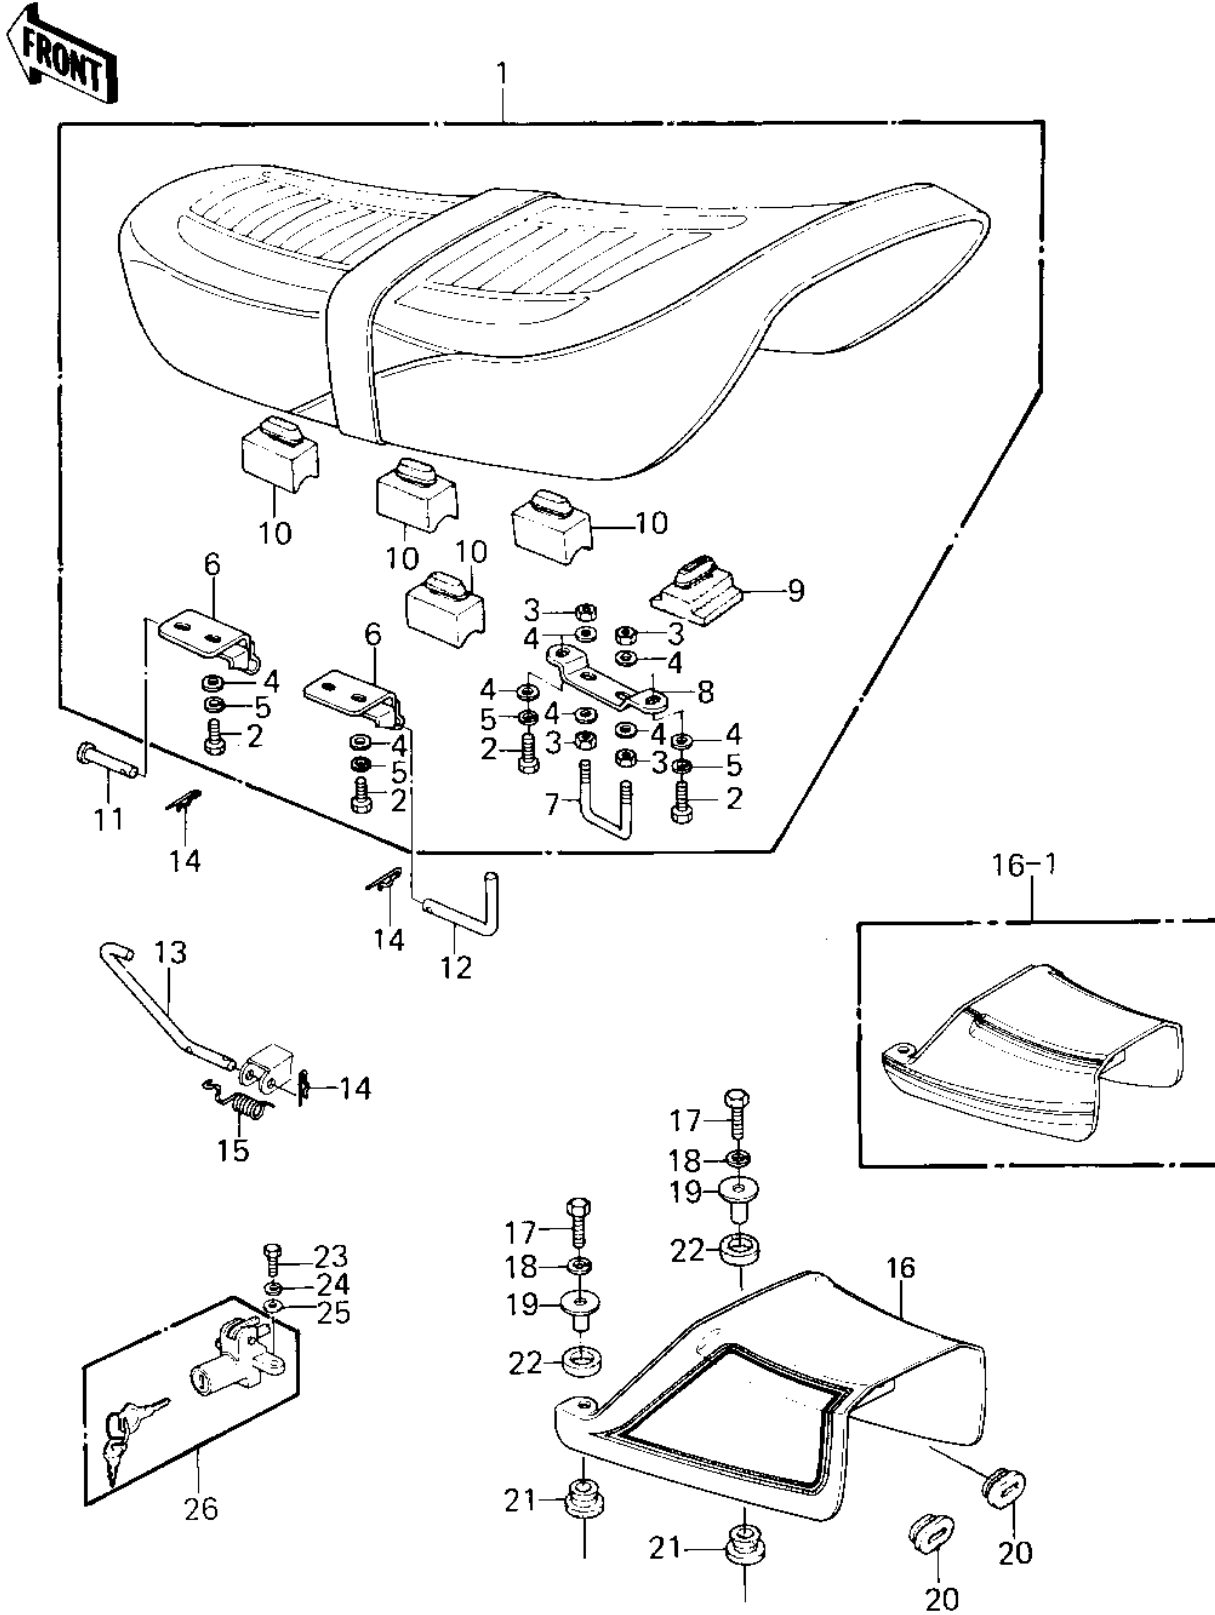

1981 KZ550-A2 PARTS DIAGRAM

SEAT/SEAT COVERS ('80-'81 A1/A2)

1981 KZ550-A2 PARTS LIST

SEAT/SEAT COVERS ('80-'81 A1/A2)

ITEM NAME	PART NUMBER	QUANTITY
SEAT-ASSY,DUAL (Ref # 1)	53001-1133	1
SEAT-ASSY,DUAL (Ref # 1)	53001-1133	1
BOLT-UPSET 6X14 (Ref # 2)	112B0614	6
NUT 6MM (Ref # 3)	311B0600	4
WASHER PLAIN 6MM (Ref # 4)	411B0600	10
WASHER SPRING 6MM (Ref # 5)	461F0600	6
HINGE,SEAT,FRONT (Ref # 6)	53009-1010	2
CATCH, SEAT (Ref # 7)	53056-002	1
BRACKET, SEAT CATCH (Ref # 8)	53058-001	1
DAMPER RUBBER,SEAT (Ref # 9)	92075-1061	1
DAMPER RUBBER-SEAT (Ref # 10)	92075-156	4
PIN (Ref # 11)	53011-002	1
PIN,DUAL SEAT PIVOT (Ref # 12)	53011-008	1
HOOK SEAT (Ref # 13)	53054-001	1
PIN,SNAP (Ref # 14)	554A0600	3
SPRING,SEAT HOOK (Ref # 15)	92081-1053	1
COVER,SEAT,EBONY (Ref # 16)	14025-5023-8G	1
COVER-SEAT,L.P.RED (Ref # 16-1)	14025-1046-D9	1
BOLT 6X22 (Ref # 17)	112B0622	2
WASHER SPRING 6MM (Ref # 18)	461F0600	2
COLLAR (Ref # 19)	92027-251	2
GROMMET,SIDE COVER (Ref # 20)	92071-072	2
RUBBER,FENDER COVER (Ref # 21)	92075-174	2
DAMPER RUBBER (Ref # 22)	92075-175	2
BOLT-UPSET 6X14 (Ref # 23)	112B0614	1
WASHER SPRING 6MM (Ref # 24)	461F0600	1
WASHER PLAIN 6MM (Ref # 25)	411B0600	1
LOCK-ASSY,SEAT (Ref # 26)	27016-5010	1