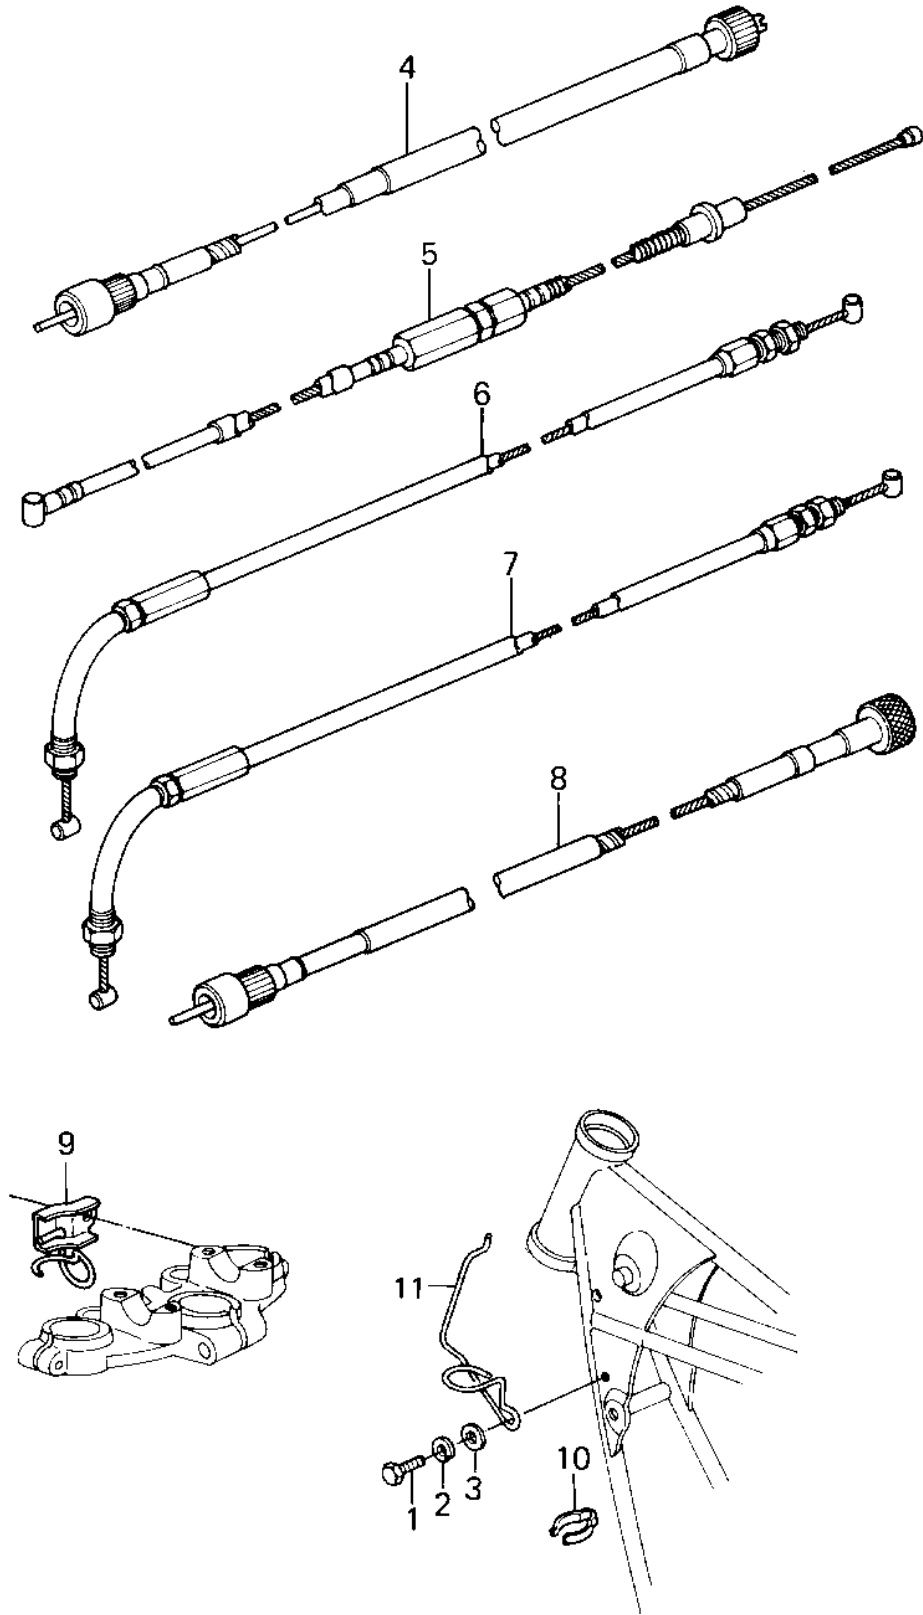

1980 KZ550-A1 PARTS DIAGRAM

CABLES ('80-'81 A1/A2)

1980 KZ550-A1 PARTS LIST

CABLES ('80-'81 A1/A2)

ITEM NAME	PART NUMBER	QUANTITY
BOLT-UPSET 6X14 (Ref # 1)	112B0614	1
WASHER SPRING 6MM (Ref # 2)	461F0600	1
WASHER PLAIN 6MM (Ref # 3)	411B0600	1
CABLE,SPEEDOMETER (Ref # 4)	54001-1012	1
CABLE,CLUTCH (Ref # 5)	54011-087	1
CABLE,THROTTLE CON,OP (Ref # 6)	54012-140	1
CABLE,THROTTLE CONTRL (Ref # 7)	54012-1040	1
CABLE,TACHOMETER (Ref # 8)	54018-1008	1
CLAMP,THROTTLE CABLE (Ref # 9)	92037-1085	1
CLAMP,CLUTCH CABLE (Ref # 10)	92037-1086	1
CLAMP,CLUTCH CABLE (Ref # 11)	92037-1170	1