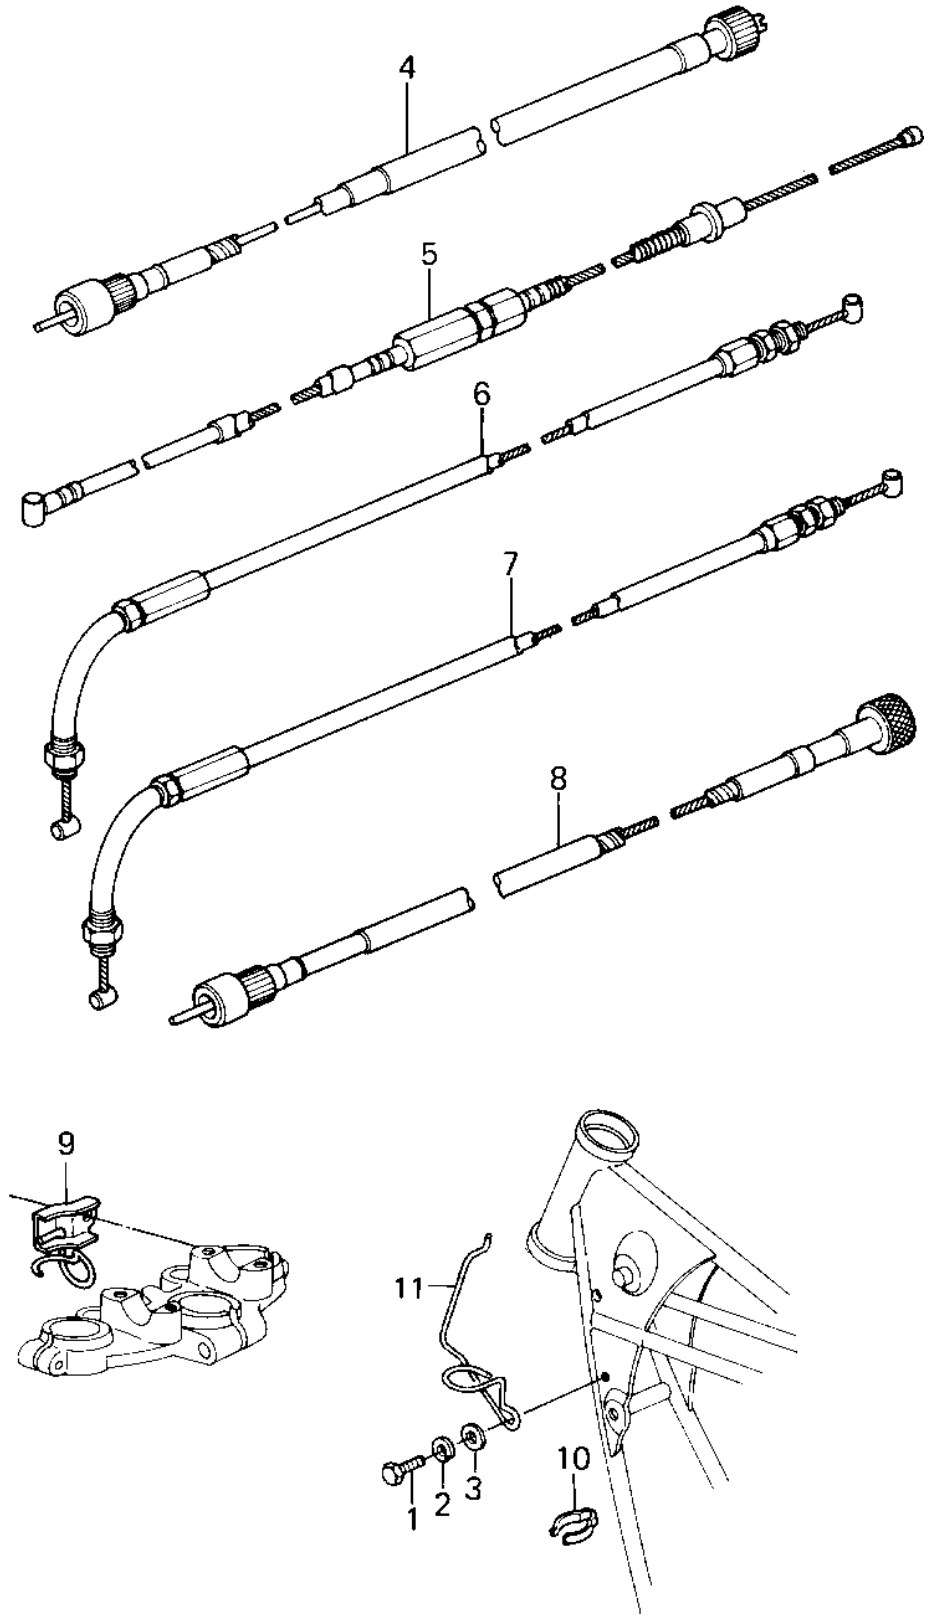

# 1980 KZ550-A1 PARTS DIAGRAM

CABLES ('80-'81 A1/A2)

# 1980 KZ550-A1 PARTS LIST

CABLES ('80-'81 A1/A2)

ITEM NAME	PART NUMBER	QUANTITY
BOLT-UPSET 6X14 (Ref # 1)	112B0614	1
WASHER SPRING 6MM (Ref # 2)	461F0600	1
WASHER PLAIN 6MM (Ref # 3)	411B0600	1
CABLE,SPEEDOMETER (Ref # 4)	54001-1012	1
CABLE,CLUTCH (Ref # 5)	54011-087	1
CABLE,THROTTLE CON,OP (Ref # 6)	54012-140	1
CABLE,THROTTLE CONTRL (Ref # 7)	54012-1040	1
CABLE,TACHOMETER (Ref # 8)	54018-1008	1
CLAMP,THROTTLE CABLE (Ref # 9)	92037-1085	1
CLAMP,CLUTCH CABLE (Ref # 10)	92037-1086	1
CLAMP,CLUTCH CABLE (Ref # 11)	92037-1170	1