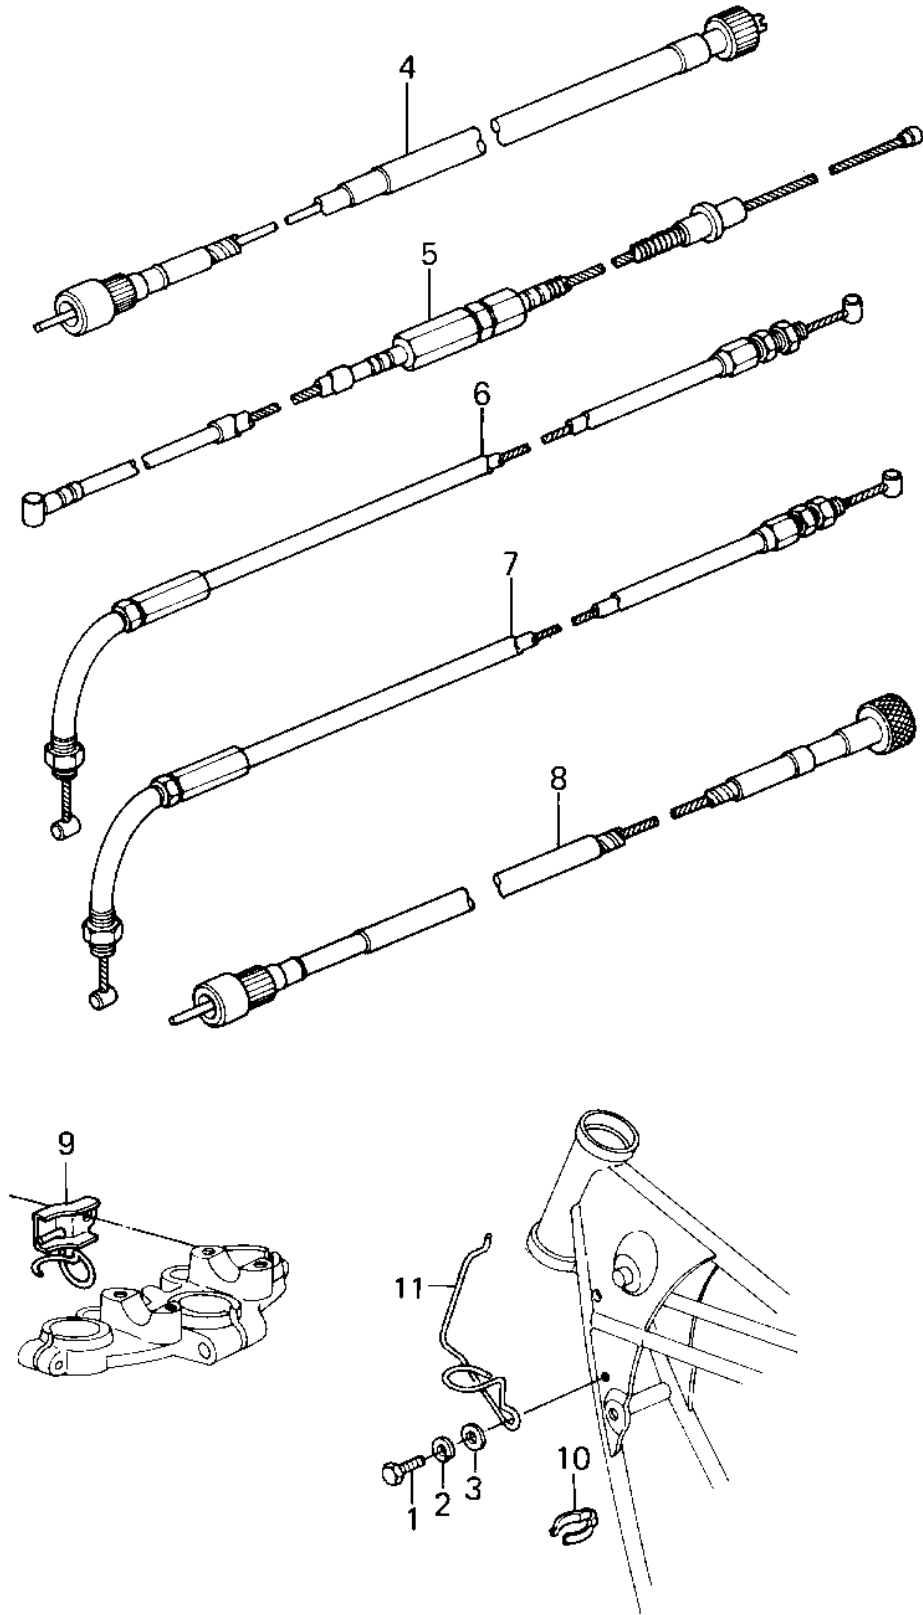

1981 KZ550-A2 PARTS DIAGRAM

CABLES ('80-'81 A1/A2)

1981 KZ550-A2 PARTS LIST

CABLES ('80-'81 A1/A2)

ITEM NAME	PART NUMBER	QUANTITY
BOLT-UPSET 6X14 (Ref # 1)	112B0614	1
WASHER SPRING 6MM (Ref # 2)	461F0600	1
WASHER PLAIN 6MM (Ref # 3)	411B0600	1
CABLE,SPEEDOMETER (Ref # 4)	54001-1012	1
CABLE,CLUTCH (Ref # 5)	54011-087	1
CABLE,THROTTLE CON,OP (Ref # 6)	54012-140	1
CABLE,THROTTLE CONTRL (Ref # 7)	54012-1040	1
CABLE,TACHOMETER (Ref # 8)	54018-1008	1
CLAMP,THROTTLE CABLE (Ref # 9)	92037-1085	1
CLAMP,CLUTCH CABLE (Ref # 10)	92037-1086	1
CLAMP,CLUTCH CABLE (Ref # 11)	92037-1170	1