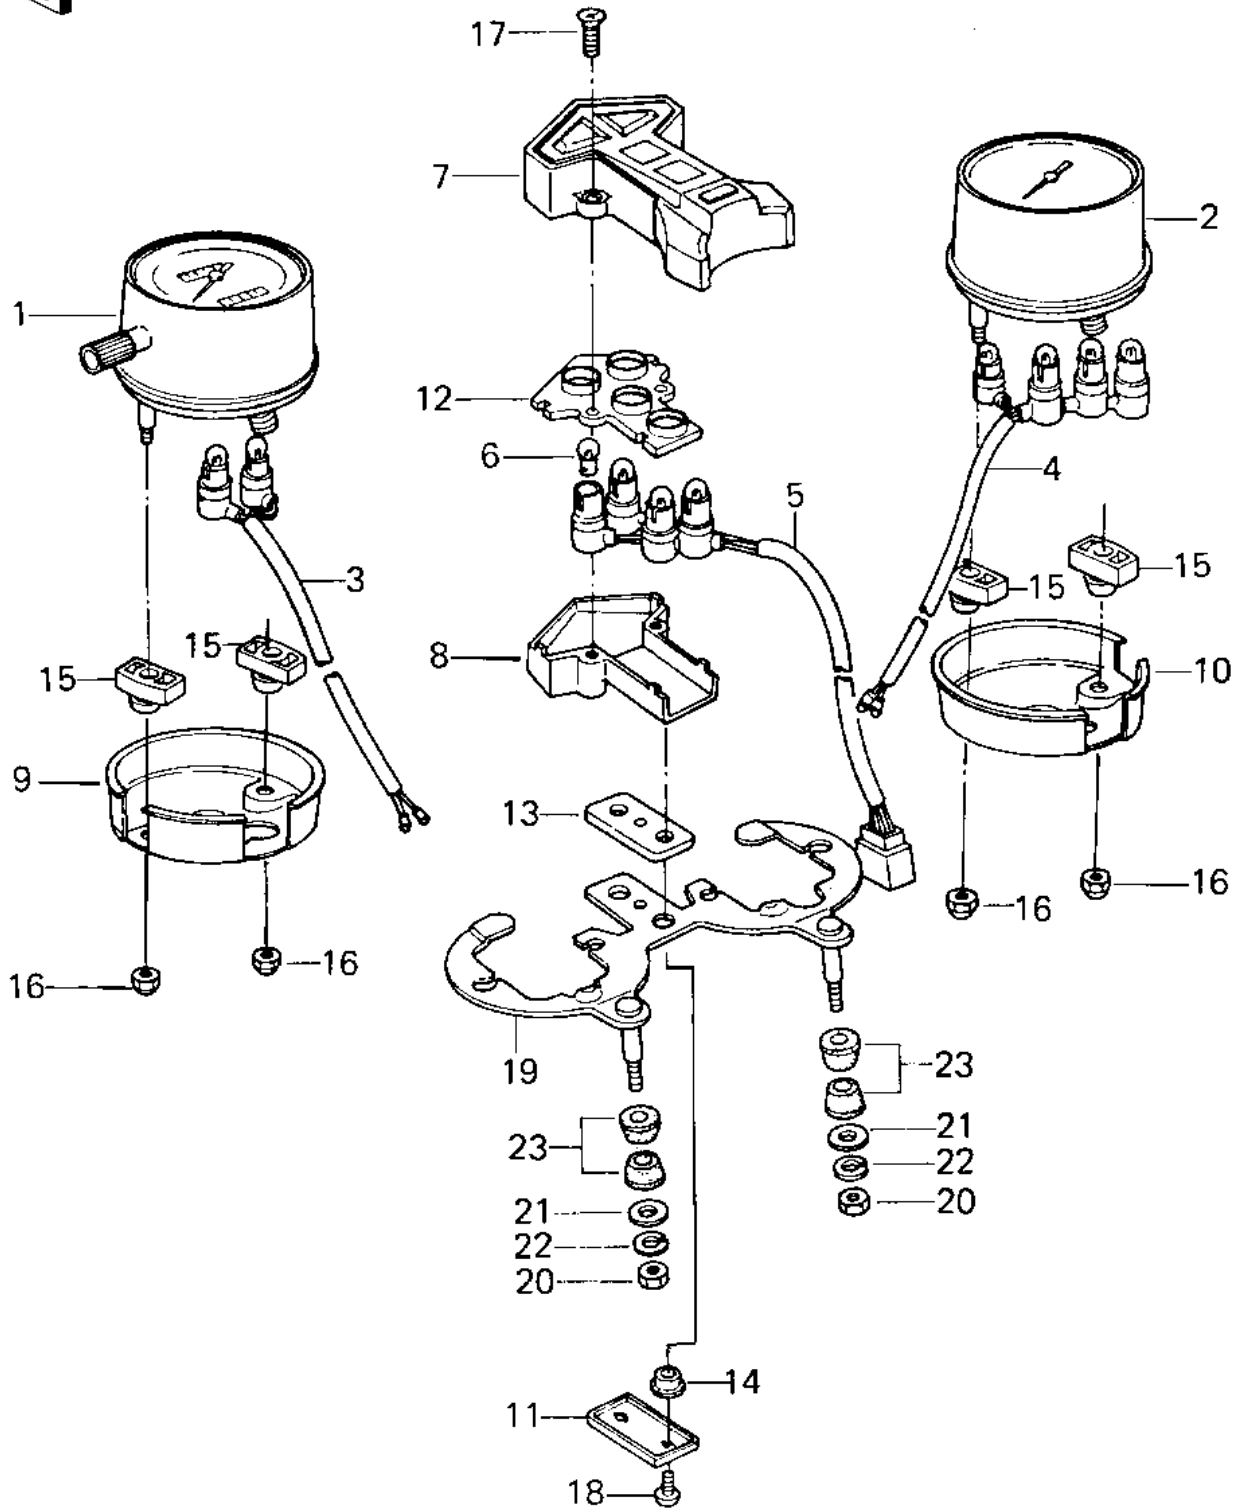

1980 KZ550-A1 PARTS DIAGRAM

METERS ('80-'81 A1/A2)

1980 KZ550-A1 PARTS LIST

METERS ('80-'81 A1/A2)

ITEM NAME	PART NUMBER	QUANTITY
SPEEDOMETER,MPH & KPH (Ref # 1)	25005-1066	1
SPEEDOMETER,KPH (Canada) (Ref # 1)	25005-1036	1
TACHOMETER,(X1000RPM) (Ref # 2)	25015-1031	1
TACHOMETER,(X1000RPM) (Ref # 2)	25015-1066	1
SOCKET,ASSY,SPEEDOMET (Ref # 3)	23008-1028	1
SOCKET ASSY,TACHOMETR (Ref # 4)	23008-1029	1
SOCKET ASSY,TACHOMETE (Ref # 4)	23008-1066	1
SOCKET ASSY,PILOT BOX (Ref # 5)	23008-1030	1
BULB 12V 3W (Ref # 6)	92069-018	10
BULB 12V 3W (Ref # 6)	92069-018	11
COVER,PILOT BOX,UPPER (Ref # 7)	25023-1007	1
COVER,PILOT BOX,LOWER (Ref # 8)	14025-1067	1
COVER,SPEEDOMETER (Ref # 9)	14025-1068	1
COVER,TACHOMETER (Ref # 10)	14025-1069	1
COVER,PILOT BOX DAMPR (Ref # 11)	14025-1070	1
PLATE,SOCKET (Ref # 12)	13169-1120	1
DAMPER RUBBER-CYL (Ref # 13)	92075-110	1
DAMPER RUBBER,MET FIT (Ref # 14)	25019-023	2
SHOCK DAMPER,METER (Ref # 15)	92075-1101	4
NUT-CAP,5MM (Ref # 16)	322N0500	4
SCREW,4X10 (Ref # 17)	92009-1039	2
SCREW,TAPPING,4X10 (Ref # 18)	92009-1040	2
BRACKET,METER (Ref # 19)	25008-1011	1
NUT,8M/M (Ref # 20)	317B0800	2
WASHER PLAIN 8MM (Ref # 21)	411B0800	2
WASHER SPRING 8MM (Ref # 22)	461F0800	2
DAMPER RUBBER (Ref # 23)	92075-080	4