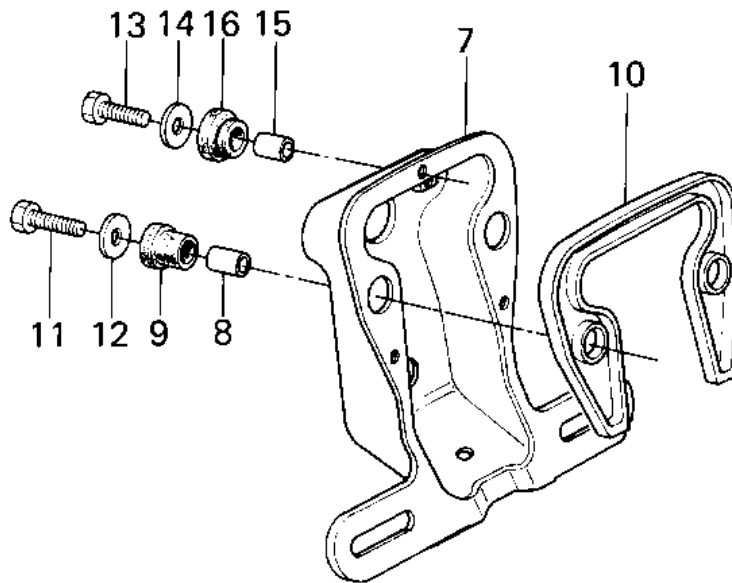

1981 KZ550-A2 PARTS DIAGRAM

TAILLIGHT ('80-'81 A1/A2)

1981 KZ550-A2 PARTS LIST

TAILLIGHT ('80-'81 A1/A2)

| ITEM NAME | PART NUMBER | QUANTITY |
|---------------------------------|-------------|----------|
| TAIL LAMP UNIT (Ref # 1) | 23025-064 | 1 |
| SCREW, PAN HEAD, 4X60 (Ref # 2) | 220E0460A | 2 |
| LENS, TAIL LAMP (Ref # 3) | 23026-034 | 1 |
| CASE, TAIL LIGHT (Ref # 4) | 23027-041 | 1 |
| GASKET, TAIL LENS (Ref # 5) | 23028-021 | 1 |
| BULB, 12V 32/3CP (Ref # 6) | 92069-059 | 1 |
| BRACKET, TAIL LAMP (Ref # 7) | 23036-1011 | 1 |
| COLLAR 6.8X10X14.5 (Ref # 8) | 92027-156 | 2 |
| DAMPER RUBBER (Ref # 9) | 92075-1092 | 2 |
| DAMPER RUBBER, TAIL (Ref # 10) | 92075-1103 | 1 |
| BOLT 6X22 (Ref # 11) | 112B0622 | 2 |
| WASHER 6.5X20X1.6T (Ref # 12) | 92022-125 | 2 |
| BOLT-UPSET, 6X20 (Ref # 13) | 112G0620 | 3 |
| WASHER 6.5X20X1.6T (Ref # 14) | 92022-125 | 3 |
| COLLAR 6.8X10X10.5 (Ref # 15) | 92027-120 | 3 |
| DAMPER RUBBER (Ref # 16) | 92075-112 | 3 |