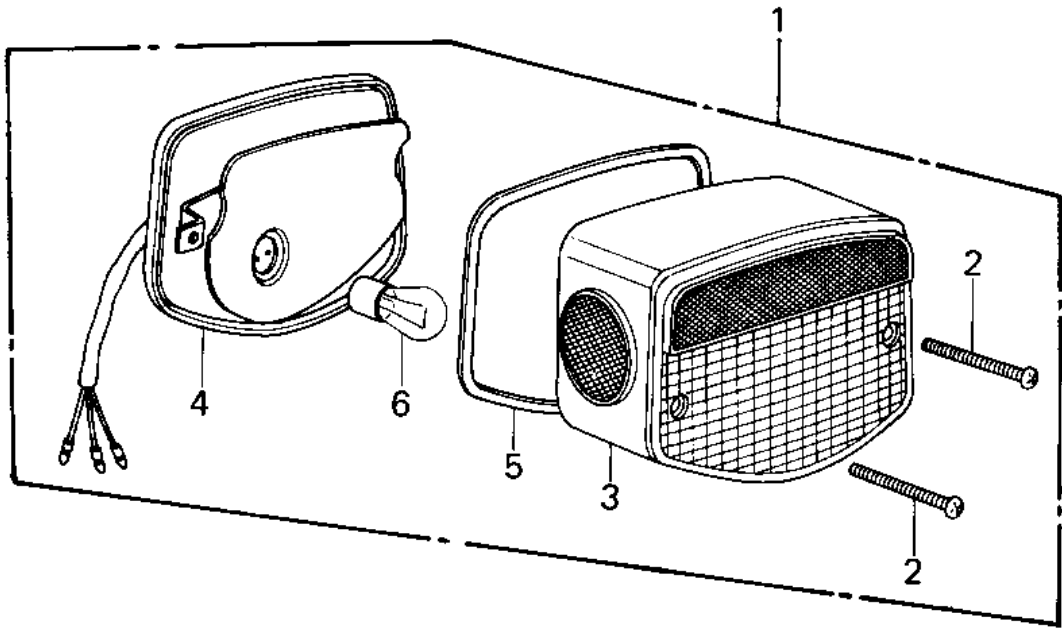

1981 KZ550-A2 PARTS DIAGRAM

TAILLIGHT ('80-'81 A1/A2)

1981 KZ550-A2 PARTS LIST

TAILLIGHT ('80-'81 A1/A2)

| ITEM NAME | PART NUMBER | QUANTITY |
|---------------------------------|-------------|----------|
| TAIL LAMP UNIT (Ref # 1) | 23025-064 | 1 |
| SCREW, PAN HEAD, 4X60 (Ref # 2) | 220E0460A | 2 |
| LENS, TAIL LAMP (Ref # 3) | 23026-034 | 1 |
| CASE, TAIL LIGHT (Ref # 4) | 23027-041 | 1 |
| GASKET, TAIL LENS (Ref # 5) | 23028-021 | 1 |
| BULB, 12V 32/3CP (Ref # 6) | 92069-059 | 1 |
| BRACKET, TAIL LAMP (Ref # 7) | 23036-1011 | 1 |
| COLLAR 6.8X10X14.5 (Ref # 8) | 92027-156 | 2 |
| DAMPER RUBBER (Ref # 9) | 92075-1092 | 2 |
| DAMPER RUBBER, TAIL (Ref # 10) | 92075-1103 | 1 |
| BOLT 6X22 (Ref # 11) | 112B0622 | 2 |
| WASHER 6.5X20X1.6T (Ref # 12) | 92022-125 | 2 |
| BOLT-UPSET, 6X20 (Ref # 13) | 112G0620 | 3 |
| WASHER 6.5X20X1.6T (Ref # 14) | 92022-125 | 3 |
| COLLAR 6.8X10X10.5 (Ref # 15) | 92027-120 | 3 |
| DAMPER RUBBER (Ref # 16) | 92075-112 | 3 |