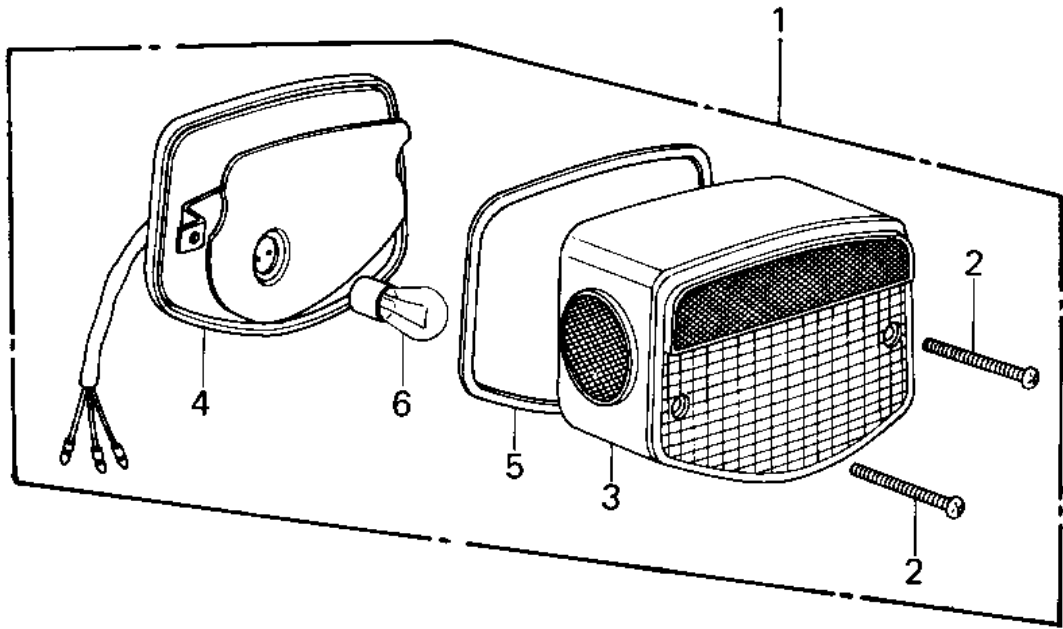

1981 KZ550-A2 PARTS DIAGRAM

TAILLIGHT ('80-'81 A1/A2)

1981 KZ550-A2 PARTS LIST

TAILLIGHT ('80-'81 A1/A2)

ITEM NAME	PART NUMBER	QUANTITY
TAIL LAMP UNIT (Ref # 1)	23025-064	1
SCREW, PAN HEAD, 4X60 (Ref # 2)	220E0460A	2
LENS, TAIL LAMP (Ref # 3)	23026-034	1
CASE, TAIL LIGHT (Ref # 4)	23027-041	1
GASKET, TAIL LENS (Ref # 5)	23028-021	1
BULB, 12V 32/3CP (Ref # 6)	92069-059	1
BRACKET, TAIL LAMP (Ref # 7)	23036-1011	1
COLLAR 6.8X10X14.5 (Ref # 8)	92027-156	2
DAMPER RUBBER (Ref # 9)	92075-1092	2
DAMPER RUBBER, TAIL (Ref # 10)	92075-1103	1
BOLT 6X22 (Ref # 11)	112B0622	2
WASHER 6.5X20X1.6T (Ref # 12)	92022-125	2
BOLT-UPSET, 6X20 (Ref # 13)	112G0620	3
WASHER 6.5X20X1.6T (Ref # 14)	92022-125	3
COLLAR 6.8X10X10.5 (Ref # 15)	92027-120	3
DAMPER RUBBER (Ref # 16)	92075-112	3