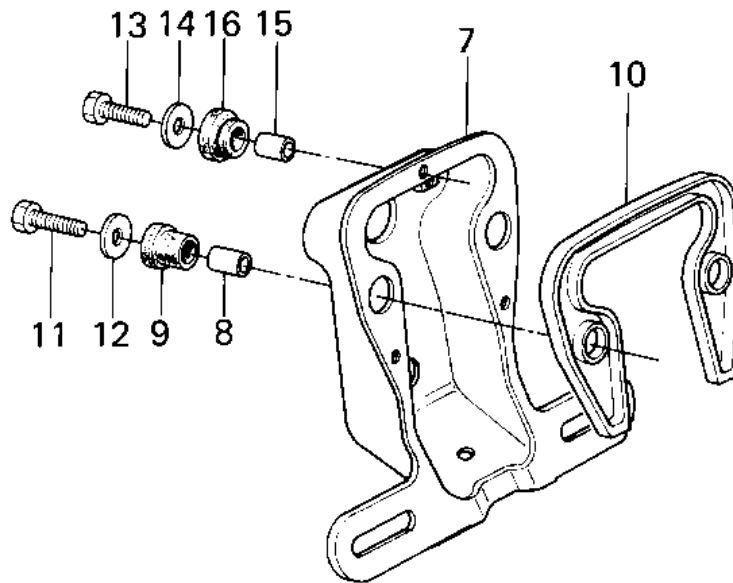

1981 KZ550-A2 PARTS DIAGRAM

TAILLIGHT ('80-'81 A1/A2)

1981 KZ550-A2 PARTS LIST

TAILLIGHT ('80-'81 A1/A2)

ITEM NAME	PART NUMBER	QUANTITY
TAIL LAMP UNIT (Ref # 1)	23025-064	1
SCREW, PAN HEAD, 4X60 (Ref # 2)	220E0460A	2
LENS, TAIL LAMP (Ref # 3)	23026-034	1
CASE, TAIL LIGHT (Ref # 4)	23027-041	1
GASKET, TAIL LENS (Ref # 5)	23028-021	1
BULB, 12V 32/3CP (Ref # 6)	92069-059	1
BRACKET, TAIL LAMP (Ref # 7)	23036-1011	1
COLLAR 6.8X10X14.5 (Ref # 8)	92027-156	2
DAMPER RUBBER (Ref # 9)	92075-1092	2
DAMPER RUBBER, TAIL (Ref # 10)	92075-1103	1
BOLT 6X22 (Ref # 11)	112B0622	2
WASHER 6.5X20X1.6T (Ref # 12)	92022-125	2
BOLT-UPSET, 6X20 (Ref # 13)	112G0620	3
WASHER 6.5X20X1.6T (Ref # 14)	92022-125	3
COLLAR 6.8X10X10.5 (Ref # 15)	92027-120	3
DAMPER RUBBER (Ref # 16)	92075-112	3