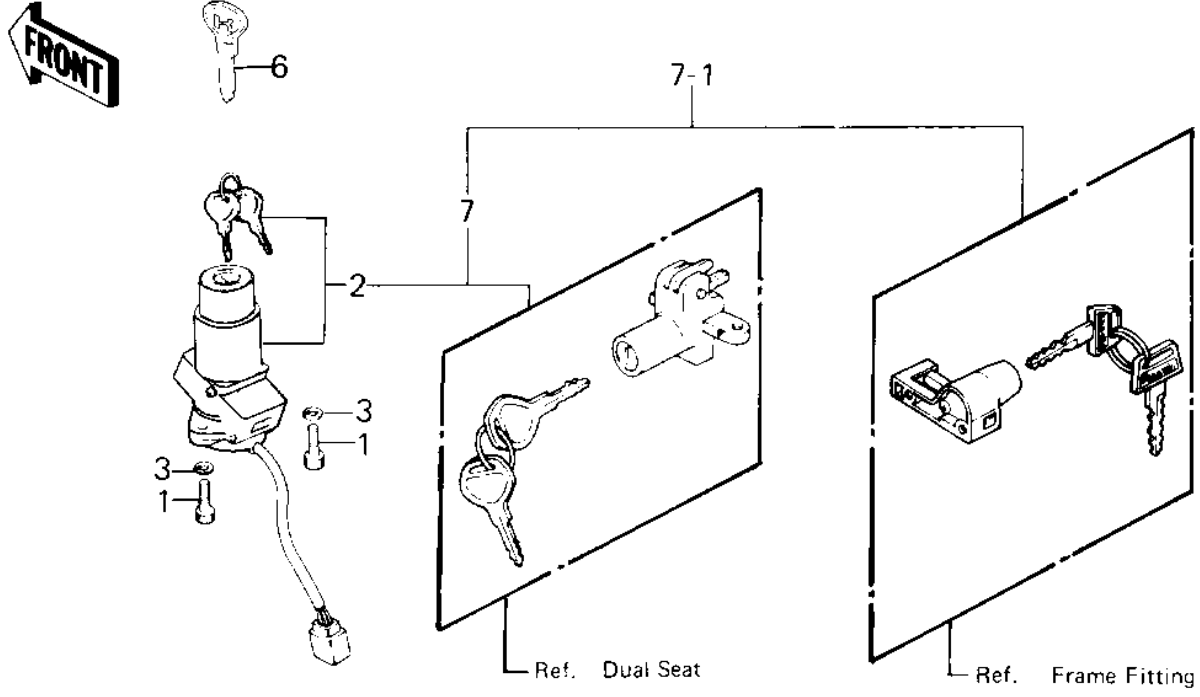

1980 KZ550-A1 PARTS DIAGRAM

IGNITION SWITCH/LOCKS/REFLECTORS ('80-'8)

1980 KZ550-A1 PARTS LIST

IGNITION SWITCH/LOCKS/REFLECTORS ('80-'8

ITEM NAME	PART NUMBER	QUANTITY
BOLT, SOCKET 6X16 (Ref # 1)	120Q0616	2
SWITCH ASSY,IGNITION (Ref # 2)	27005-5014	1
WASHER SPRING 6MM (Ref # 3)	461F0600	2
SWITCH-BRAKE LAMP (Ref # 4)	27010-017	1
SPRING,BRAKE LAMP SW (Ref # 5)	92081-1146	1
KEY-LOCK,BLANK (Ref # 6)	27008-1103	1
LOCK ASSY,KZ550A1 (Ref # 7)	27004-5016	(1
LOCK ASSY (Ref # 7-1)	27004-5099	(1
REFLECTOR,REFLEX (Ref # 8)	28012-016	2
DAMPER RUBBER,REFLECT (Ref # 9)	92094-011	2