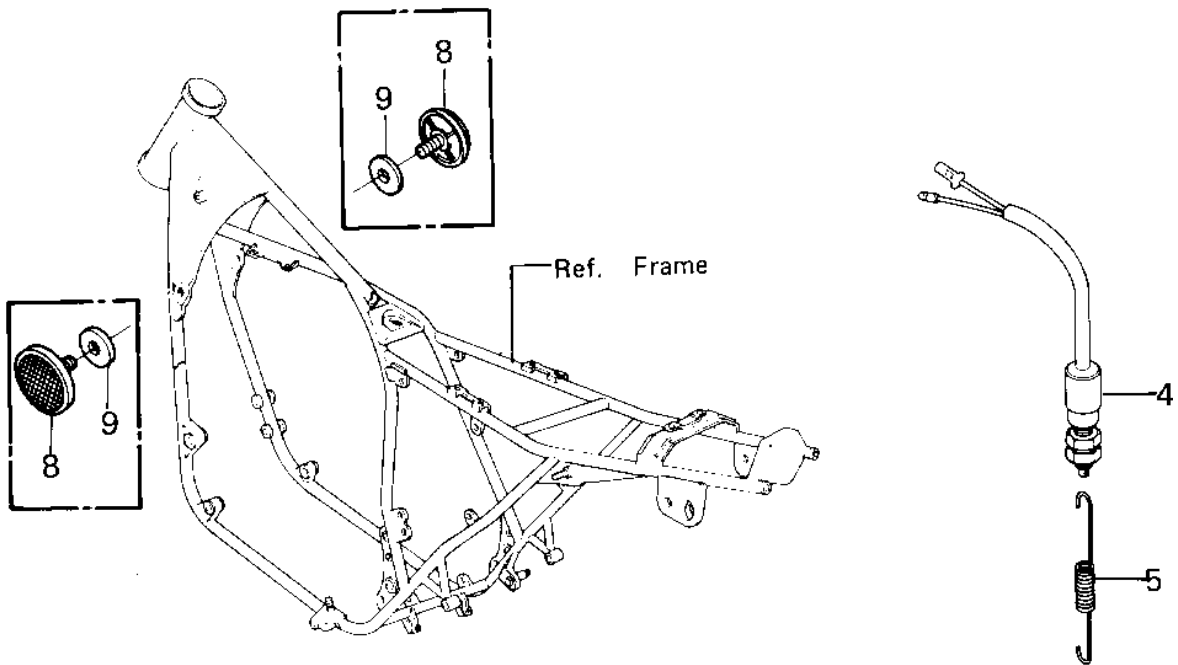

1980 KZ550-A1 PARTS DIAGRAM

IGNITION SWITCH/LOCKS/REFLECTORS ('80-'8)

1980 KZ550-A1 PARTS LIST

IGNITION SWITCH/LOCKS/REFLECTORS ('80-'8

ITEM NAME	PART NUMBER	QUANTITY
BOLT, SOCKET 6X16 (Ref # 1)	120Q0616	2
SWITCH ASSY,IGNITION (Ref # 2)	27005-5014	1
WASHER SPRING 6MM (Ref # 3)	461F0600	2
SWITCH-BRAKE LAMP (Ref # 4)	27010-017	1
SPRING,BRAKE LAMP SW (Ref # 5)	92081-1146	1
KEY-LOCK,BLANK (Ref # 6)	27008-1103	1
LOCK ASSY,KZ550A1 (Ref # 7)	27004-5016	(1
LOCK ASSY (Ref # 7-1)	27004-5099	(1
REFLECTOR,REFLEX (Ref # 8)	28012-016	2
DAMPER RUBBER,REFLECT (Ref # 9)	92094-011	2