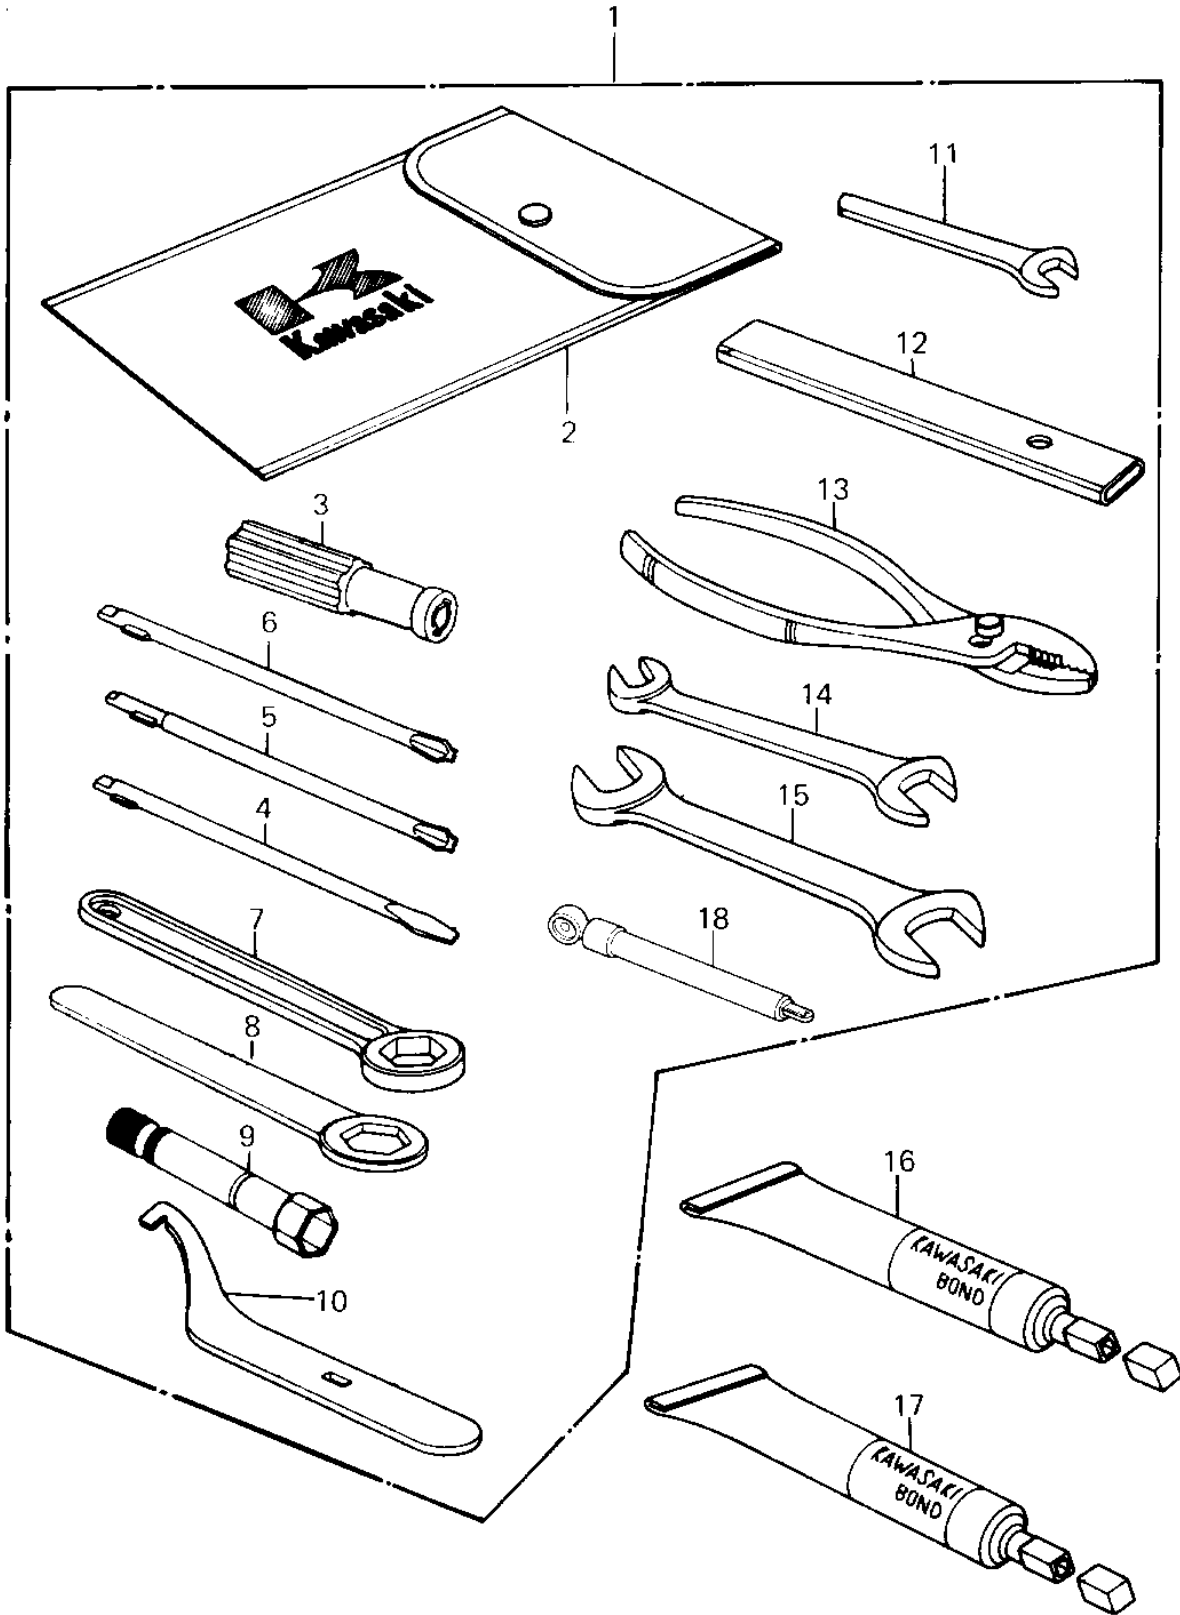

1980 KZ550-A1 PARTS DIAGRAM

OWNER TOOLS ('80-'81 A1/A2)

1980 KZ550-A1 PARTS LIST

OWNER TOOLS ('80-'81 A1/A2)

| ITEM NAME | PART NUMBER | QUANTITY |
|----------------------------------|-------------|----------|
| TOOL KIT (Ref # 1) | 56007-1060 | 1 |
| TOOL KIT (Ref # 1) | 56007-1070 | 1 |
| BAG,TOOL (Ref # 2) | 56008-009 | 1 |
| GRIP,SCREW DRIVER (Ref # 3) | 92106-1001 | 1 |
| 92107-1052 (Canada) (Ref # 4) | 92107-007 | 1 |
| TOOL-DRIVER (Ref # 5) | 92107-1052 | 1 |
| 92107-1002 (Canada) (Ref # 6) | 92107-008 | 1 |
| TOOL-WRENCH,BOX END,2 (Ref # 7) | 92110-1147 | 1 |
| TOOL-WRENCH,BOX END,1 (Ref # 8) | 92110-1151 | 1 |
| TOOL-WRENCH,BOX END,2 (Ref # 8) | 92110-1148 | 1 |
| WRENCH,SPARK PLUG (Ref # 9) | 92110-1018 | 1 |
| WRENCH,HOOK (Ref # 10) | 92110-1019 | 1 |
| WRENCH,OPEN END,10M/M (Ref # 11) | 92110-1031 | 1 |
| WRENCH,OPEN END,19M/M (Ref # 11) | 92110-1004 | 1 |
| WRENCH,OPEN END,19M/M (Ref # 12) | 92111-004 | 1 |
| PLIERS,160MM (Ref # 13) | 92112-003 | 1 |
| WRENCH,OPEN END,12X13 (Ref # 14) | 92126-002 | 1 |
| TOOL-WRENCH,OPEN END (Ref # 14) | 92110-1038 | 1 |
| TOOL-WRENCH,OPEN END, (Ref # 15) | 92110-1153 | 1 |
| LIQUID GASKET (Ref # 16) | 92104-002 | (1 |
| BOND,#10 (Ref # 17) | 56019-120 | (1 |
| GAUGE,AIR,3.5KG/CM2 (Ref # 18) | 52005-1031 | 1 |