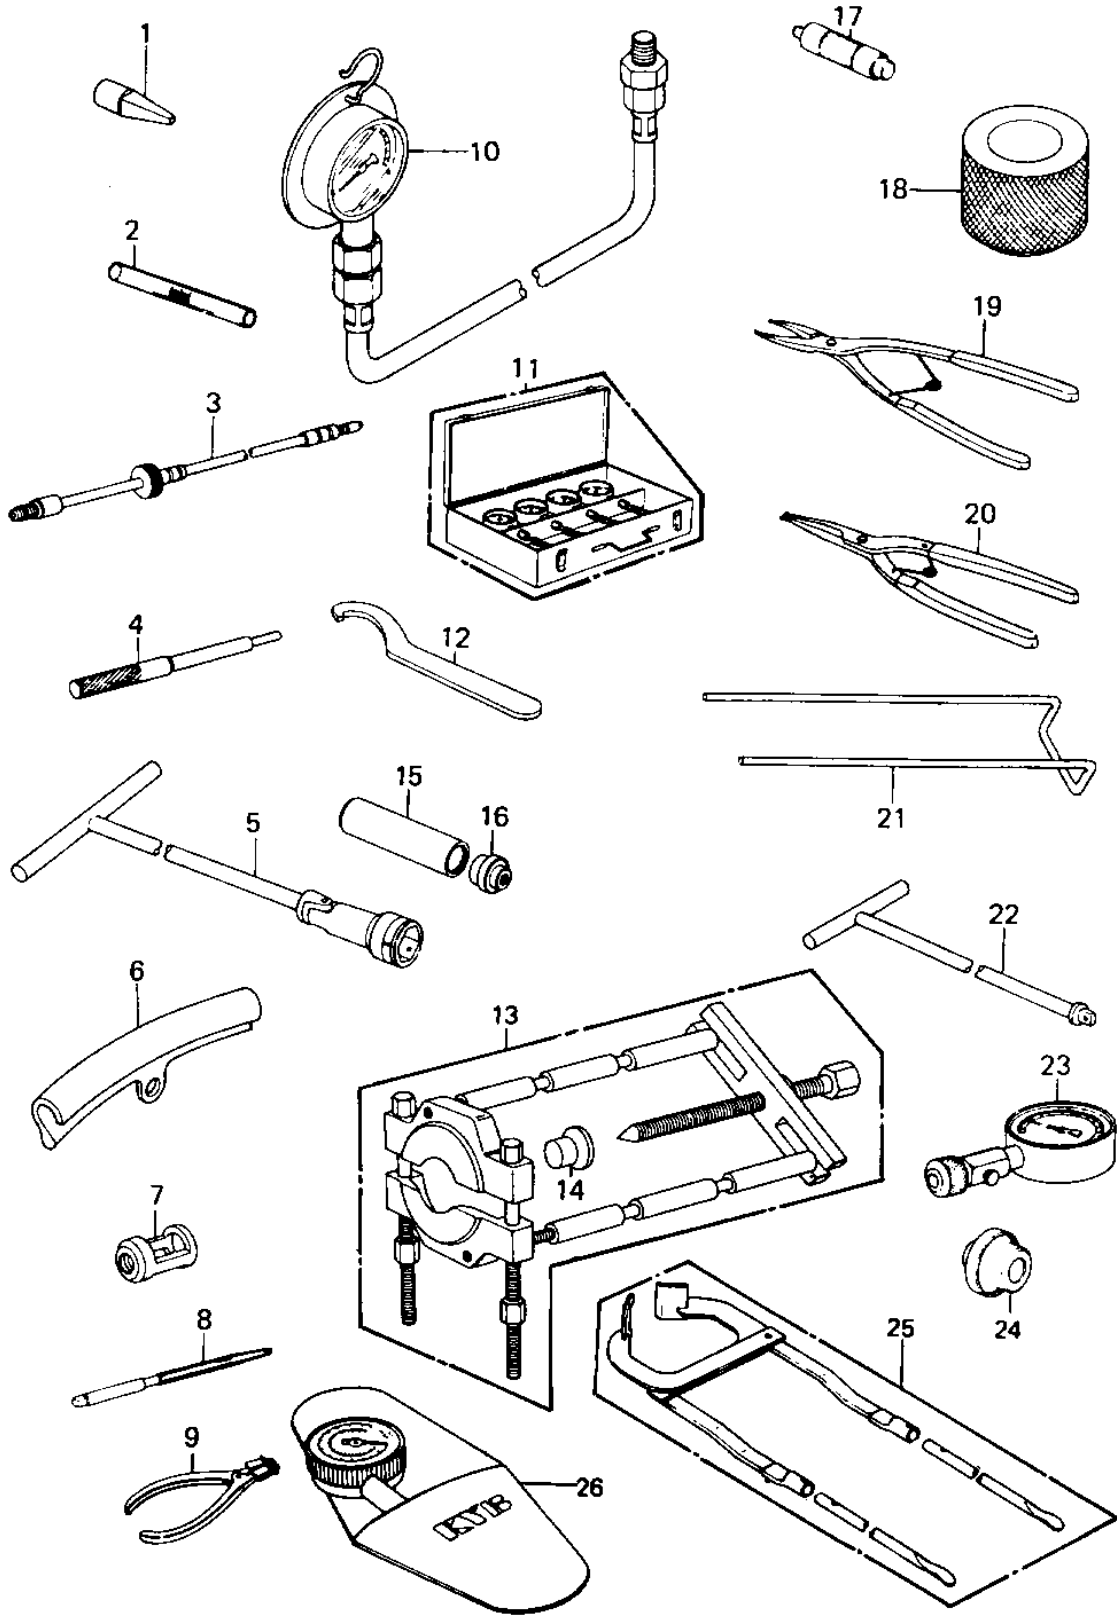

# 1980 KZ550-A1 PARTS DIAGRAM

SPECIAL SERVICE TOOLS "A" ('80-'81 A1/A2)

# 1980 KZ550-A1 PARTS LIST

SPECIAL SERVICE TOOLS "A" ('80-'81 A1/A2)

ITEM NAME	PART NUMBER	QUANTITY
ADAPTER,FORK CYL HLDR (Ref # 1)	57001-1011	1
GAUGE-FUEL LEVEL (Ref # 2)	57001-1017	1
GAUGE-CMP ADPTR 12MM (Ref # 3)	57001-1018	1
ARBOR,VALVE GUIDE (Ref # 4)	57001-1021	1
WRENCH,SPARK PLUG (Ref # 5)	57001-1024	1
PROTECTOR-BEAD (Ref # 6)	57001-1063	1
ADAPTER,VALVE SPRING (Ref # 7)	57001-1078	1
REAMER-VALVE GUIDE (Ref # 8)	57001-1079	1
PLIERS-PISTON RING (Ref # 9)	57001-115	1
GUAGE,OIL PRESSURE (Ref # 10)	57001-125	1
*** N.L.A.*** (Canada) (Ref # 11)	57001-127	1
57001-1100 (Canada) (Ref # 12)	57001-134	1
PULLER,STEM BEARING (Ref # 13)	57001-135	1
ADAPTER,STEM BEARING (Ref # 14)	57001-136	1
DRIVER,STEM BEARING (Ref # 15)	57001-137	1
DRIVER, STEM BEARING (Ref # 16)	57001-138	1
HOLDER, BEARING DRIVER (Ref # 17)	57001-139	1
DRIVER, FRONT FORK OIL SEAL (Ref # 18)	57001-141	1
PLIERS,CIRCLIP,INSIDE (Ref # 19)	57001-143	1
PLIERS,CIRCLIP,OUTSID (Ref # 20)	57001-144	1
57001-1336 (Canada) (Ref # 21)	57001-149	1
HANDLE,FORK CLY HOLDR (Ref # 22)	57001-183	1
GAUGE COMPRESSION (Ref # 23)	57001-221	1
*** N.L.A.*** (Canada) (Ref # 24)	57001-296	1
BREAKER-BEAD,ASSY (Ref # 25)	57001-1072	1
GAUGE,AIR (Ref # 26)	52005-1003	1