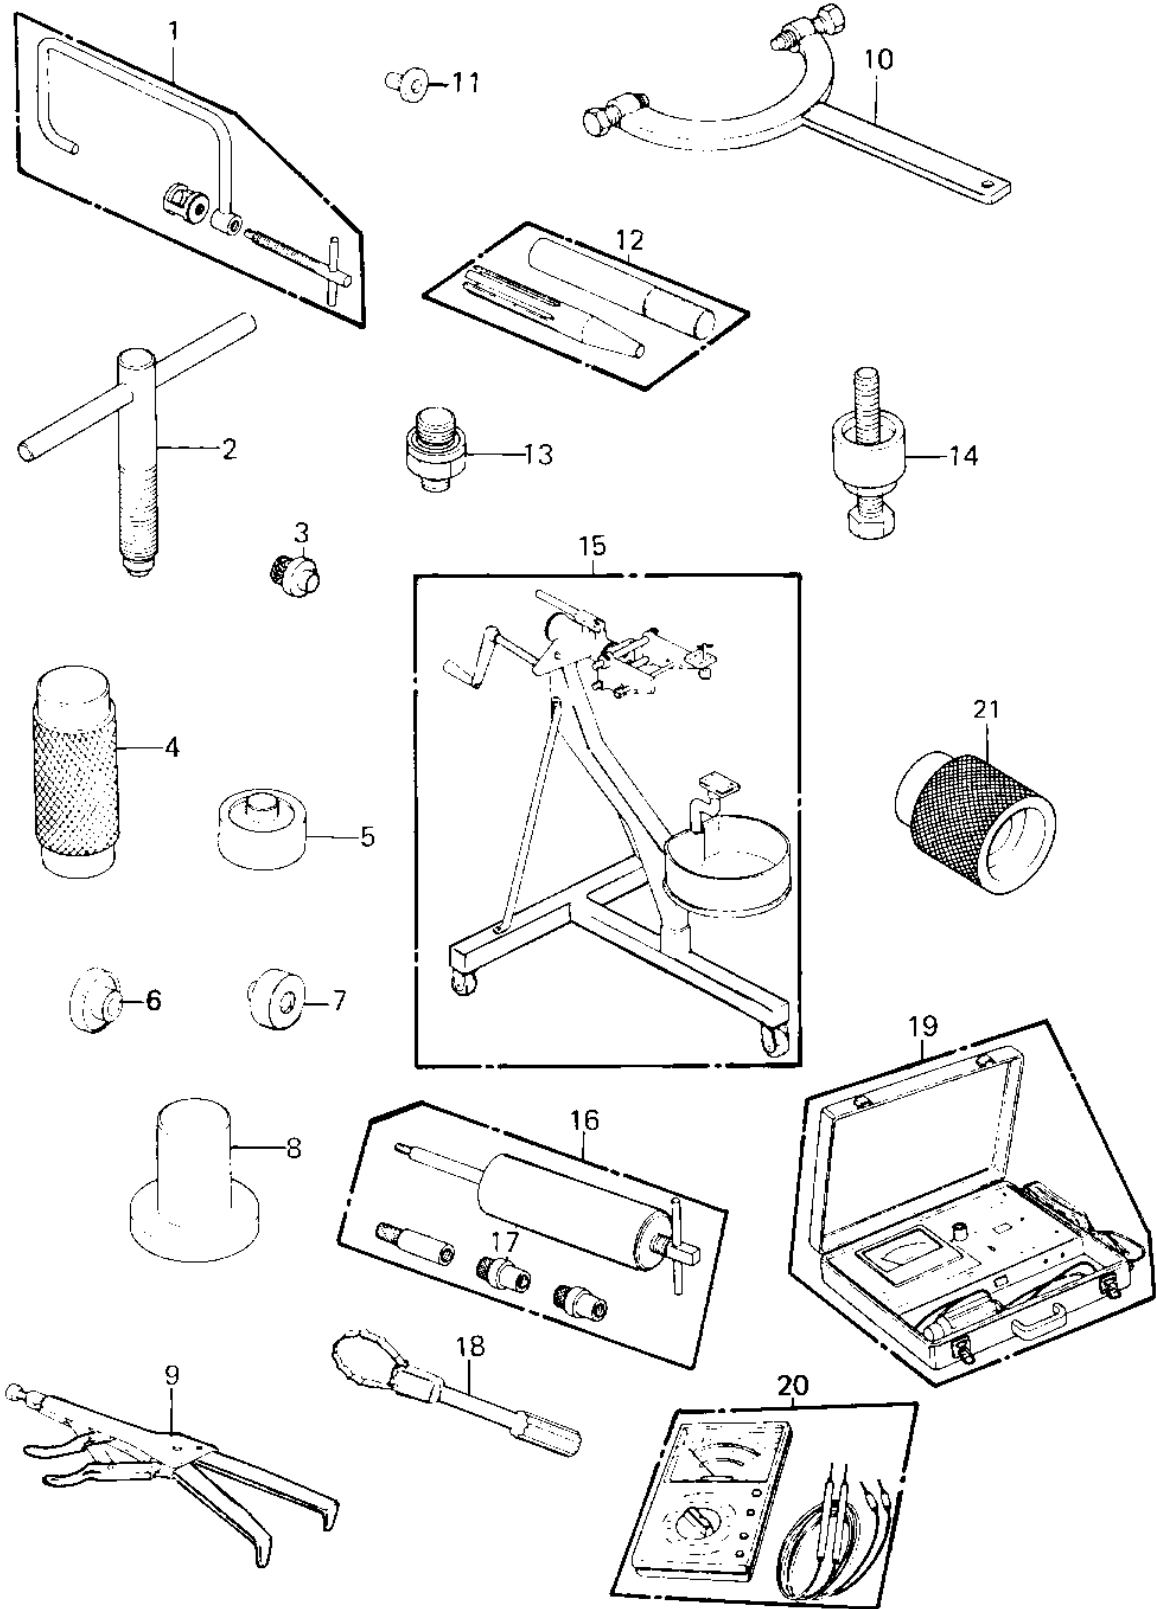

1980 KZ550-A1 PARTS DIAGRAM

SPECIAL SERVICE TOOLS "B" ('80-'81 A1/A2)

1980 KZ550-A1 PARTS LIST

SPECIAL SERVICE TOOLS "B" ('80-'81 A1/A2)

ITEM NAME	PART NUMBER	QUANTITY
COMPRESSOR,VLV SPRING (Ref # 1)	57001-241	1
57001-1216 (Canada) (Ref # 2)	57001-254	1
57001-1129 (Canada) (Ref # 4)	57001-287	1
57001-1129 (Canada) (Ref # 5)	57001-288	1
57001-1129 (Canada) (Ref # 6)	57001-289	1
57001-1129 (Canada) (Ref # 7)	57001-290	1
*** N.L.A.*** (Canada) (Ref # 8)	57001-297	1
57001-1243 (Canada) (Ref # 9)	57001-305	1
57001-1313 (Canada) (Ref # 10)	57001-308	1
ADAPTER,2ND GEAR PULR (Ref # 11)	57001-317	1
*** N.L.A.*** (Canada) (Ref # 12)	57001-380	1
57001-1278 (Canada) (Ref # 13)	57001-403	1
UNAVAILABLE IN PRICE BOOK (Ref # 14)	57001-535	1
*** N.L.A.*** (Canada) (Ref # 15)	57001-900	1
PULLER-PISTON PIN (Ref # 15)	57001-910	1
ADAPTER B, PIN PULLER (Ref # 17)	57001-913	1
57001-1094 (Canada) (Ref # 18)	57001-921	2
*** N.L.A.*** (Canada) (Ref # 19)	57001-980	1
MULTIMETER (Ref # 20)	57001-983	1
DRIVER,FORK OIL SEAL (Ref # 21)	57001-1091	1