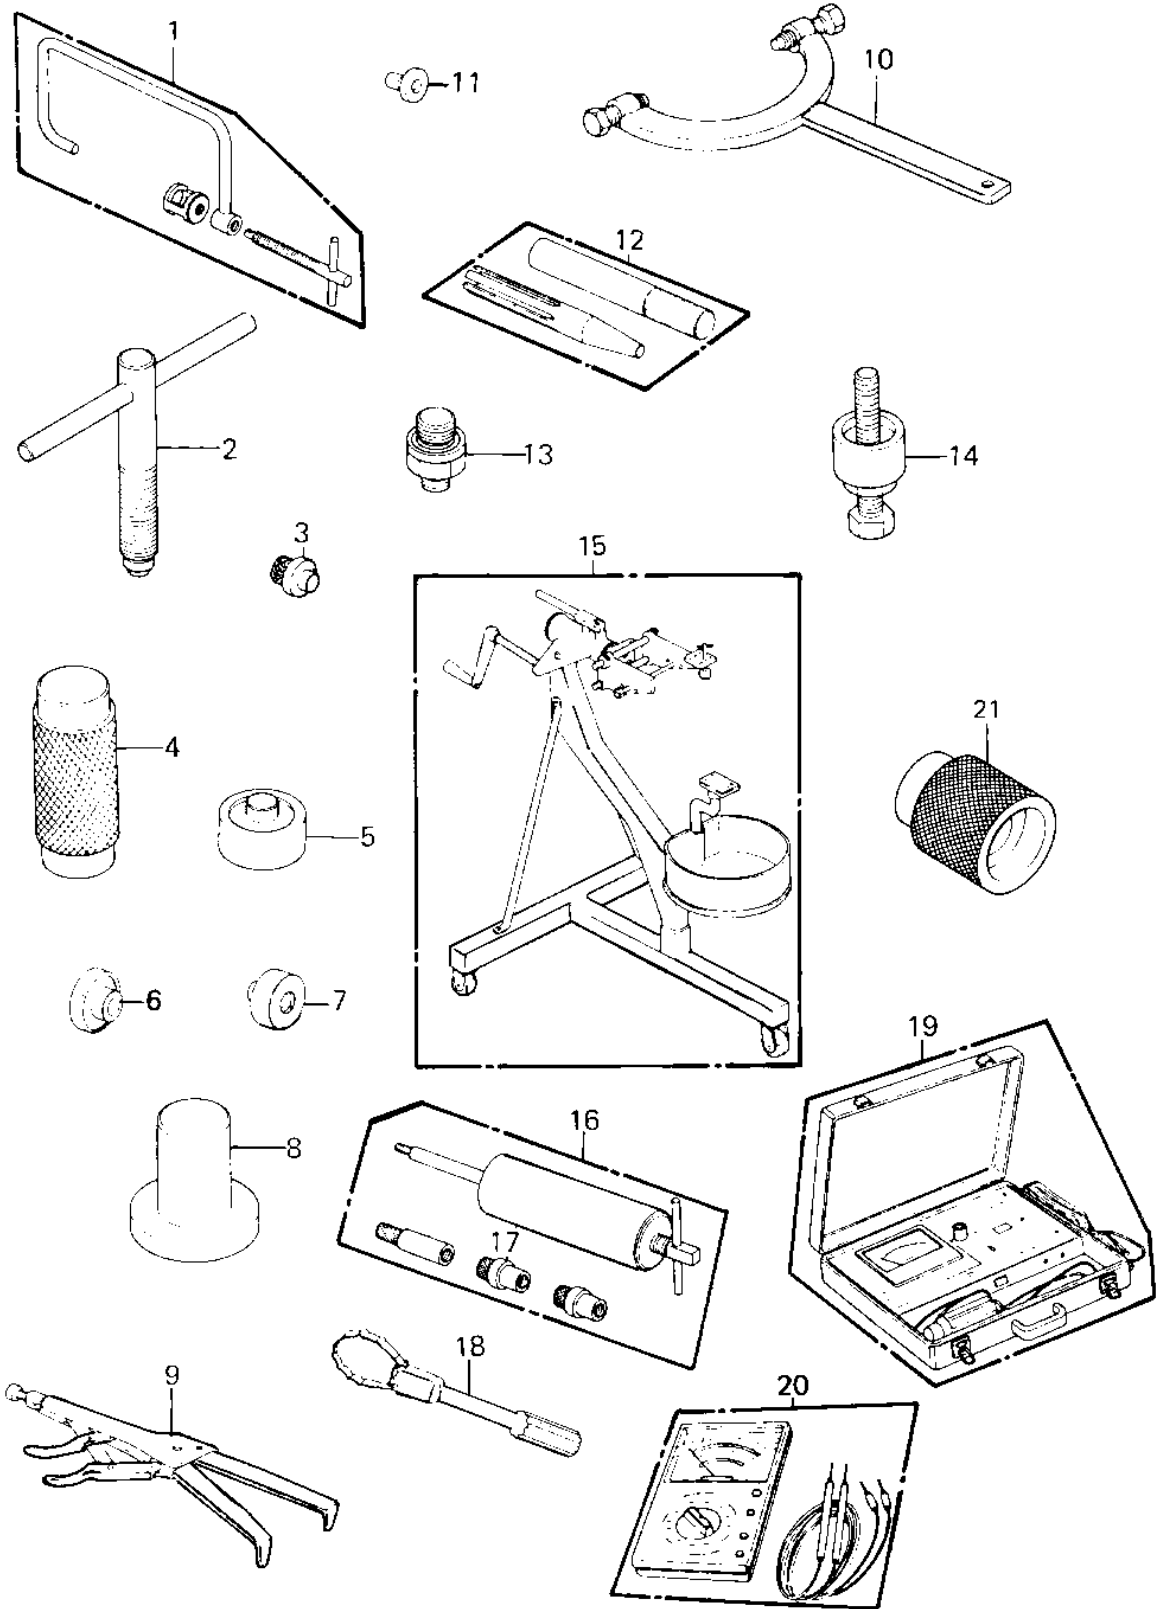

1981 KZ550-A2 PARTS DIAGRAM

SPECIAL SERVICE TOOLS "B" ('80-'81 A1/A2)

1981 KZ550-A2 PARTS LIST

SPECIAL SERVICE TOOLS "B" ('80-'81 A1/A2)

ITEM NAME	PART NUMBER	QUANTITY
COMPRESSOR,VLV SPRING (Ref # 1)	57001-241	1
57001-1216 (Canada) (Ref # 2)	57001-254	1
57001-1129 (Canada) (Ref # 4)	57001-287	1
57001-1129 (Canada) (Ref # 5)	57001-288	1
57001-1129 (Canada) (Ref # 6)	57001-289	1
57001-1129 (Canada) (Ref # 7)	57001-290	1
*** N.L.A.*** (Canada) (Ref # 8)	57001-297	1
57001-1243 (Canada) (Ref # 9)	57001-305	1
57001-1313 (Canada) (Ref # 10)	57001-308	1
ADAPTER,2ND GEAR PULR (Ref # 11)	57001-317	1
*** N.L.A.*** (Canada) (Ref # 12)	57001-380	1
57001-1278 (Canada) (Ref # 13)	57001-403	1
UNAVAILABLE IN PRICE BOOK (Ref # 14)	57001-535	1
*** N.L.A.*** (Canada) (Ref # 15)	57001-900	1
PULLER-PISTON PIN (Ref # 15)	57001-910	1
ADAPTER B, PIN PULLER (Ref # 17)	57001-913	1
57001-1094 (Canada) (Ref # 18)	57001-921	2
*** N.L.A.*** (Canada) (Ref # 19)	57001-980	1
MULTIMETER (Ref # 20)	57001-983	1
DRIVER,FORK OIL SEAL (Ref # 21)	57001-1091	1