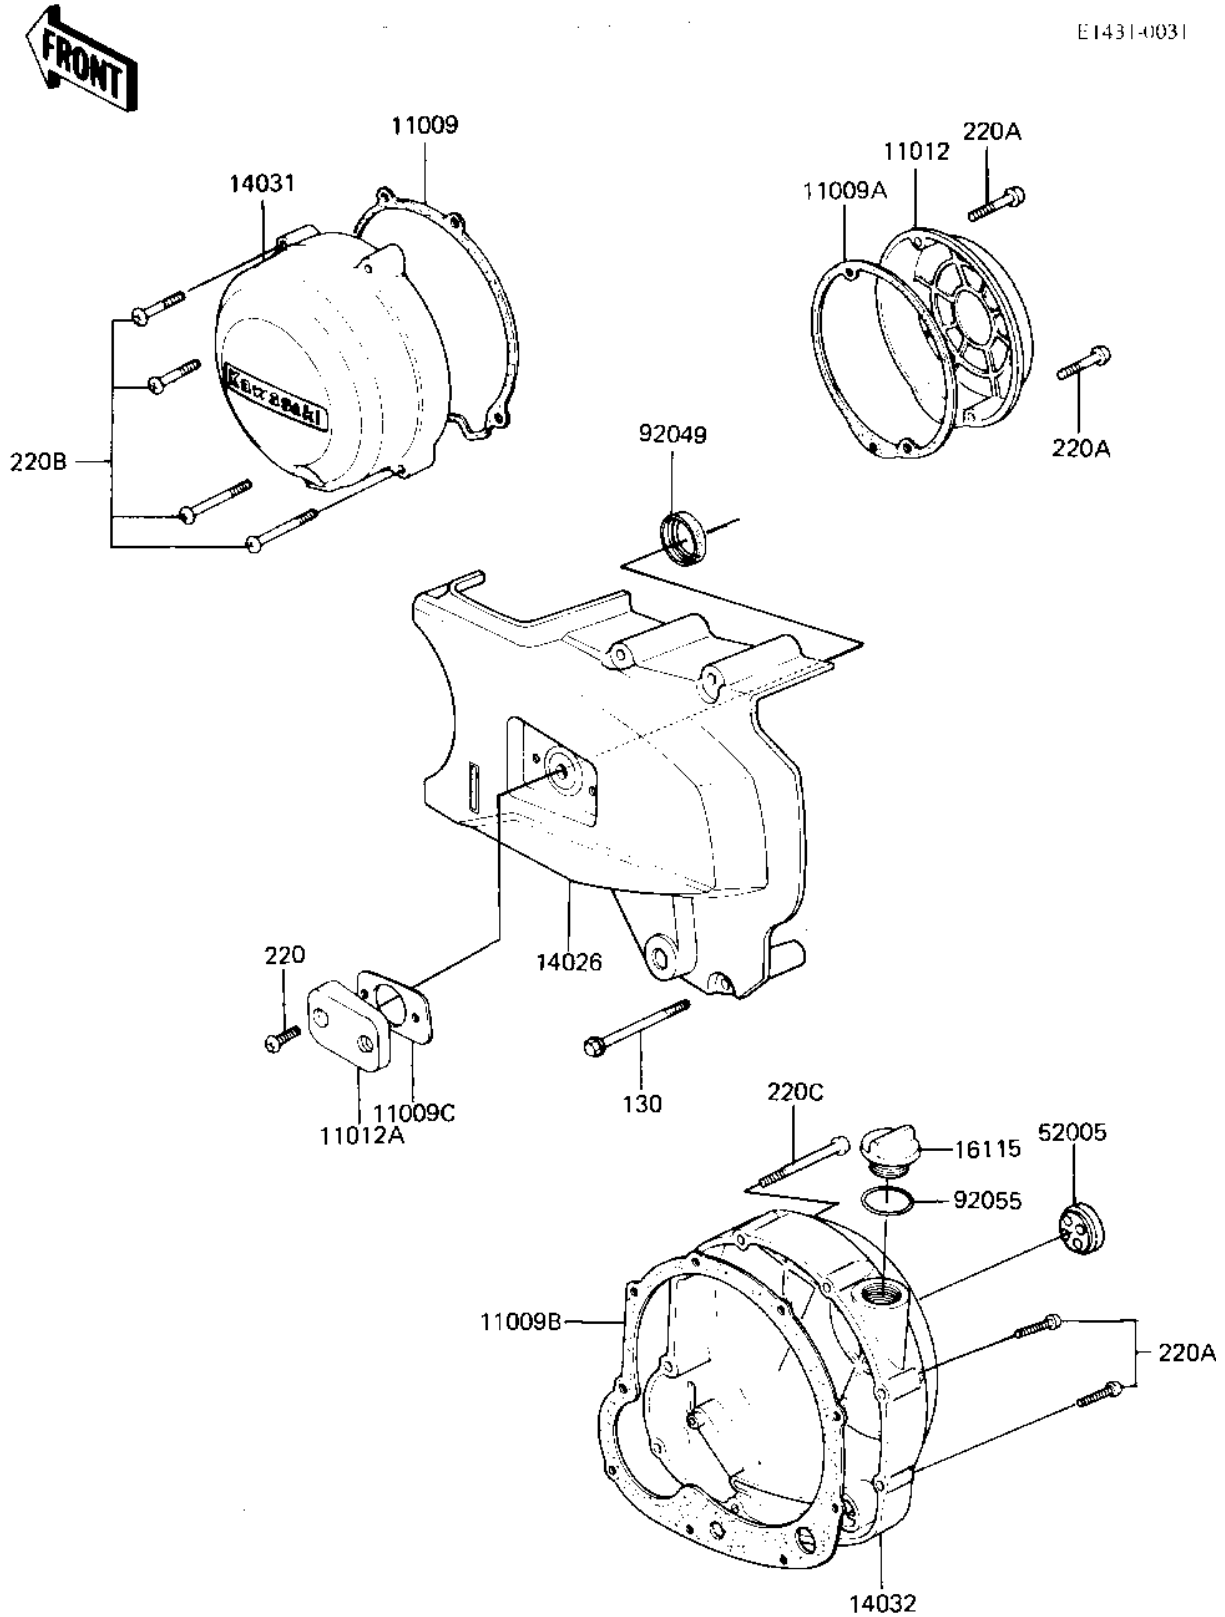

1983 KZ550-A4 PARTS DIAGRAM

ENGINE COVERS (KZ550-A3)

E1431-0031

1983 KZ550-A4 PARTS LIST

ENGINE COVERS (KZ550-A3)

ITEM NAME	PART NUMBER	QUANTITY
GASKET,GENERATOR COVE (Ref # 11009)	11060-1055	1
GASKET,PULSING COIL C (Ref # 11009A)	11060-1053	1
GASKET,CLUTCH COVER (Ref # 11009B)	11060-1054	1
GASKET,CLUTCH ADJ CAP (Ref # 11009C)	14049-004	1
CAP,CONTACT BREAKER (Ref # 11012)	11012-1098	1
COVER,CLUTCH ADJUSTNG (Ref # 11012A)	14028-006-80	1
COVER,CHAIN (Ref # 14026)	14026-1047	1
COVER,GENERATOR,BUFF (Ref # 14031)	14031-1014	1
COVER,CLUTCH,BUFF (Ref # 14032)	14032-5004	1
PLUG,OIL FILLER (Ref # 16115)	16115-013	1
GAUGE,OIL LEVEL (Ref # 52005)	52005-1009	1
OIL SEAL,CLUTCH RELES (Ref # 92049)	92049-1003	1
"O" RING,31MM (Ref # 92055)	92055-049	1
BOLT-FLANGED,6X70 (Ref # 130)	130G0670	4
SCREW PAN HEAD 6X18 (Ref # 220)	220B0618	2
SCREW PAN HEAD 6X30 (Ref # 220A)	220B0630	9
SCREW PAN HEAD 6X40 (Ref # 220B)	220B0640	4
SCREW PAN HEAD 6X60 (Ref # 220C)	220B0660	2