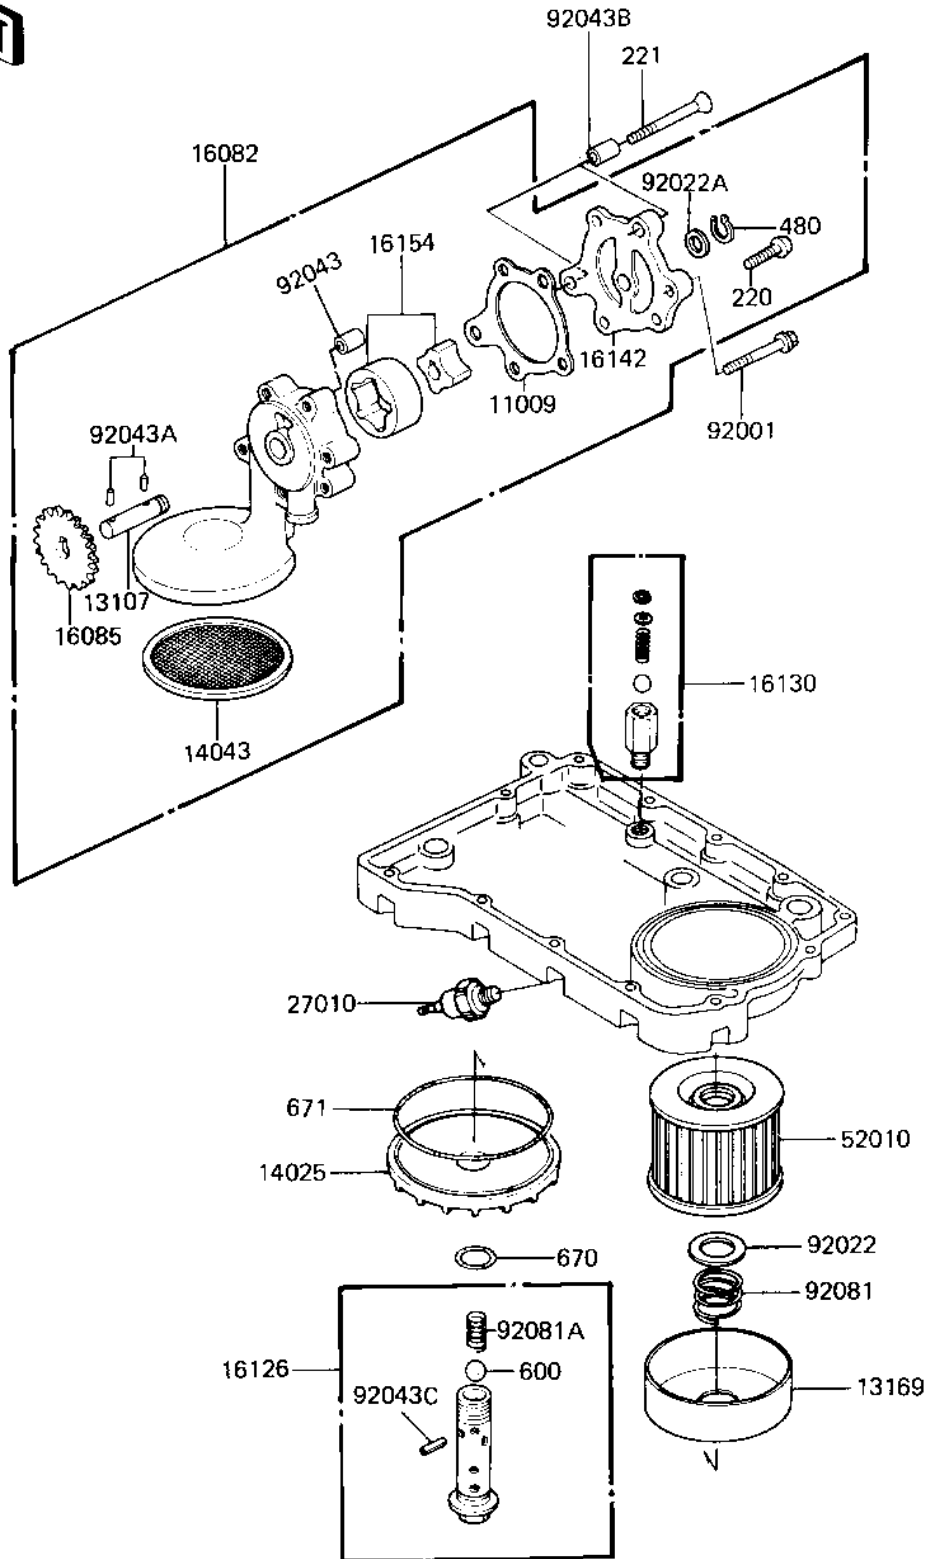

1982 KZ550-A3 PARTS DIAGRAM

OIL PUMP/OIL FILTER ('82-'83 A3/A4)

E1710-0007

1982 KZ550-A3 PARTS LIST

OIL PUMP/OIL FILTER ('82-'83 A3/A4)

ITEM NAME	PART NUMBER	QUANTITY
GASKET,OIL PUMP COVER (Ref # 11009)	16145-004	1
SHAFT,OIL PUMP (Ref # 13107)	16086-004	1
PLATE,OIL FILTER (Ref # 13169)	13169-1110	1
COVER,OIL FILTER (Ref # 14025)	16101-004	1
STRAINER,OIL PUMP (Ref # 14043)	16111-004	1
OIL PUMP ASSY (Ref # 16082)	16082-064	1
GEAR,OIL PUMP,57T (Ref # 16085)	16085-025	1
VALVE,OIL FILTER (Ref # 16126)	16126-1108	1
RELEAF VALVE ASSY (Ref # 16130)	16130-1001	1
COVER,OIL PUMP (Ref # 16142)	16142-005	1
ROTOR ASSY,OIL PUMP (Ref # 16154)	16154-003	1
SWITCH,OIL PRESSURE (Ref # 27010)	27010-1155	1
FILTER,OIL (Ref # 52010)	16099-003	1
BOLT,HEX HEAD,6X45 (Ref # 92001)	92001-165	1
WASHER,20.5X30X1.0 (Ref # 92022)	92022-1012	1
WASHER,PLAIN (Ref # 92022A)	92022-311	1
PIN,DOWEL,8X10 (Ref # 92043)	92043-1302	1
PIN,DOWEL (Ref # 92043A)	92042-041	2
PIN,DOWEL,6.2X8X28 (Ref # 92043B)	92042-050	2
SPRING PIN (Ref # 92043C)	92043-111	1
SPRING,OIL FILTER (Ref # 92081)	92081-1018	1
SPRING (Ref # 92081A)	92081-109	1
SCREW PAN HEAD 6X22 (Ref # 220)	220B0622	3
SCREW,CNTSNK HD,6X55 (Ref # 221)	221B0655	2
CIRCLIP,11MM (Ref # 480)	480J1100	1
BALL STEEL 3/8' (Ref # 600)	600A1200	1
"0" RING,16MM (Ref # 670)	670B2016	1
"0" RING,90MM (Ref # 671)	671B2590	1