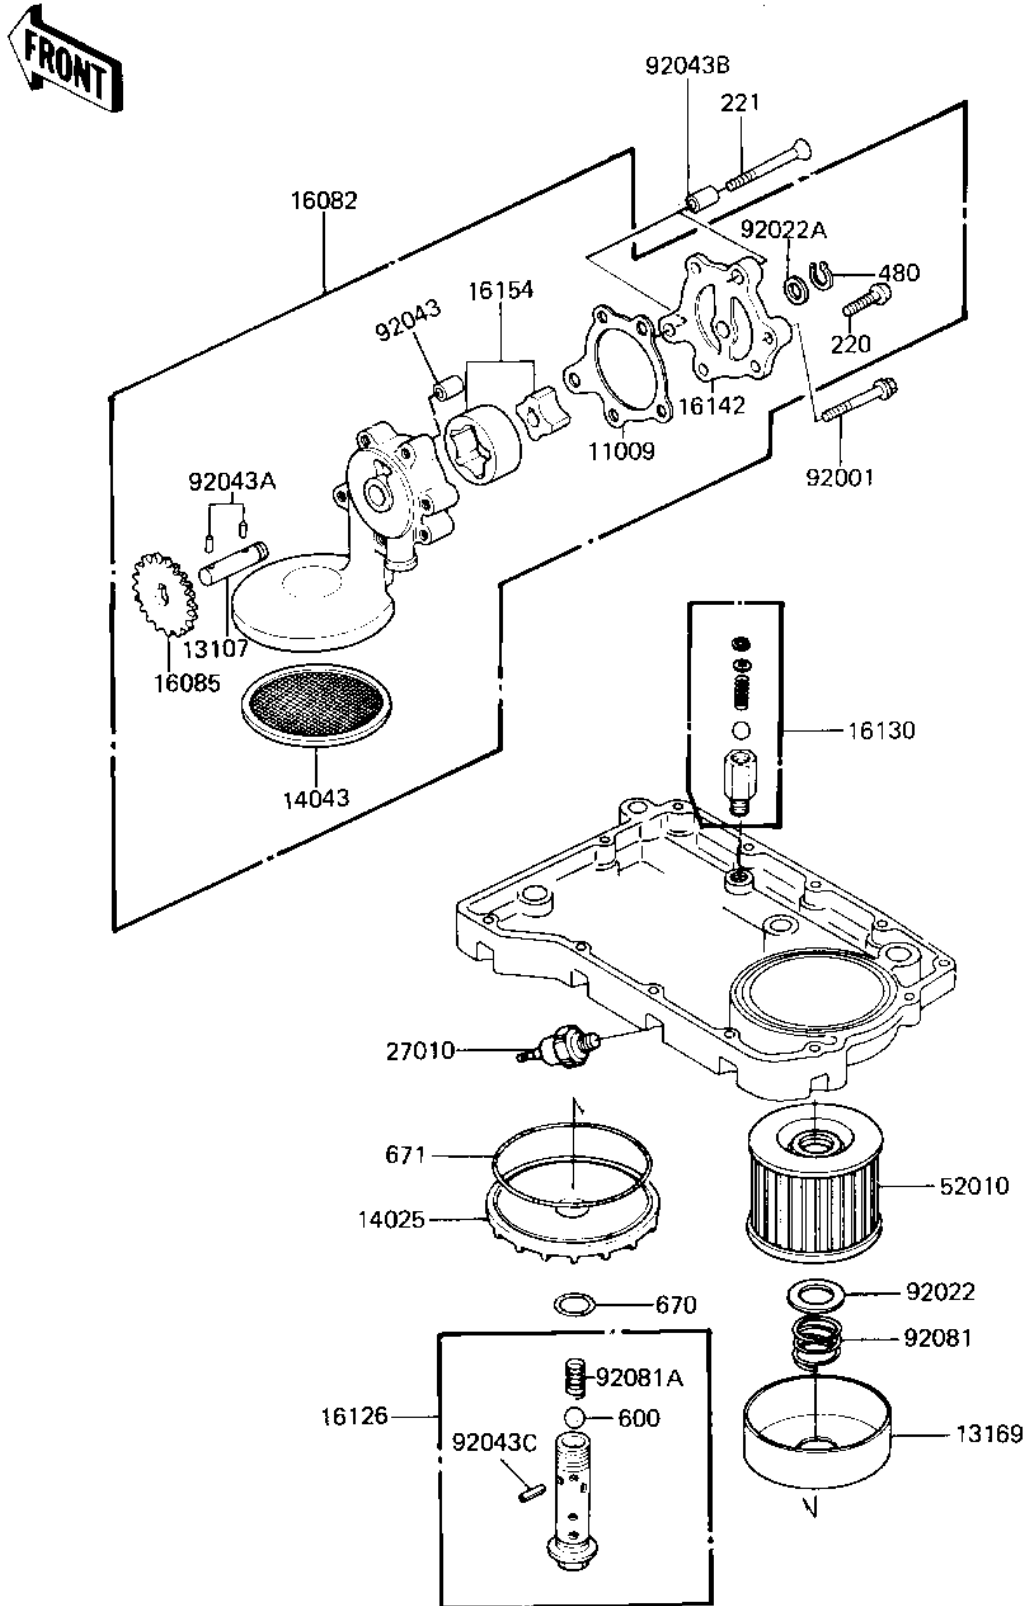

1983 KZ550-A4 PARTS DIAGRAM

OIL PUMP/OIL FILTER ('82-'83 A3/A4)

E1710-0007

1983 KZ550-A4 PARTS LIST

OIL PUMP/OIL FILTER ('82-'83 A3/A4)

ITEM NAME	PART NUMBER	QUANTITY
GASKET,OIL PUMP COVER (Ref # 11009)	16145-004	1
SHAFT,OIL PUMP (Ref # 13107)	16086-004	1
PLATE,OIL FILTER (Ref # 13169)	13169-1110	1
COVER,OIL FILTER (Ref # 14025)	16101-004	1
STRAINER,OIL PUMP (Ref # 14043)	16111-004	1
OIL PUMP ASSY (Ref # 16082)	16082-064	1
GEAR,OIL PUMP,57T (Ref # 16085)	16085-025	1
VALVE,OIL FILTER (Ref # 16126)	16126-1108	1
RELEAF VALVE ASSY (Ref # 16130)	16130-1001	1
COVER,OIL PUMP (Ref # 16142)	16142-005	1
ROTOR ASSY,OIL PUMP (Ref # 16154)	16154-003	1
SWITCH,OIL PRESSURE (Ref # 27010)	27010-1155	1
FILTER,OIL (Ref # 52010)	16099-003	1
BOLT,HEX HEAD,6X45 (Ref # 92001)	92001-165	1
WASHER,20.5X30X1.0 (Ref # 92022)	92022-1012	1
WASHER,PLAIN (Ref # 92022A)	92022-311	1
PIN,DOWEL,8X10 (Ref # 92043)	92043-1302	1
PIN,DOWEL (Ref # 92043A)	92042-041	2
PIN,DOWEL,6.2X8X28 (Ref # 92043B)	92042-050	2
SPRING PIN (Ref # 92043C)	92043-111	1
SPRING,OIL FILTER (Ref # 92081)	92081-1018	1
SPRING (Ref # 92081A)	92081-109	1
SCREW PAN HEAD 6X22 (Ref # 220)	220B0622	3
SCREW,CNTSNK HD,6X55 (Ref # 221)	221B0655	2
CIRCLIP,11MM (Ref # 480)	480J1100	1
BALL STEEL 3/8' (Ref # 600)	600A1200	1
"0" RING,16MM (Ref # 670)	670B2016	1
"0" RING,90MM (Ref # 671)	671B2590	1