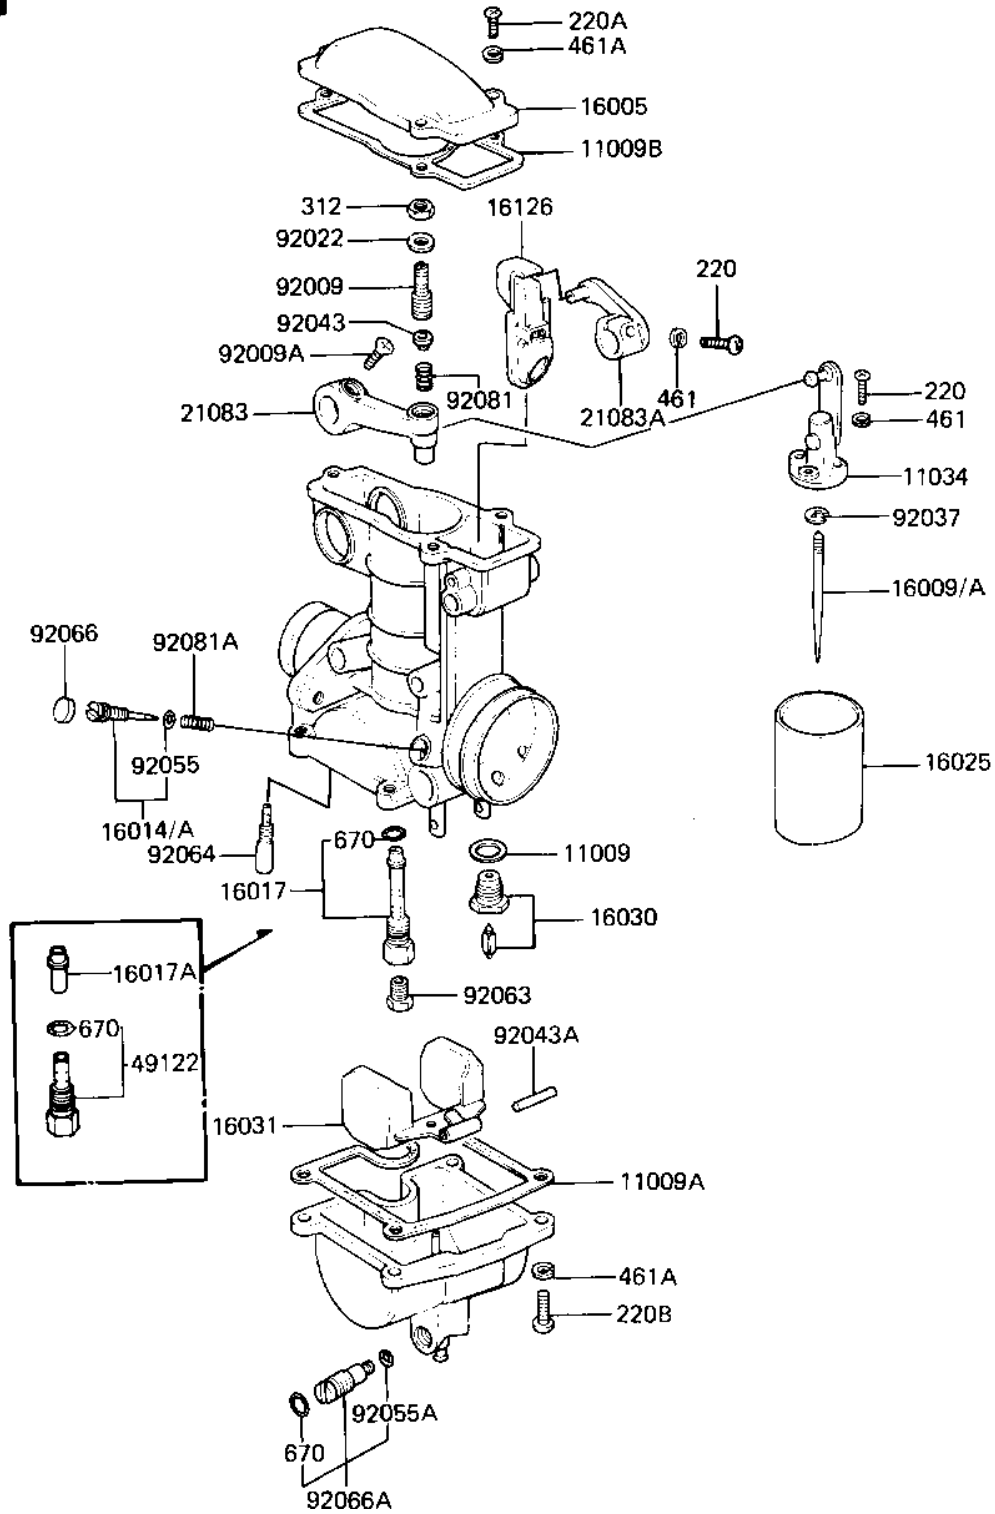

1983 KZ550-A4 PARTS DIAGRAM

CARBURETOR PARTS (KZ550-A3)

E.1612.0022

1983 KZ550-A4 PARTS LIST

CARBURETOR PARTS (KZ550-A3)

ITEM NAME	PART NUMBER	QUANTITY
GASKET,FLOAT VALVE (Ref # 11009)	11009-1160	1
GASKET,FLOAT CHAMBER (Ref # 11009A)	11009-1161	1
GASKET,MIXING CHAMBER (Ref # 11009B)	11009-1162	1
BRACKET ASSY,THROTTLE (Ref # 11034)	11034-1587	1
TOP,MIXING CHAMBER (Ref # 16005)	16005-1008	1
JET NEEDLE,#4D92 (Ref # 16009)	16009-1060	1
JET NEEDLE,#4D93 (Ref # 16009A)	16009-1061	1
SCREW,AIR ADJUSTING (Ref # 16014)	16014-1019	1
USSCREW,AIR ADJUSTING (Ref # 16014A)	16014-1024	1
NEEDLE JET,#V95 (Ref # 16017)	16017-1044	1
NEEDLE JET,#V95 (Ref # 16017A)	16017-1057	1
VALVE,THROTTLE,CA2.5 (Ref # 16025)	16025-1038	1
FLOAT VALVE ASSY. (Ref # 16030)	16030-1009	1
FLOAT (Ref # 16031)	16031-1009	1
VALVE ASSY,CHOKE (Ref # 16126)	16126-1024	1
ARM,THROTTLE (Ref # 21083)	21083-1006	1
ARM,CHOKE (Ref # 21083A)	21083-1007	1
PIPE,BLEED (Ref # 49122)	49122-1010	1
SCREW,ADJUST,THROTTLE (Ref # 92009)	92009-1079	1
SCREW.CNTSNK HD,4X12 (Ref # 92009A)	92009-1080	1
WASHER,PLAIN (Ref # 92022)	92022-1167	1
CIRCLIP,JET NEEDLE (Ref # 92037)	92037-1157	1
PIN,SPRING,THROTTLE (Ref # 92043)	92043-1065	1
PIN (Ref # 92043A)	92043-1066	1
"O" RING,AIR SCREW (Ref # 92055)	92055-1070	1
"O" RING,OVERFLOW (Ref # 92055A)	92055-1071	1
MAIN JET,#92 (Ref # 92063)	92063-1055	1
PILOT JET #32 (Ref # 92064)	92064-1028	1
PLUG,PILOT SCREW (Ref # 92066)	92066-1051	1

1983 KZ550-A4 PARTS LIST

CARBURETOR PARTS (KZ550-A3)

ITEM NAME	PART NUMBER	QUANTITY
SCREW,DRAIN (Ref # 92066A)	92066-1065	1
SPRING,THROTTLE ARM (Ref # 92081)	92081-1189	1
SPRING,AIR SCREW (Ref # 92081A)	92081-1190	1
SCREW PAN HEAD 3X12 (Ref # 220)	220B0312	3
SCREW-PAN-CROS (Ref # 220A)	220B0414	3
SCREW PAN HEAD 4X16 (Ref # 220B)	220B0416	4
NUT 5MM (Ref # 312)	312B0500	1
WASHER SPRING 3MM (Ref # 461)	461F0300	3
WASHER SPRING 4MM (Ref # 461A)	461F0400	7
"O" RING,5MM (Ref # 670)	670B1505	1