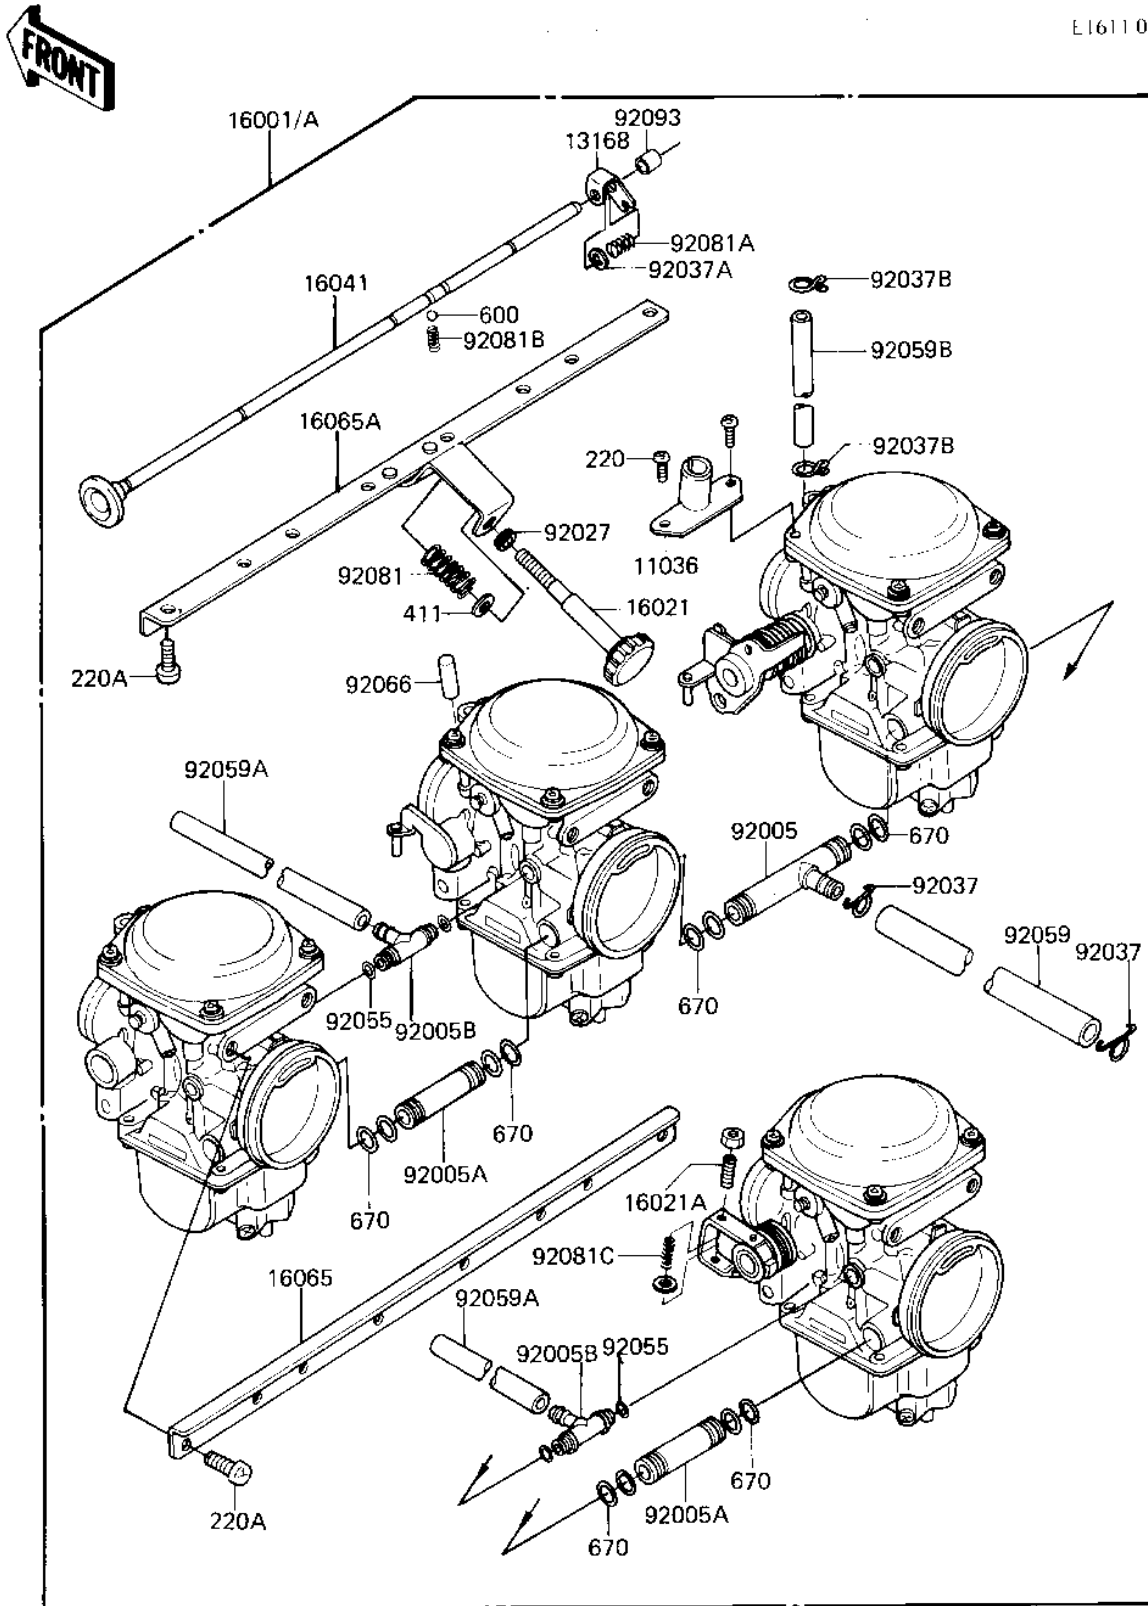

1983 KZ550-A4 PARTS DIAGRAM

CARBURETOR ASSY (KZ550-A4)

E16110104

1983 KZ550-A4 PARTS LIST

CARBURETOR ASSY (KZ550-A4)

ITEM NAME	PART NUMBER	QUANTITY
BRACKET-A,THROTTLE CA (Ref # 11036)	11036-1760	1
LEVER (Ref # 13168)	13168-1110	4
CARBURETOR,AP (Ref # 16001)	16001-1703	1
CARBURETOR (Canada) (Ref # 16001A)	16001-1708	1
SCREW-THROTTLE STOP (Ref # 16021)	16021-1038	1
SCREW-THROTTLE STOP (Ref # 16021A)	16021-1043	3
SHAFT-CARBURETOR,STAR (Ref # 16041)	16041-1027	1
HOLDER-CARBURETOR (Ref # 16065)	16065-1057	1
HOLDER-CARBURETOR (Ref # 16065A)	16065-1058	1
"T"JOINT,FUEL (Ref # 92005)	92005-1020	1
JOINT,FUEL (Ref # 92005A)	92005-1021	2
FITTING (Ref # 92005B)	92005-1058	2
COLLAR,STOP SCREW (Ref # 92027)	92027-1432	1
CLAMP,FUEL HOSE (Ref # 92037)	92037-1158	2
CLAMP (Ref # 92037A)	92037-1302	4
CLAMP,TUBE (Ref # 92037B)	92037-1378	2
RING-O (Ref # 92055)	92055-1134	4
TUBE (Ref # 92059)	92059-1214	1
TUBE (Ref # 92059A)	92059-1215	2
TUBE,5X9X220 (Ref # 92059B)	92059-1260	1
RUBBER PLUG (Ref # 92066)	92068-006	1
SPRING,ADJUST SCREW (Ref # 92081)	92081-1193	1
SPRING (Ref # 92081A)	92081-1439	4
SPRING,SHAFT STOP (Ref # 92081B)	92081-1440	1
SPRING (Ref # 92081C)	92081-1442	3
SEAL (Ref # 92093)	92093-1074	4
SCREW PAN HEAD 4X10 (Ref # 220)	220B0410	2
SCREW PAN HEAD 6X14 (Ref # 220A)	220B0614	16
WASHER PLAIN 6MM (Ref # 411)	411B0600	1

1983 KZ550-A4 PARTS LIST

CARBURETOR ASSY (KZ550-A4)

ITEM NAME	PART NUMBER	QUANTITY
BALL,STEEL,1/8" (Ref # 600)	600A0400	1
"O" RING,7MM (Ref # 670)	670B1507	12