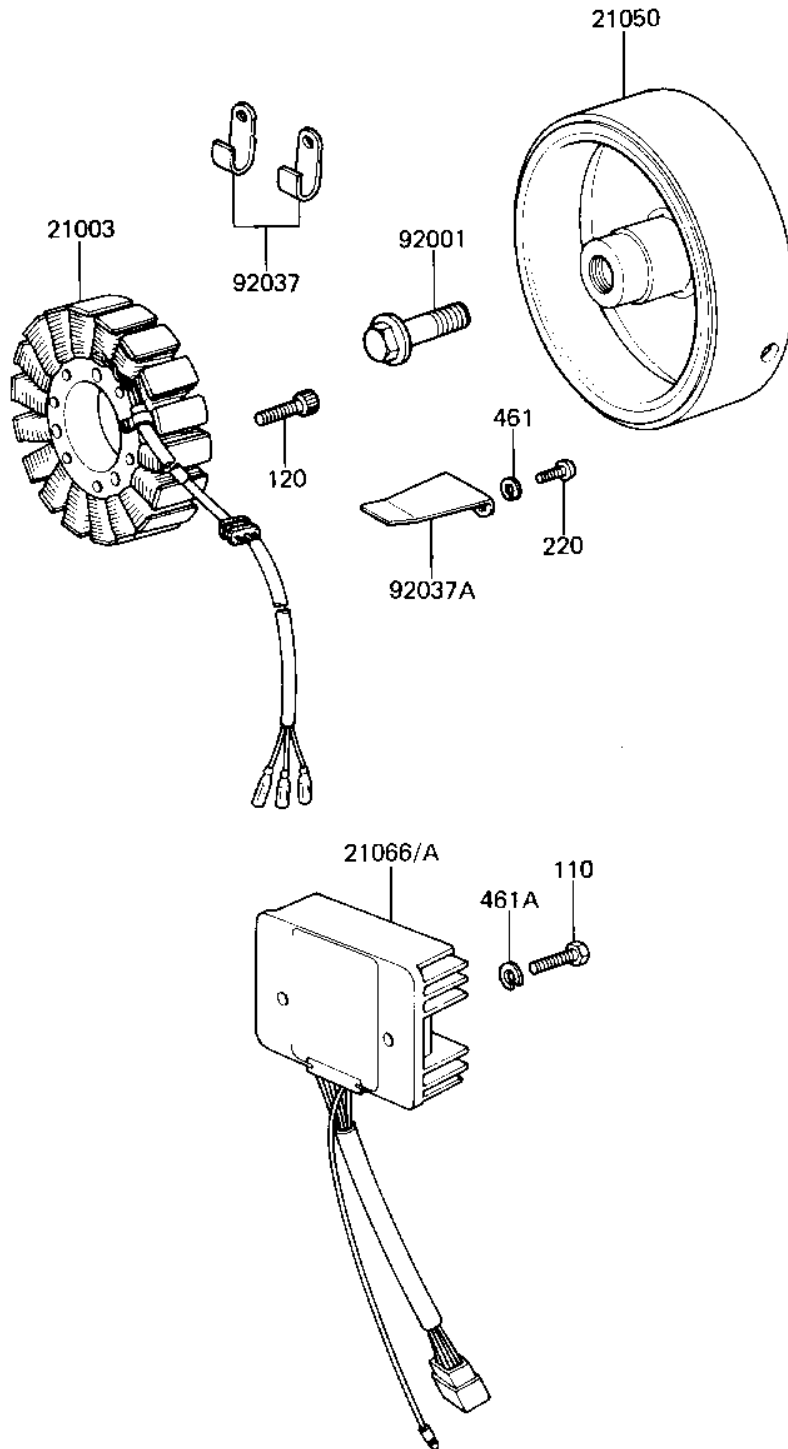

1983 KZ550-A4 PARTS DIAGRAM

GENERATOR/REGULATOR ('82-'83 A3/A4)

E1810-0020

1983 KZ550-A4 PARTS LIST

GENERATOR/REGULATOR ('82-'83 A3/A4)

ITEM NAME	PART NUMBER	QUANTITY
STATOR,GENERATOR (Ref # 21003)	21003-1038	1
FLYWHEEL,GENERATOR (Ref # 21050)	21050-1019	1
REGULATOR-VOLTAGE (Ref # 21066A)	21066-1030	1
BOLT,10X40 (Ref # 92001)	92001-1201	1
CLAMP,WIRING HARNESS (Ref # 92037)	21126-008	2
CLAMP,GENERATOR WIRE (Ref # 92037A)	92037-1122	1
BOLT-UPSET (Ref # 110)	112G0625	2
BOLT,ALLEN,6X28 (Ref # 120)	120P0628	3
SCREW PAN HEAD 5X12 (Ref # 220)	220B0512	2
WASHER SPRING 5MM (Ref # 461)	461F0500	2
WASHER SPRING 6MM (Ref # 461A)	461F0600	2