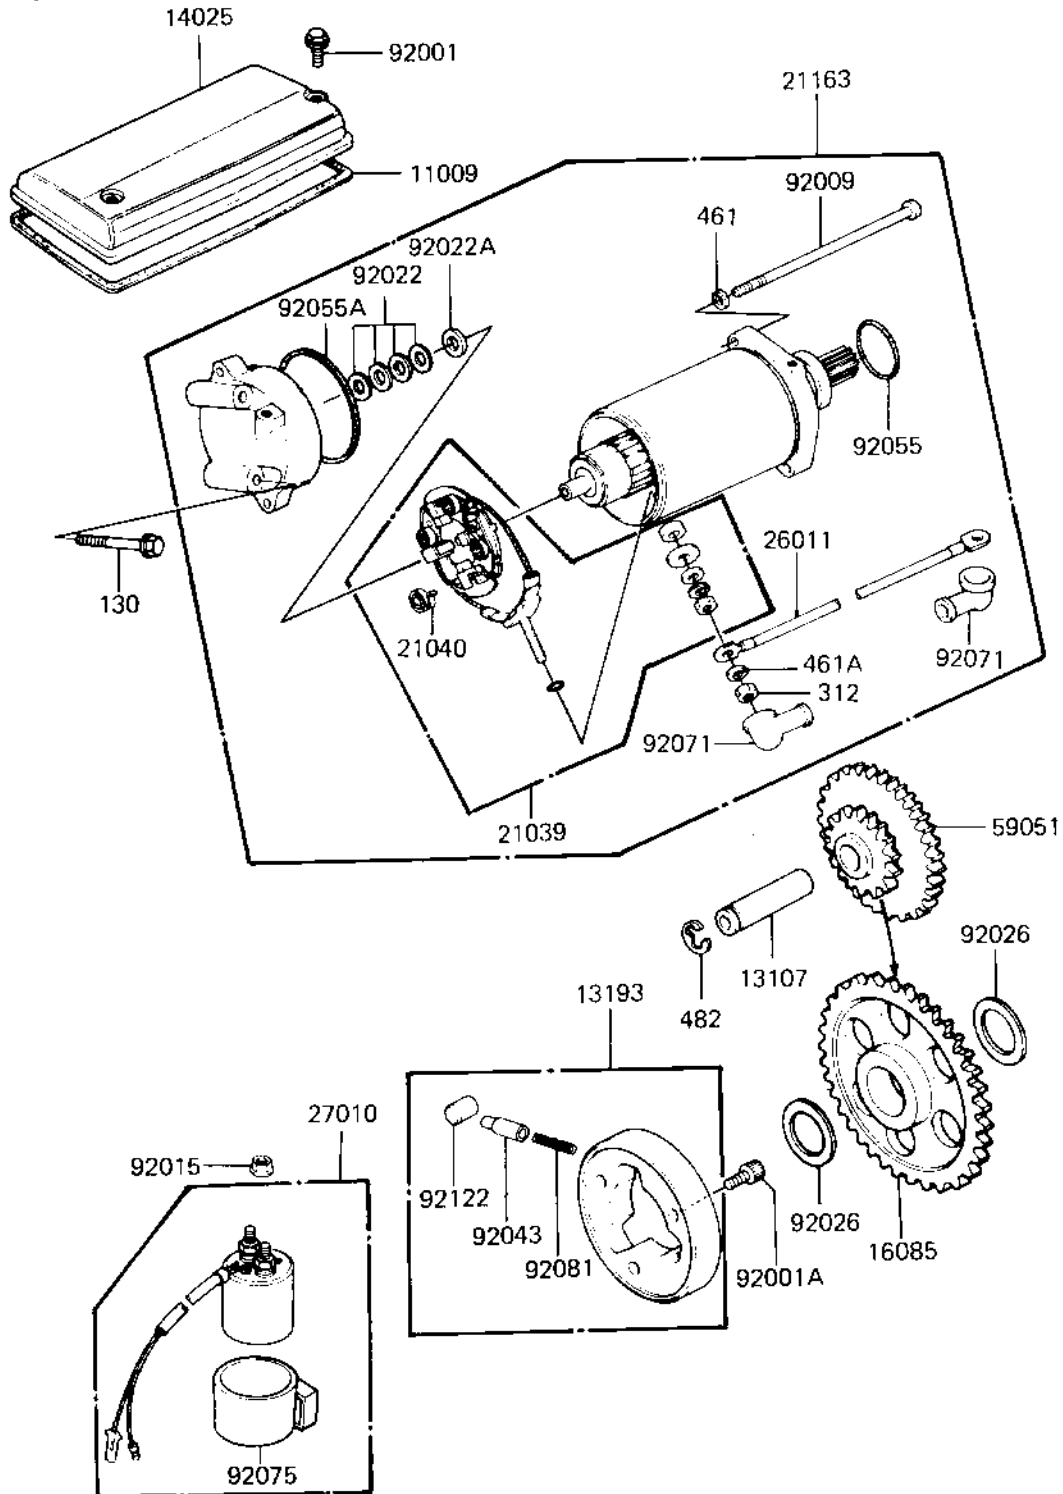

1982 KZ550-A3 PARTS DIAGRAM

STARTER MOTOR/STARTER CLUTCH ('82-'83 A3)

E1840-0007

1982 KZ550-A3 PARTS LIST

STARTER MOTOR/STARTER CLUTCH ('82-'83 A3)

ITEM NAME	PART NUMBER	QUANTITY
GASKET,STARTER COVER (Ref # 11009)	11009-1069	1
SHAFT,IDLE GEAR (Ref # 13107)	13107-1006	1
CLUTCH ASSY,ONEWAY (Ref # 13193)	13193-1002	1
COVER,STARTER MOTOR (Ref # 14025)	14025-1050	1
GEAR,ONEWAY CLUTCH (Ref # 16085)	16085-1030	1
BRUSH SET,CARBON (Ref # 21039)	21039-1005	1
SPRING,CARBON BRUSH (Ref # 21040)	21040-1002	4
STARTER-ELECTRIC (Ref # 21163)	21163-1031	1
WIRE,STARTER MOTOR (Ref # 26011)	26011-1073	1
SWITCH ASSY,MAGNETIC (Ref # 27010)	21164-005	1
GEAR,STARTER IDLE (Ref # 59051)	59051-1011	1
BOLT,6X10 (Ref # 92001)	92001-1151	2
BOLT,SOCKET,8X10 (Ref # 92001A)	92001-1424	3
SCREW,PAN HEAD,6X110 (Ref # 92009)	21015-005	2
NUT-6MM (Ref # 92015)	92015-1078	2
WASHER,THRUST,0.2T (Ref # 92022)	21025-011	4
WASHER,THRUST,0.8T (Ref # 92022A)	92022-1132	1
SPACER,25X36X3.2 (Ref # 92026)	92026-1025	2
PIN (Ref # 92043)	92043-132	3
"0" RING,STARTING MTR (Ref # 92055)	21027-004	1
"0" RING,STARTER MOTR (Ref # 92055A)	92055-1086	1
GROMMET,CORD (Ref # 92071)	21017-017	2
DAMPER MAG SWITCH SHK (Ref # 92075)	21064-002	1
SPRING,COIL (Ref # 92081)	92081-159	3
ROLLER (Ref # 92122)	92122-006	3
BOLT,FLANGED,6X55 (Ref # 130)	130G0655	2
NUT 6MM (Ref # 312)	312B0600	1
WASHER SPRING 5MM (Ref # 461)	461F0500	2
WASHER SPRING 6MM (Ref # 461A)	461F0600	1

1982 KZ550-A3 PARTS LIST

STARTER MOTOR/STARTER CLUTCH ('82-'83 A3

ITEM NAME	PART NUMBER	QUANTITY
CIRCLIP 12MM (Ref # 482)	482K0200	1