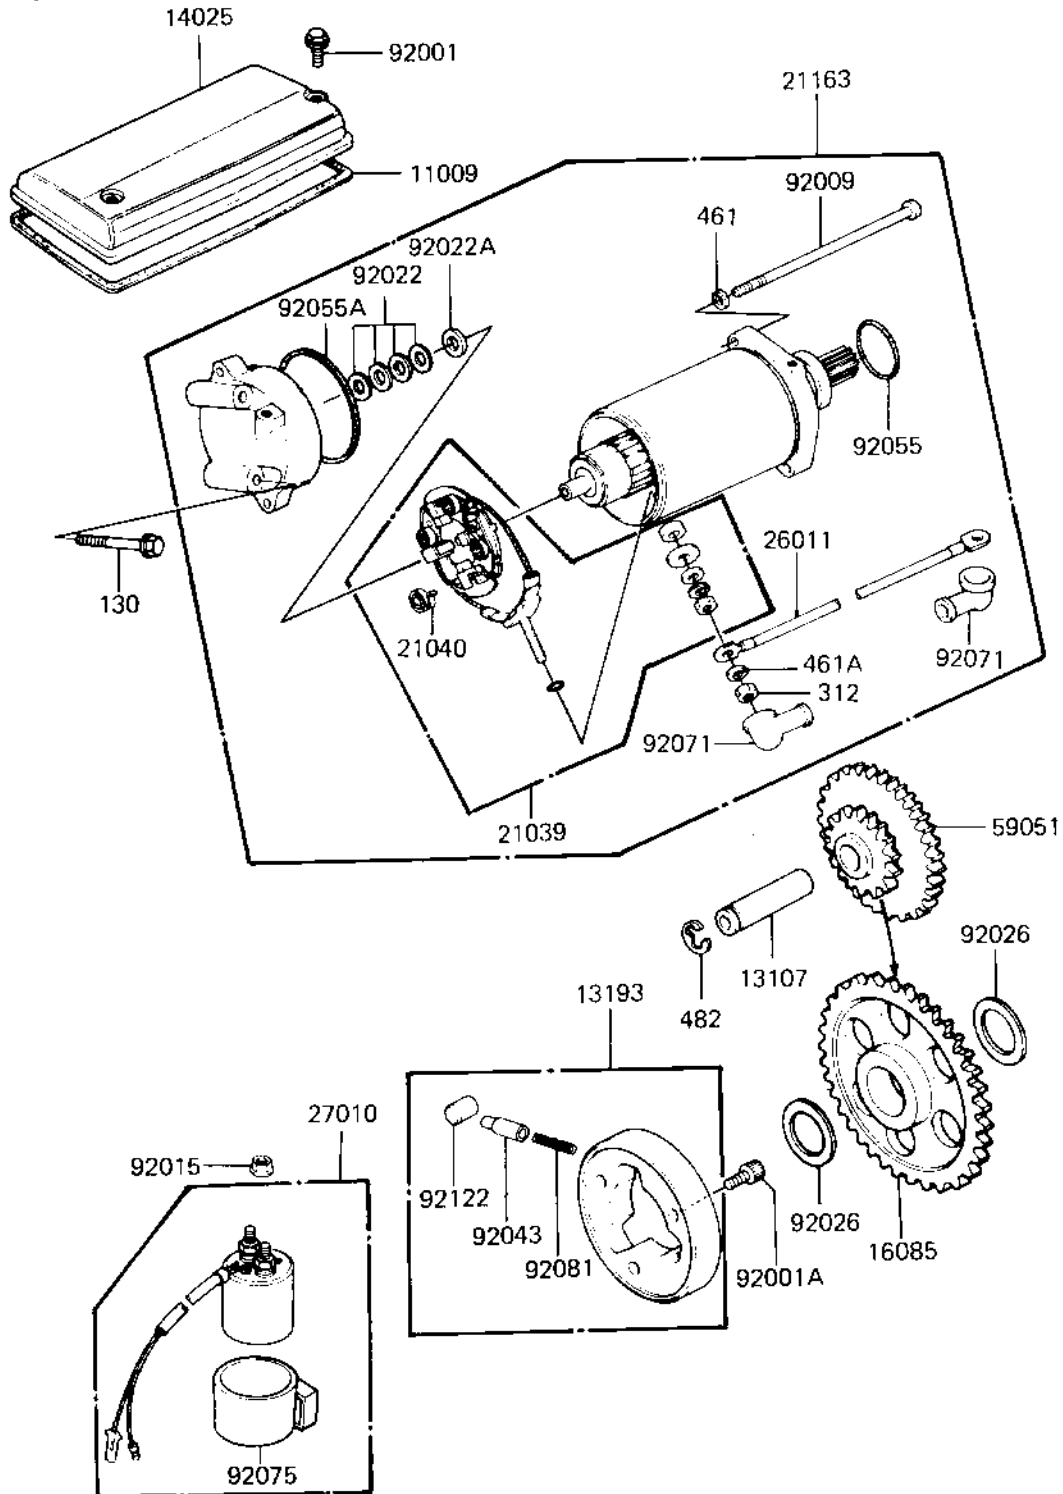

1983 KZ550-A4 PARTS DIAGRAM

STARTER MOTOR/STARTER CLUTCH ('82-'83 A3)

E1840-0007

1983 KZ550-A4 PARTS LIST

STARTER MOTOR/STARTER CLUTCH ('82-'83 A3)

ITEM NAME	PART NUMBER	QUANTITY
GASKET,STARTER COVER (Ref # 11009)	11009-1069	1
SHAFT,IDLE GEAR (Ref # 13107)	13107-1006	1
CLUTCH ASSY,ONEWAY (Ref # 13193)	13193-1002	1
COVER,STARTER MOTOR (Ref # 14025)	14025-1050	1
GEAR,ONEWAY CLUTCH (Ref # 16085)	16085-1030	1
BRUSH SET,CARBON (Ref # 21039)	21039-1005	1
SPRING,CARBON BRUSH (Ref # 21040)	21040-1002	4
STARTER-ELECTRIC (Ref # 21163)	21163-1031	1
WIRE,STARTER MOTOR (Ref # 26011)	26011-1073	1
SWITCH ASSY,MAGNETIC (Ref # 27010)	21164-005	1
GEAR,STARTER IDLE (Ref # 59051)	59051-1011	1
BOLT,6X10 (Ref # 92001)	92001-1151	2
BOLT,SOCKET,8X10 (Ref # 92001A)	92001-1424	3
SCREW,PAN HEAD,6X110 (Ref # 92009)	21015-005	2
NUT-6MM (Ref # 92015)	92015-1078	2
WASHER,THRUST,0.2T (Ref # 92022)	21025-011	4
WASHER,THRUST,0.8T (Ref # 92022A)	92022-1132	1
SPACER,25X36X3.2 (Ref # 92026)	92026-1025	2
PIN (Ref # 92043)	92043-132	3
"0" RING,STARTING MTR (Ref # 92055)	21027-004	1
"0" RING,STARTER MOTR (Ref # 92055A)	92055-1086	1
GROMMET,CORD (Ref # 92071)	21017-017	2
DAMPER MAG SWITCH SHK (Ref # 92075)	21064-002	1
SPRING,COIL (Ref # 92081)	92081-159	3
ROLLER (Ref # 92122)	92122-006	3
BOLT,FLANGED,6X55 (Ref # 130)	130G0655	2
NUT 6MM (Ref # 312)	312B0600	1
WASHER SPRING 5MM (Ref # 461)	461F0500	2
WASHER SPRING 6MM (Ref # 461A)	461F0600	1

1983 KZ550-A4 PARTS LIST

STARTER MOTOR/STARTER CLUTCH ('82-'83 A3

ITEM NAME	PART NUMBER	QUANTITY
CIRCLIP 12MM (Ref # 482)	482K0200	1