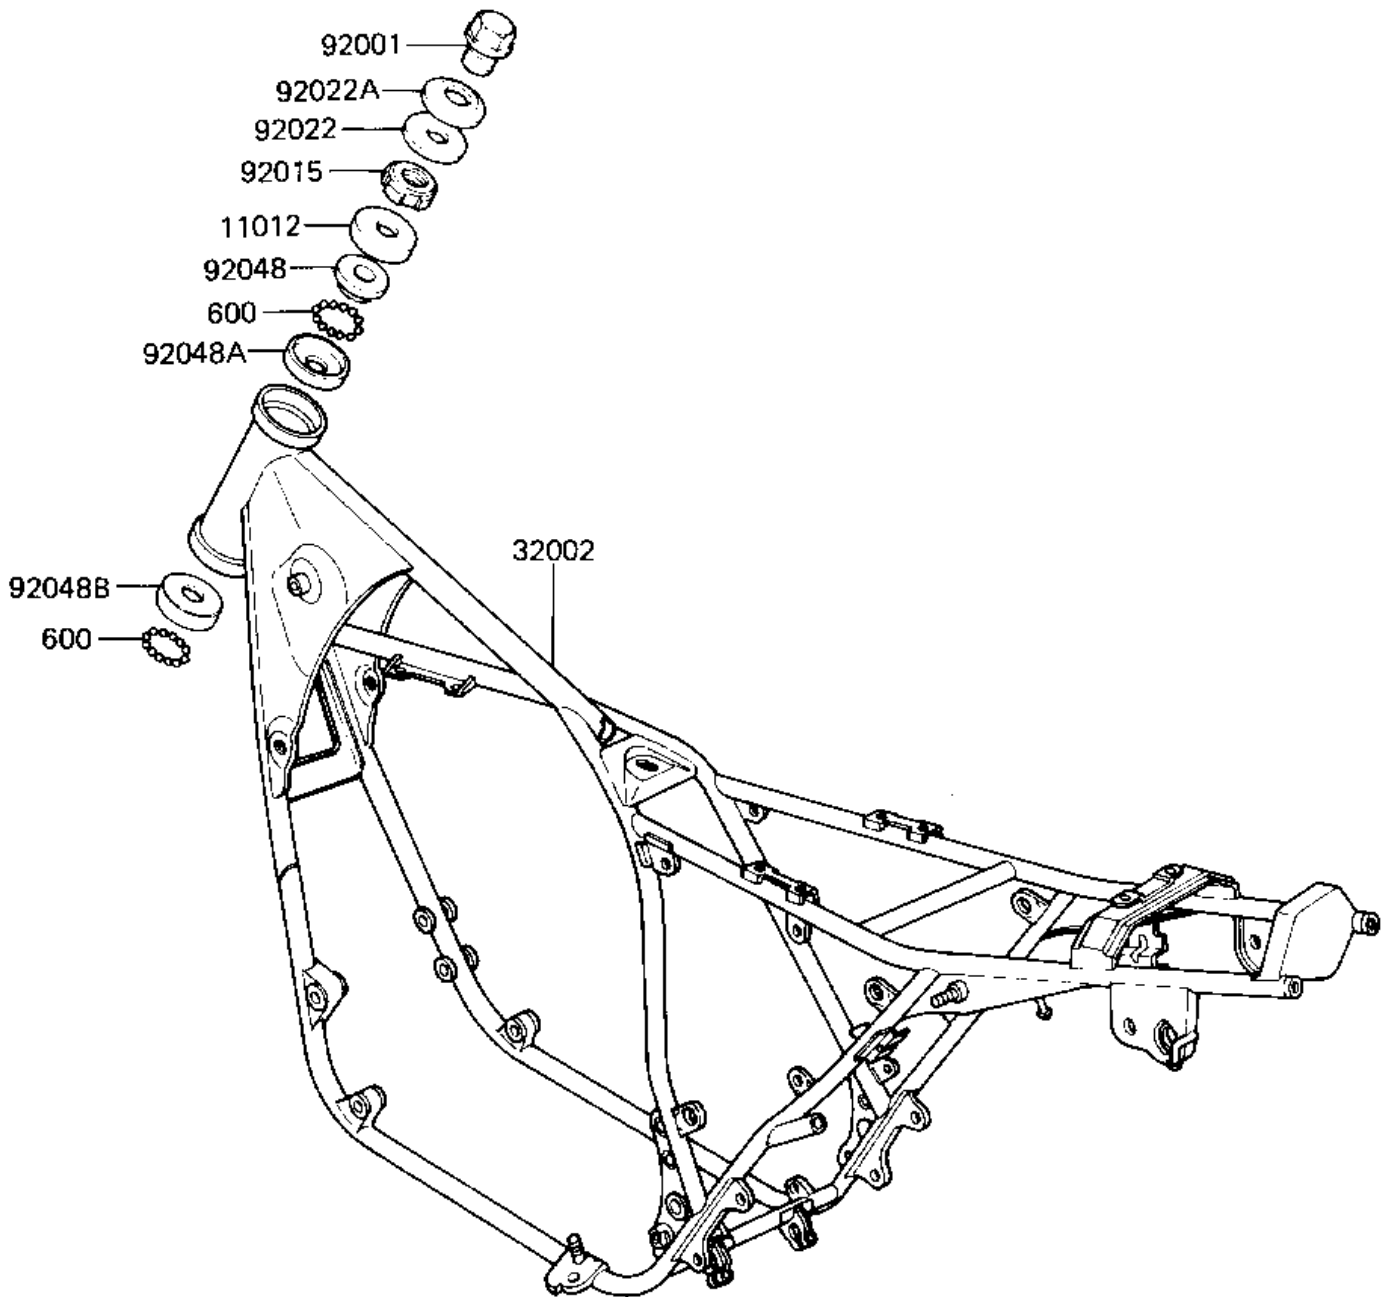

# 1982 KZ550-A3 PARTS DIAGRAM

FRAME ('82-'83 A3/A4)

F2120-0058

# 1982 KZ550-A3 PARTS LIST

FRAME ('82-'83 A3/A4)

ITEM NAME	PART NUMBER	QUANTITY
CAP, STEERING STEM (Ref # 11012)	46098-016	1
FRAME-COMP (Ref # 32002)	32002-1306	1
BOLT,STEERG STEM HEAD (Ref # 92001)	92007-031	1
NUT STEERING STEM LCK (Ref # 92015)	92090-007	1
WASHER,WAVE (Ref # 92022)	46100-003	1
WASHER,STEERG STM HD (Ref # 92022A)	92022-230	1
CONE,STRNG STM BRNG (Ref # 92048)	92047-011	1
RACE STRNG STEM BERNG (Ref # 92048A)	92048-006	1
RACE,STRNG STM BRNG (Ref # 92048B)	92048-008	1
BALL STEEL 1/4' (Ref # 600)	600A0800	39