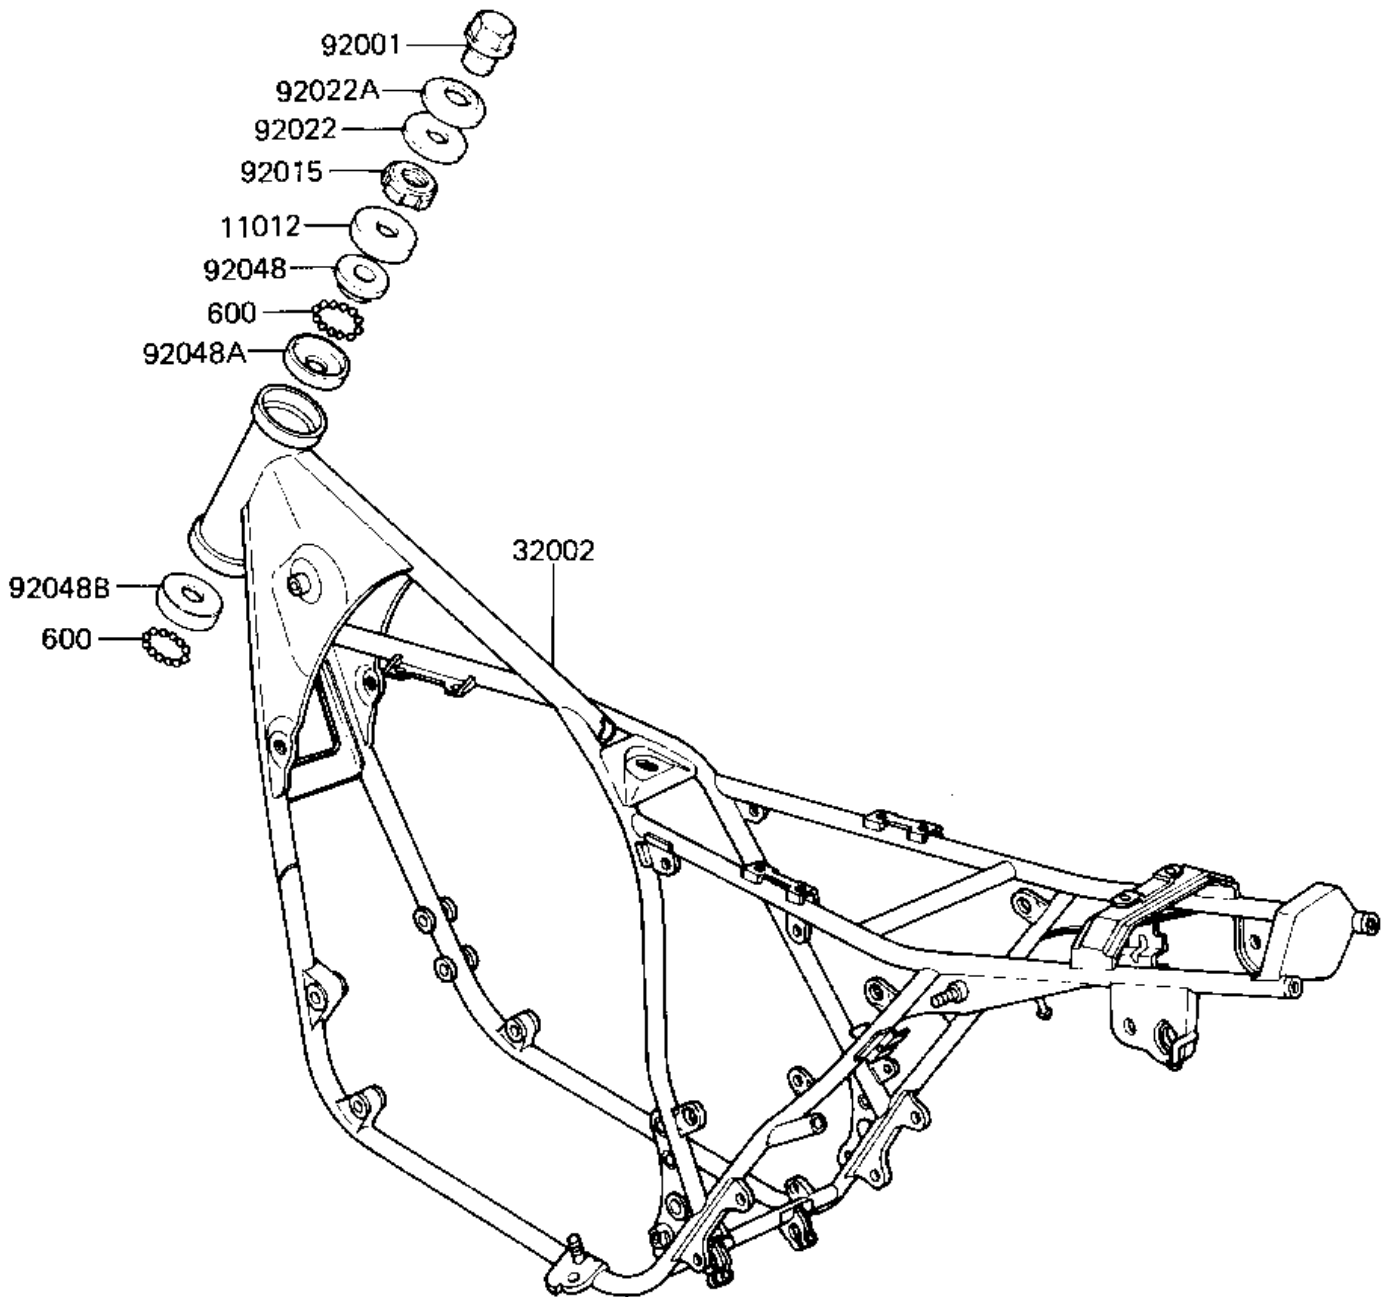

1983 KZ550-A4 PARTS DIAGRAM

FRAME ('82-'83 A3/A4)

F2120-0058

1983 KZ550-A4 PARTS LIST

FRAME ('82-'83 A3/A4)

ITEM NAME	PART NUMBER	QUANTITY
CAP, STEERING STEM (Ref # 11012)	46098-016	1
FRAME-COMP (Ref # 32002)	32002-1306	1
BOLT,STEERG STEM HEAD (Ref # 92001)	92007-031	1
NUT STEERING STEM LCK (Ref # 92015)	92090-007	1
WASHER,WAVE (Ref # 92022)	46100-003	1
WASHER,STEERG STM HD (Ref # 92022A)	92022-230	1
CONE,STRNG STM BRNG (Ref # 92048)	92047-011	1
RACE STRNG STEM BERNG (Ref # 92048A)	92048-006	1
RACE,STRNG STM BRNG (Ref # 92048B)	92048-008	1
BALL STEEL 1/4' (Ref # 600)	600A0800	39