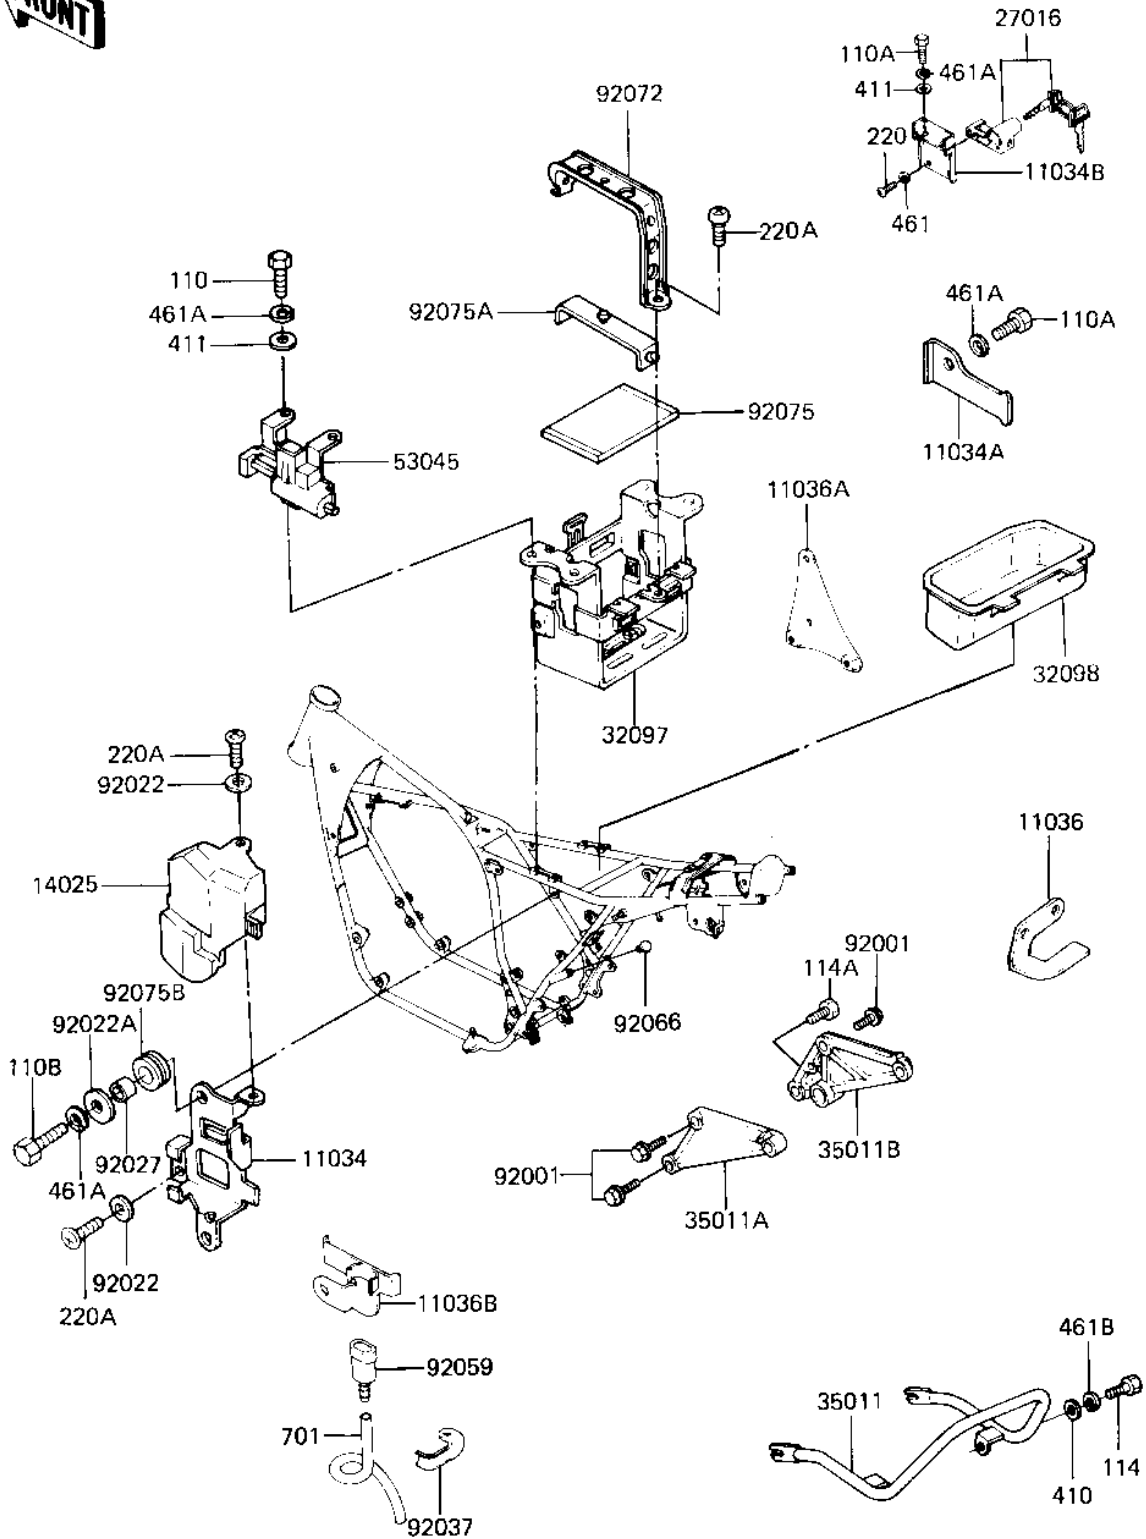

1982 KZ550-A3 PARTS DIAGRAM

BATTERY CASE/TOOL CASE ('82-'83 A3/A4)

F2132-0035

1982 KZ550-A3 PARTS LIST

BATTERY CASE/TOOL CASE ('82-'83 A3/A4)

ITEM NAME	PART NUMBER	QUANTITY
BRACKET,ELECTRO BASE (Ref # 11034)	11034-1239	1
BRACKET,IGNITER RELAY (Ref # 11034A)	11034-1883	1
BRACKET,HELMET LOCK (Ref # 11034B)	11034-1926	1
BRACKET,FUSE (Ref # 11036)	11036-1026	1
BRACKET,RESERVOIR LIG (Ref # 11036A)	11036-1137	1
BRACKET,BATTERY (Ref # 11036B)	11036-1470	1
COVER,ELECTRO (Ref # 14025)	14025-1049	1
LOCK ASSY,HELMET (Ref # 27016)	27016-5038	1
CASE-BATTERY (Ref # 32097)	32097-1029	1
CASE,TOOL (Ref # 32098)	32098-1005	1
STAY,RR (Ref # 35011)	35011-1074	1
STAY,MUFFLER,LH (Ref # 35011A)	35011-1076	1
STAY,MUFFLER,RH (Ref # 35011B)	35011-1077	1
HOOK ASSY,HELMET (Ref # 53045)	53045-1001	1
BOLT,8X28 (Ref # 92001)	92001-1095	3
WASHER PLAIN (Ref # 92022)	92022-024	2
WASHER 6.5X20X1.6T (Ref # 92022A)	92022-125	2
COLLAR (Ref # 92027)	92027-165	2
CLAMP,BREATHER TUBE (Ref # 92037)	92037-1246	1
CONNECTOR PIPE (Ref # 92059)	92059-101	1
PLUG,9.5X8 (Ref # 92066)	92066-1077	1
BAND,BATTERY (Ref # 92072)	92072-1019	1
DAMPER,BATTERY BASE (Ref # 92075)	92075-1076	1
DAMPER,BATTERY BAND (Ref # 92075A)	92075-1113	1
DAMPER RUBBER (Ref # 92075B)	92075-149	2
BOLT-UPSET,6X12 (Ref # 110)	112G0612	4
BOLT-UPSET 6X14 (Ref # 110A)	112B0614	3
BOLT-UPSET,6X20 (Ref # 110B)	112G0620	2
BOLT-SMALL-UPSET,8X16 (Ref # 114)	115G0816	2

1982 KZ550-A3 PARTS LIST

BATTERY CASE/TOOL CASE ('82-'83 A3/A4)

ITEM NAME	PART NUMBER	QUANTITY
BOLT-HEX HEAD 8X30 (Ref # 114A)	114G0830	1
SCREW PAN HEAD 5X8 (Ref # 220)	220B0508	2
SCREW PAN HEAD 6X12 (Ref # 220A)	220B0612	3
WASHER PLAIN 8MM (Ref # 410)	410B0800	2
WASHER PLAIN 6MM (Ref # 411)	411B0600	6
WASHER SPRING 5MM (Ref # 461)	461F0500	2
WASHER SPRING 6MM (Ref # 461A)	461F0600	9
WASHER SPRING 8MM (Ref # 461B)	461F0800	2
TUBE-PVC,6X530 (Ref # 701)	701Q06530	1