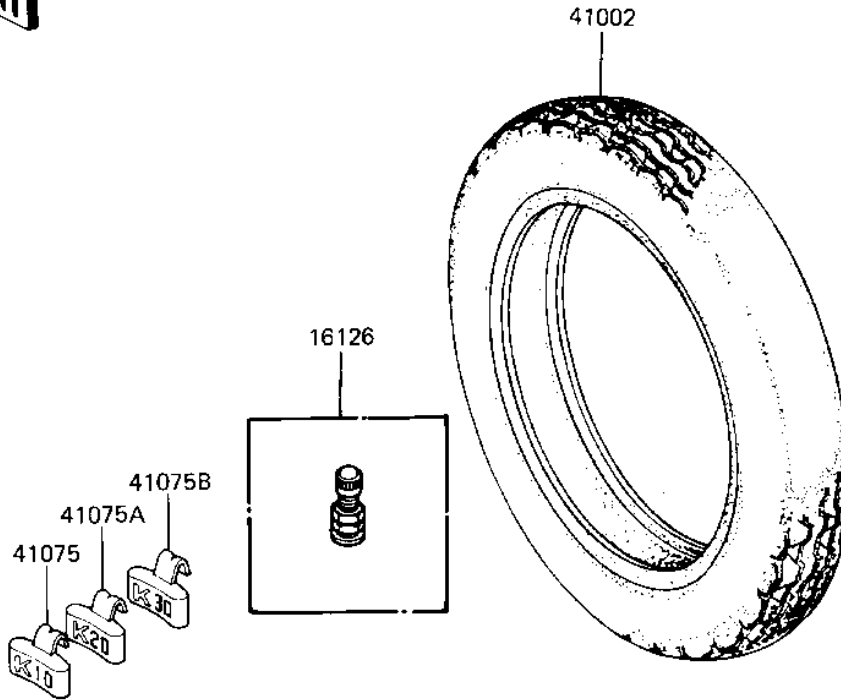

1982 KZ550-A3 PARTS DIAGRAM

TIRES ('82-'83 A3/A4)

F2210-0017

1982 KZ550-A3 PARTS LIST

TIRES ('82-'83 A3/A4)

ITEM NAME	PART NUMBER	QUANTITY
VALVE (Ref # 16126)	16126-1136	2
TIRE 325H-19 F8 F (Ref # 41002)	41002-1147	1
TIRE 375H-18 K127 R (Ref # 41002A)	41002-1149	1
BALANCER-WHEEL,10G (Ref # 41075)	41075-1011	AR
BALANCER-WHEEL,20G (Ref # 41075A)	41075-1012	AR
BALANCER-WHEEL,30G (Ref # 41075B)	41075-1013	AR