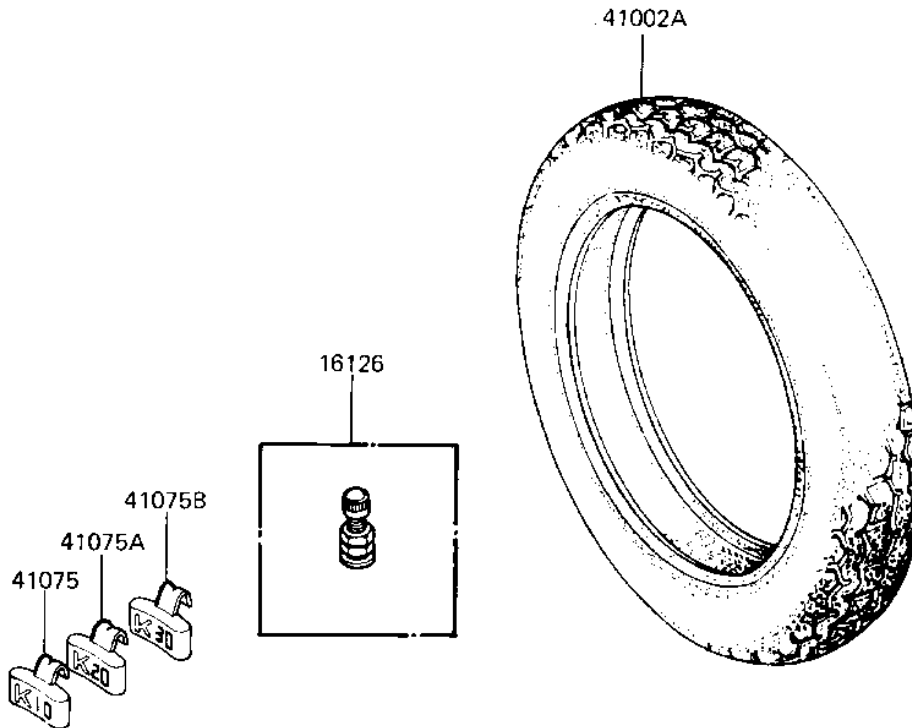

1982 KZ550-A3 PARTS DIAGRAM

TIRES ('82-'83 A3/A4)

F2210-0017

1982 KZ550-A3 PARTS LIST

TIRES ('82-'83 A3/A4)

ITEM NAME	PART NUMBER	QUANTITY
VALVE (Ref # 16126)	16126-1136	2
TIRE 325H-19 F8 F (Ref # 41002)	41002-1147	1
TIRE 375H-18 K127 R (Ref # 41002A)	41002-1149	1
BALANCER-WHEEL,10G (Ref # 41075)	41075-1011	AR
BALANCER-WHEEL,20G (Ref # 41075A)	41075-1012	AR
BALANCER-WHEEL,30G (Ref # 41075B)	41075-1013	AR