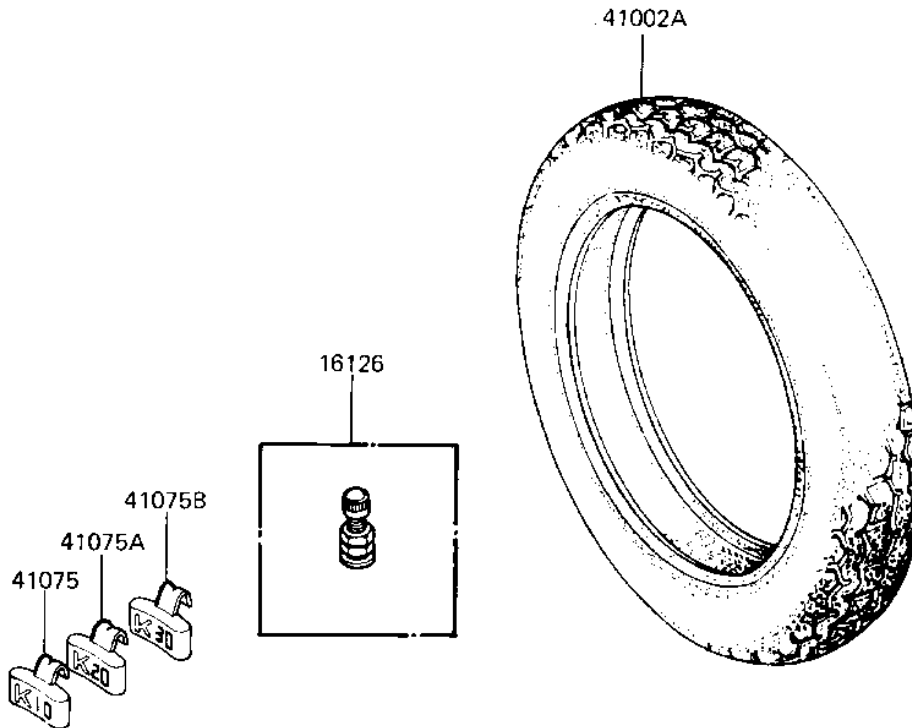

1983 KZ550-A4 PARTS DIAGRAM

TIRES ('82-'83 A3/A4)

F2210-0017

1983 KZ550-A4 PARTS LIST

TIRES ('82-'83 A3/A4)

ITEM NAME	PART NUMBER	QUANTITY
VALVE (Ref # 16126)	16126-1136	2
TIRE 325H-19 F8 F (Ref # 41002)	41002-1147	1
TIRE 375H-18 K127 R (Ref # 41002A)	41002-1149	1
BALANCER-WHEEL,10G (Ref # 41075)	41075-1011	AR
BALANCER-WHEEL,20G (Ref # 41075A)	41075-1012	AR
BALANCER-WHEEL,30G (Ref # 41075B)	41075-1013	AR