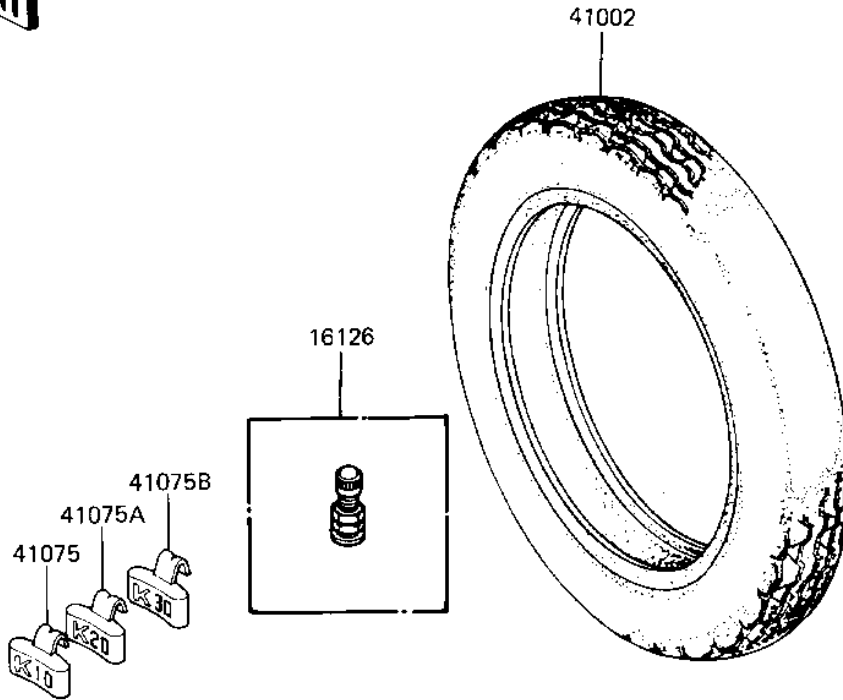

1983 KZ550-A4 PARTS DIAGRAM

TIRES ('82-'83 A3/A4)

F2210-0017

1983 KZ550-A4 PARTS LIST

TIRES ('82-'83 A3/A4)

ITEM NAME	PART NUMBER	QUANTITY
VALVE (Ref # 16126)	16126-1136	2
TIRE 325H-19 F8 F (Ref # 41002)	41002-1147	1
TIRE 375H-18 K127 R (Ref # 41002A)	41002-1149	1
BALANCER-WHEEL,10G (Ref # 41075)	41075-1011	AR
BALANCER-WHEEL,20G (Ref # 41075A)	41075-1012	AR
BALANCER-WHEEL,30G (Ref # 41075B)	41075-1013	AR