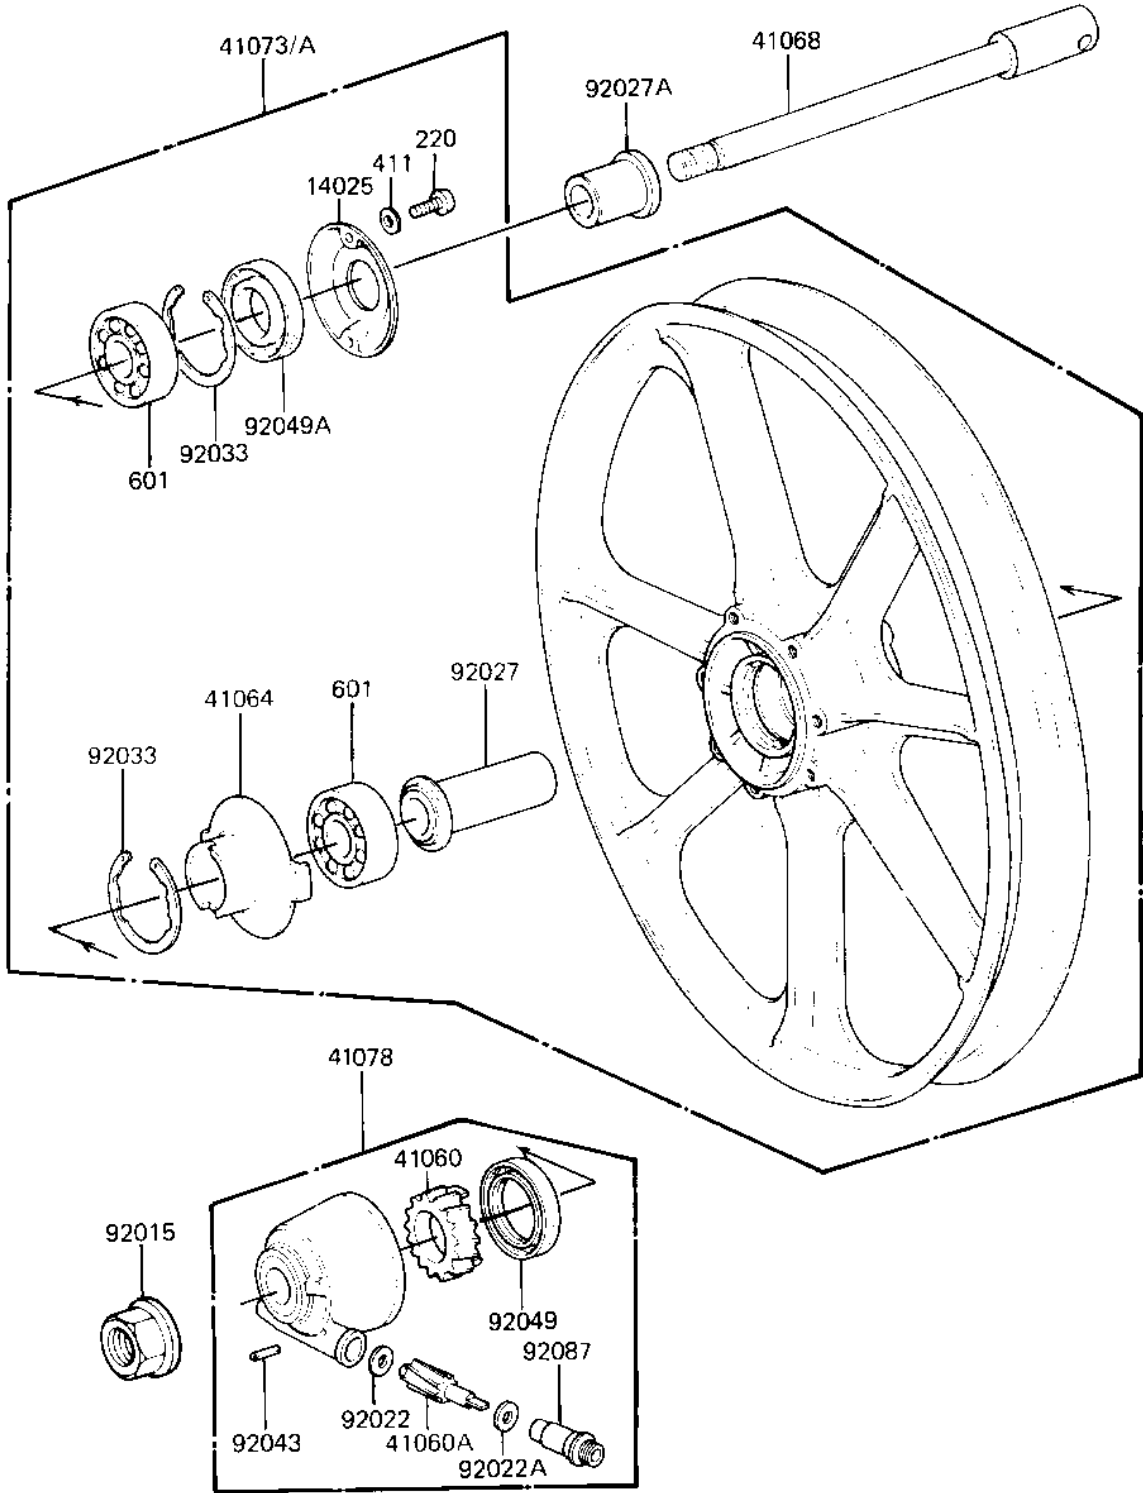

1983 KZ550-A4 PARTS DIAGRAM

FRONT WHEEL/HUB ('82-'83 A3/A4)

F 2230-0034

1983 KZ550-A4 PARTS LIST

FRONT WHEEL/HUB ('82-'83 A3/A4)

ITEM NAME	PART NUMBER	QUANTITY
GEAR,SPEEDOMETER (Ref # 41060)	41059-026	1
PINION,SPEEDOMETER,9T (Ref # 41060A)	41060-1016	1
RECEIVER,SPEEDOMETER (Ref # 41064)	41064-1006	1
AXLE,FRONT,L=204M/M (Ref # 41068)	41068-1009	1
WHEEL-ASSY,FR,F.BLACK (Ref # 41073A)	41073-1080-21	1
GEAR BOX ASSY, (Ref # 41078)	41078-1013	1
NUT,14MM (Ref # 92015)	92015-1407	1
WASHER THRST SPD PINI (Ref # 92022)	41063-001	1
WASHER THRST SPD PINI (Ref # 92022A)	41063-001	1
COLLAR,FR HUB L=55M/M (Ref # 92027)	92027-1223	1
COLLAR,FR AXLE L=30MM (Ref # 92027A)	92027-1225	1
CIRCLIP,42MM (Ref # 92033)	92033-1041	2
PIN,SPRING (Ref # 92043)	41082-001	1
OIL SEAL,BJN30427-C3 (Ref # 92049)	92049-1057	1
OIL SEAL,AG1144AO (Ref # 92049A)	92049-1058	1
BUSHING,METER GEAR (Ref # 92087)	92087-1002	1
BEARING, BALL, #6302ZC3 (Ref # 601)	601B6302Z	2