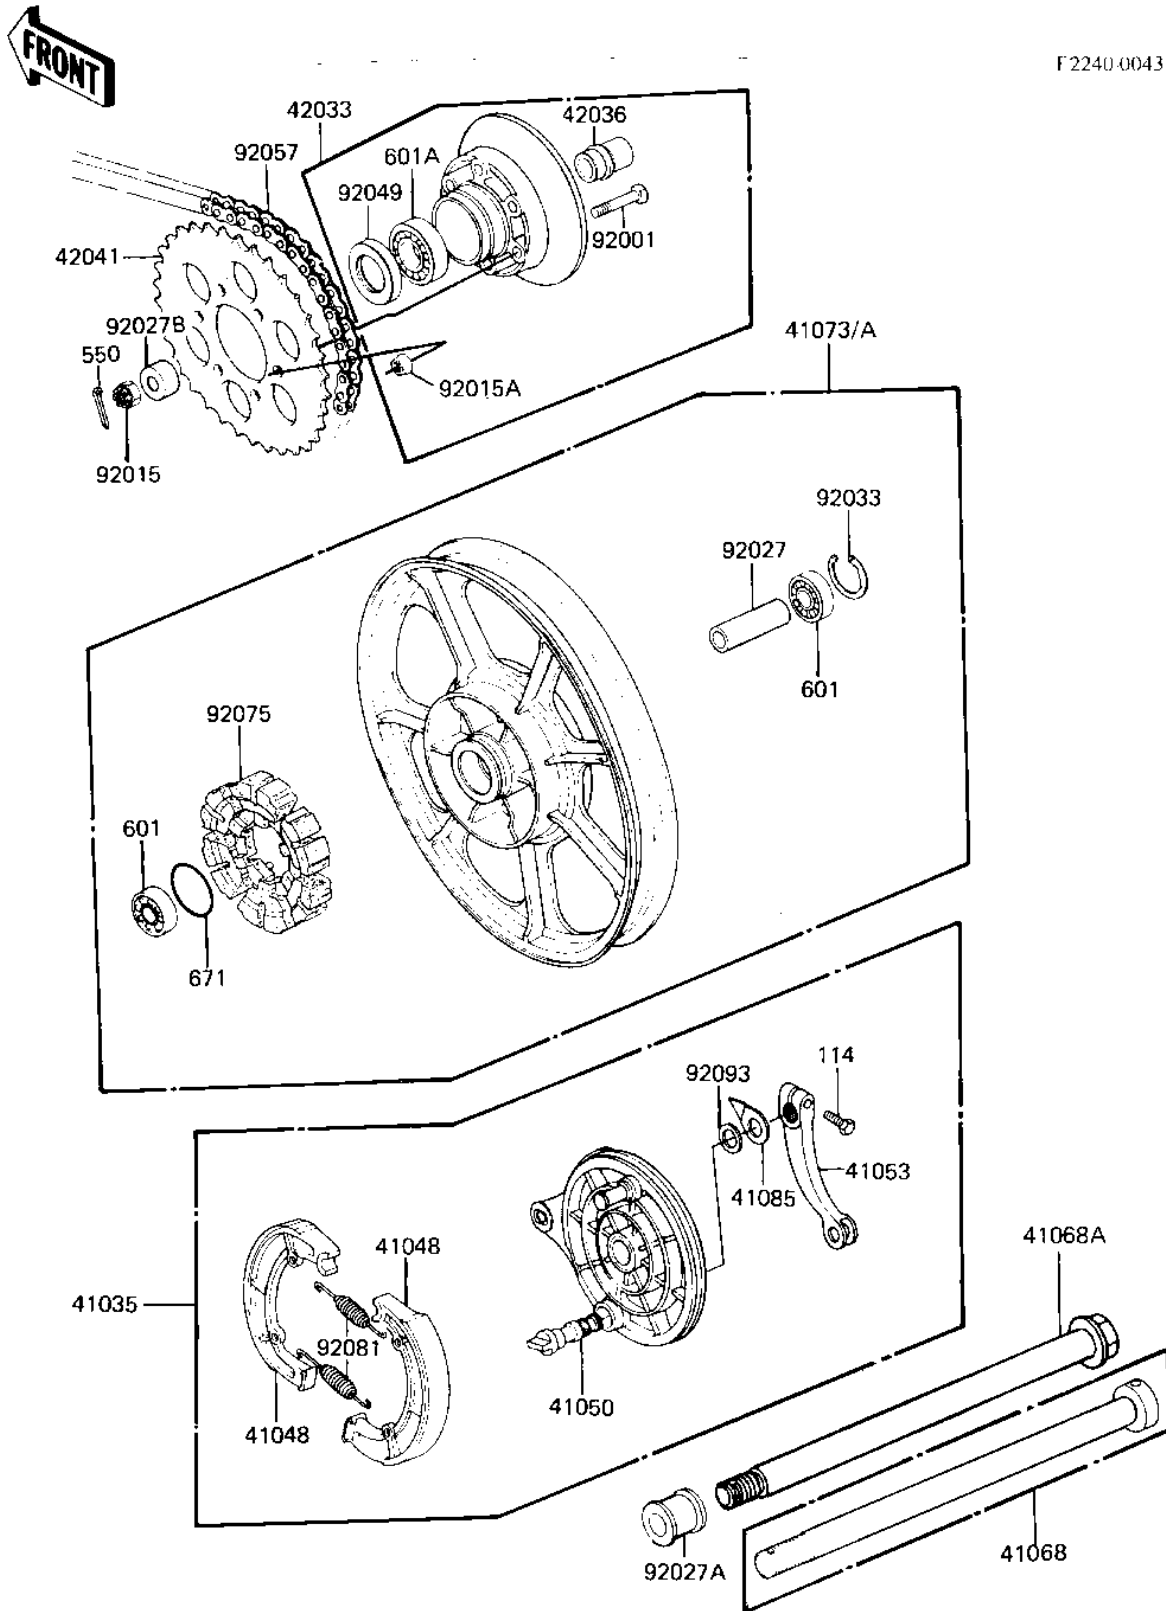

1983 KZ550-A4 PARTS DIAGRAM

REAR WHEEL/HUB/BRAKE/CHAIN ('82-'83 A3/A)

F2240-0043

1983 KZ550-A4 PARTS LIST

REAR WHEEL/HUB/BRAKE/CHAIN ('82-'83 A3/A)

ITEM NAME	PART NUMBER	QUANTITY
PANEL-ASY,BRK BLACK (Ref # 41035)	41035-1055	1
SHOE,BRAKE (Ref # 41048)	42019-012	2
CAM SHAFT,BRAKE (Ref # 41050)	41050-017	1
LEVER REAR BRAKE CAM (Ref # 41053)	42029-039	1
AXLE,RR (Ref # 41068)	41068-1086	1
WHEEL-ASSY,RR,F.BLACK (Ref # 41073A)	41073-1196-21	1
INDICATOR,BRAKE SHOE (Ref # 41085)	41085-004	1
COUPLING ASSY,REAR HB (Ref # 42033)	42008-032	1
SLEEVE,REAR HUB COUPL (Ref # 42036)	42036-026	1
SPROCKET,REAR,40T (Ref # 42041)	42041-1045	1
BOLT-REAR SPROCKET (Ref # 92001)	92003-087	6
NUT CASTLE,16MM (Ref # 92015)	92015-055	1
NUT,10MM (Ref # 92015A)	92015-1415	6
SPACER,REAR HUB BRG (Ref # 92027)	42010-033	1
COLLAR REAR AXLE (Ref # 92027A)	42032-017	1
COLLAR,REAR AXLE,L.H. (Ref # 92027B)	42032-067	1
CIRCLIP,47M/M (Ref # 92033)	92033-1042	1
OIL,SEAL,#38629 (Ref # 92049)	92050-076	1
CHAIN,530X100 SH-O (Ref # 92057)	92057-1050	1
DAMPER,REAR HUB SHOCK (Ref # 92075)	42014-026	1
SPRING,BRAKE SHOE (Ref # 92081)	41049-012	2
DUST SHIELD-BRAKE CAM (Ref # 92093)	41051-003	1
BOLT HEX HEAD 8X28 (Ref # 114)	114G0828	1
PIN-COTTER,4.0X35 (Ref # 550)	550D4035	1
BRG,BALL,#6303ZZC3 (Ref # 601)	601B6303ZZ	2
BEARING BALL #6305 (Ref # 601A)	601B6305	1
"0" RING,55MM (Ref # 671)	671B2555	1