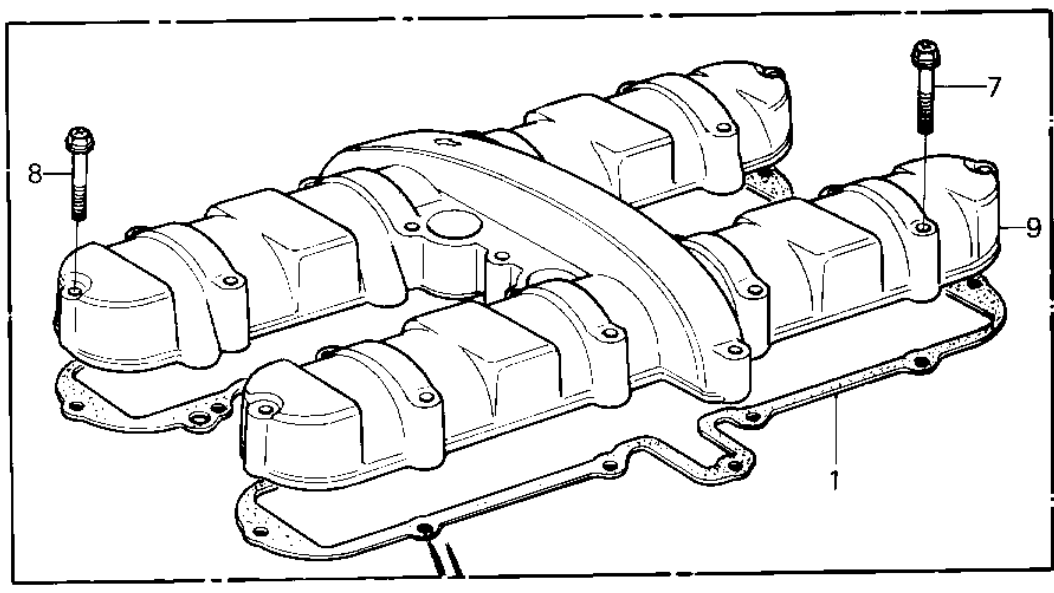

# 1981 LTD PARTS DIAGRAM

CYLINDER HEAD COVER ('80-'81 C1/C2)

### CYLINDER HEAD COVER ('80-'81 C1/C2)

ITEM NAME	PART NUMBER	QUANTITY
GASKET,CYL HEAD COVER (Ref # 1)	11009-1058	1
CAP,REED VALVE,SILVER (Ref # 2)	11012-1193	2
CAP,REED VALVE,SILVER (Ref # 2)	11012-1193	2
VALVE ASSY REED (Ref # 3)	12021-1003	2
COVER,CYL HEAD,SILVER (Ref # 4)	14025-1300	1
COVER,CYL HEAD,SILVER (Ref # 4)	14025-1300	1
BOLT,HEX HEAD,6X65 (Ref # 5)	92001-1102	4
BOLT,FLANGED,6X22 (Ref # 6)	92001-1352	4
BOLT,HEX HEAD,6X35 (Ref # 7)	92001-164	16
BOLT,HEX HEAD,6X35 (Ref # 7)	92001-164	20
BOLT,HEX HEAD,6X45 (Ref # 8)	92001-165	4
14025-1301 (Canada) (Ref # 9)	14025-1059	1
COVER,CYL HEAD,SILVER (Canada) (Ref # 9)	14025-1301	1