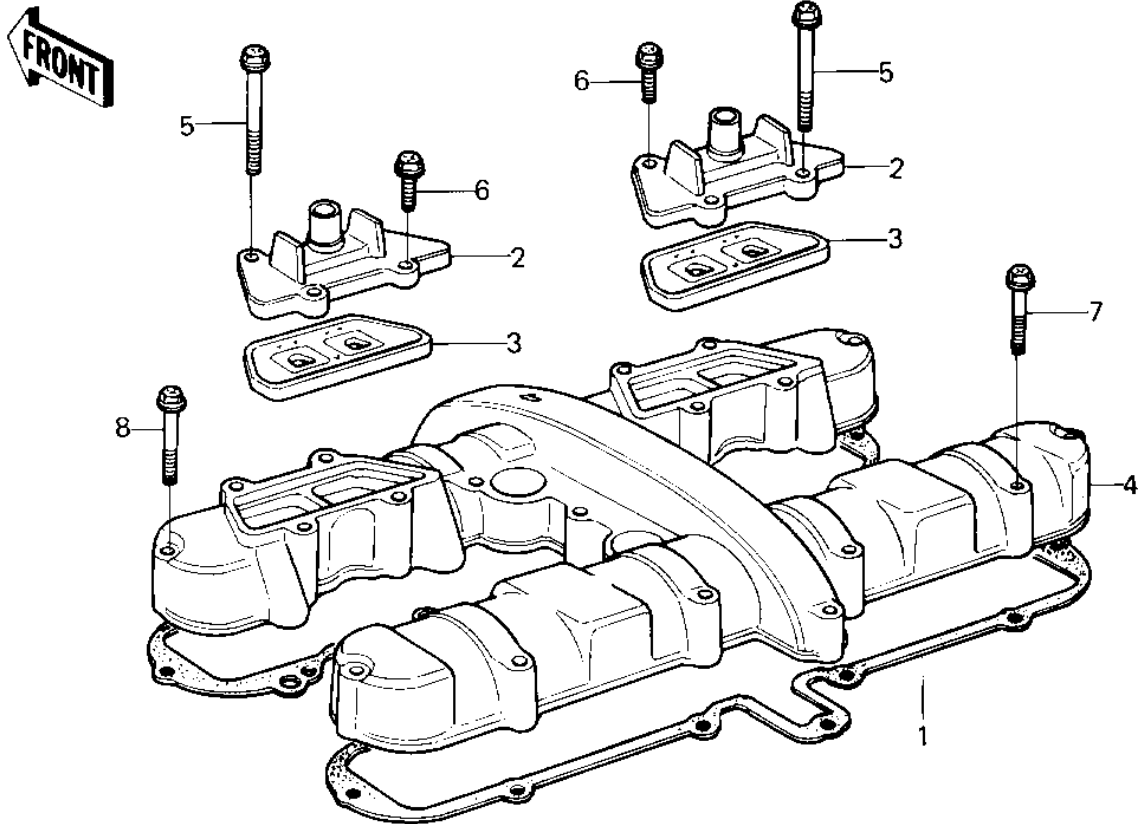

# 1981 LTD PARTS DIAGRAM

CYLINDER HEAD COVER ('80-'81 C1/C2)

### CYLINDER HEAD COVER ('80-'81 C1/C2)

ITEM NAME	PART NUMBER	QUANTITY
GASKET,CYL HEAD COVER (Ref # 1)	11009-1058	1
CAP,REED VALVE,SILVER (Ref # 2)	11012-1193	2
CAP,REED VALVE,SILVER (Ref # 2)	11012-1193	2
VALVE ASSY REED (Ref # 3)	12021-1003	2
COVER,CYL HEAD,SILVER (Ref # 4)	14025-1300	1
COVER,CYL HEAD,SILVER (Ref # 4)	14025-1300	1
BOLT,HEX HEAD,6X65 (Ref # 5)	92001-1102	4
BOLT,FLANGED,6X22 (Ref # 6)	92001-1352	4
BOLT,HEX HEAD,6X35 (Ref # 7)	92001-164	16
BOLT,HEX HEAD,6X35 (Ref # 7)	92001-164	20
BOLT,HEX HEAD,6X45 (Ref # 8)	92001-165	4
14025-1301 (Canada) (Ref # 9)	14025-1059	1
COVER,CYL HEAD,SILVER (Canada) (Ref # 9)	14025-1301	1