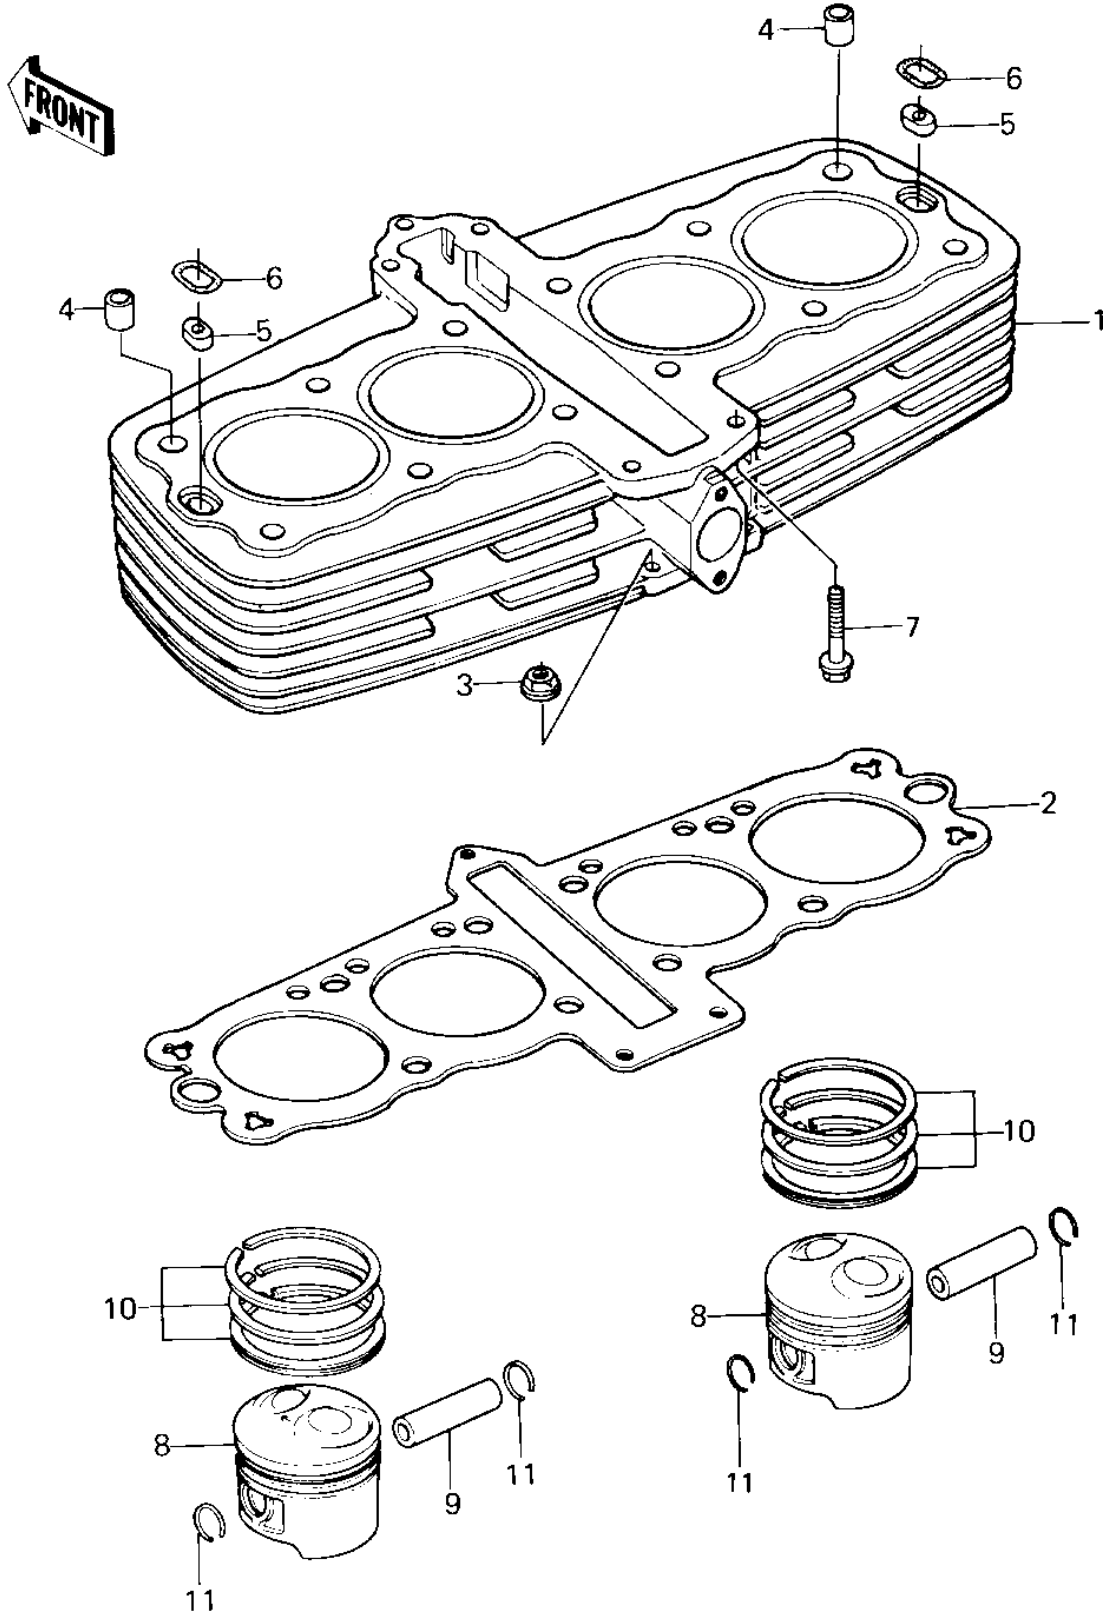

# 1981 LTD PARTS DIAGRAM

CYLINDER/PISTONS ('80-'81 C1/C2)

## 1981 LTD PARTS LIST

CYLINDER/PISTONS ('80-'81 C1/C2)

ITEM NAME	PART NUMBER	QUANTITY
CYLINDER ASSY,SILVER (Ref # 1)	11005-1111	1
CYLINDER ASSY,SILVER (Ref # 1)	11005-1111	1
GASKET,CYLINDER BASE (Ref # 2)	11009-1932	1
NUT-6MM (Ref # 3)	92015-1078	3
PIN,DOWEL,12MM (Ref # 4)	92042-031	2
PIN,OIL LINE (Ref # 5)	92043-1210	2
RING-O (Ref # 6)	92055-1147	2
BOLT (Ref # 7)	92003-202	5
PISTON-ENGINE,STD (Ref # 8)	13001-1121	4
PISTON-ENGINE-LL (Ref # 8)	13027-1053	4
PISTON-ENGINE-L (Ref # 8)	13029-1055	4
PIN-PISTON (Ref # 9)	13002-1012	4
RING-SET-PISTON,STD (Ref # 10)	13008-1009	4
RING-SET-PISTON-LL (Ref # 10)	13024-1010	4
RING-SET-PISTON-L (Ref # 10)	13025-1010	4
CIRCLIP,PISTON (Ref # 11)	92033-1050	8