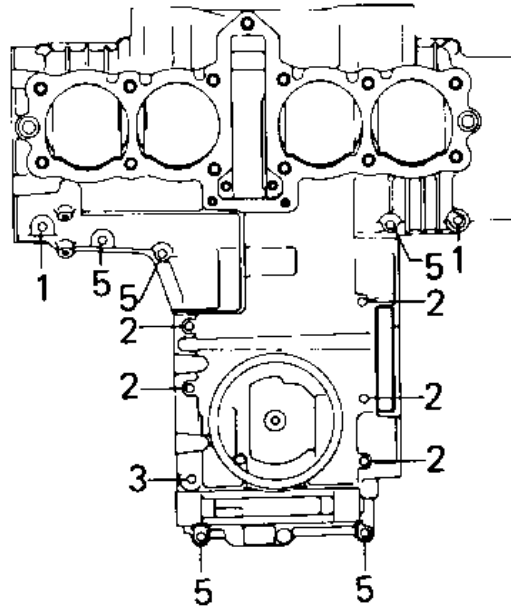

1981 LTD PARTS DIAGRAM

CRANKCASE BOLT & STUD PATTERN ('80-'81 C)

(L. H.)

Upper Case (Outside)

(R. H.)

Lower Case (Outside)

Upper Case (Inside)

1981 LTD PARTS LIST

CRANKCASE BOLT & STUD PATTERN ('80-'81 C)

ITEM NAME	PART NUMBER	QUANTITY
BOLT,HEX HEAD,6X54 (Ref # 1)	92003-110	2
BOLT-FLANGED,6X95 (Ref # 2)	130G0695	5
BOLT,6X105 (Ref # 3)	92003-194	1
BOLT-FLANGED,8X95 (Ref # 4)	130P0895	10
BOLT,HEX HEAD,6X41 (Ref # 5)	92003-109	12
PIN-DOWEL (Ref # 6)	92042-007	6
PIN DOWEL 6MM (Ref # 7)	92042-016	(2