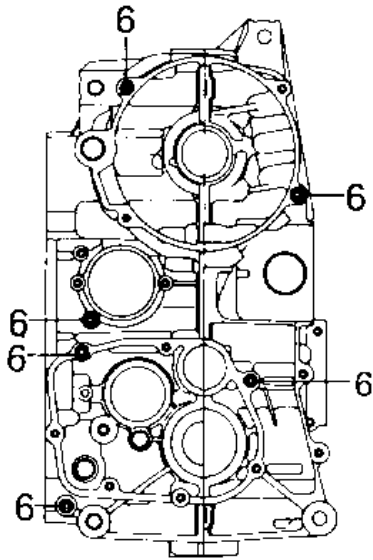

1981 LTD PARTS DIAGRAM

CRANKCASE BOLT & STUD PATTERN ('80-'81 C)

(L. H.)

Upper Case (Outside)

(R. H.)

Lower Case (Outside)

Upper Case (Inside)

1981 LTD PARTS LIST

CRANKCASE BOLT & STUD PATTERN ('80-'81 C)

ITEM NAME	PART NUMBER	QUANTITY
BOLT,HEX HEAD,6X54 (Ref # 1)	92003-110	2
BOLT-FLANGED,6X95 (Ref # 2)	130G0695	5
BOLT,6X105 (Ref # 3)	92003-194	1
BOLT-FLANGED,8X95 (Ref # 4)	130P0895	10
BOLT,HEX HEAD,6X41 (Ref # 5)	92003-109	12
PIN-DOWEL (Ref # 6)	92042-007	6
PIN DOWEL 6MM (Ref # 7)	92042-016	(2