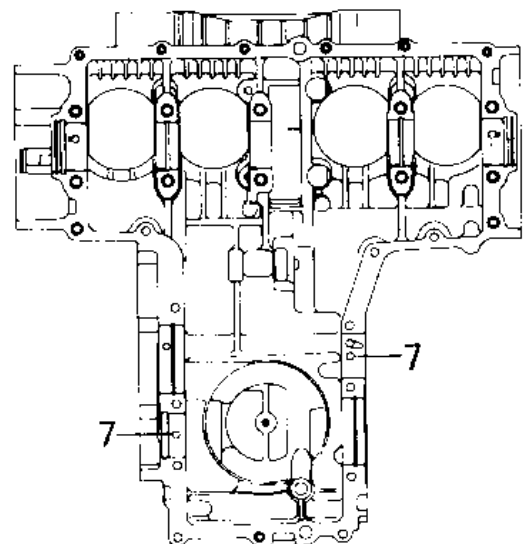

1981 LTD PARTS DIAGRAM

CRANKCASE BOLT & STUD PATTERN ('80-'81 C)

(L. H.)

Upper Case (Outside)

(R. H.)

Lower Case (Outside)

Upper Case (Inside)

1981 LTD PARTS LIST

CRANKCASE BOLT & STUD PATTERN ('80-'81 C)

ITEM NAME	PART NUMBER	QUANTITY
BOLT,HEX HEAD,6X54 (Ref # 1)	92003-110	2
BOLT-FLANGED,6X95 (Ref # 2)	130G0695	5
BOLT,6X105 (Ref # 3)	92003-194	1
BOLT-FLANGED,8X95 (Ref # 4)	130P0895	10
BOLT,HEX HEAD,6X41 (Ref # 5)	92003-109	12
PIN-DOWEL (Ref # 6)	92042-007	6
PIN DOWEL 6MM (Ref # 7)	92042-016	(2