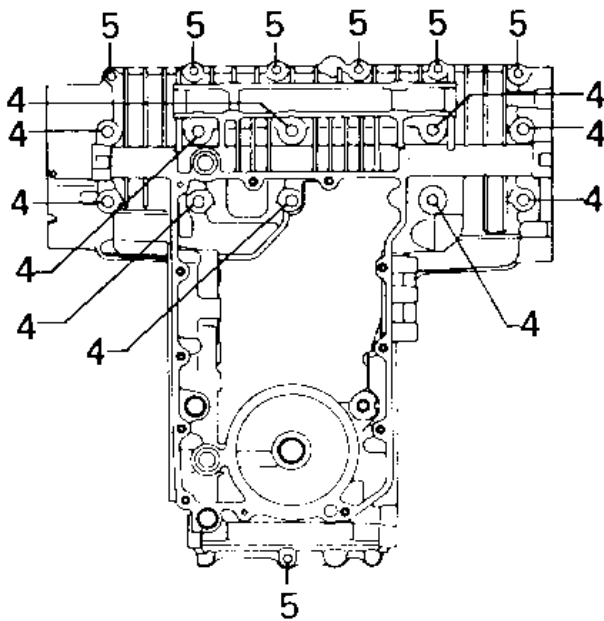

1981 LTD PARTS DIAGRAM

CRANKCASE BOLT & STUD PATTERN ('80-'81 C)

(L. H.)

Upper Case (Outside)

(R. H.)

Lower Case (Outside)

Upper Case (Inside)

1981 LTD PARTS LIST

CRANKCASE BOLT & STUD PATTERN ('80-'81 C)

ITEM NAME	PART NUMBER	QUANTITY
BOLT,HEX HEAD,6X54 (Ref # 1)	92003-110	2
BOLT-FLANGED,6X95 (Ref # 2)	130G0695	5
BOLT,6X105 (Ref # 3)	92003-194	1
BOLT-FLANGED,8X95 (Ref # 4)	130P0895	10
BOLT,HEX HEAD,6X41 (Ref # 5)	92003-109	12
PIN-DOWEL (Ref # 6)	92042-007	6
PIN DOWEL 6MM (Ref # 7)	92042-016	(2