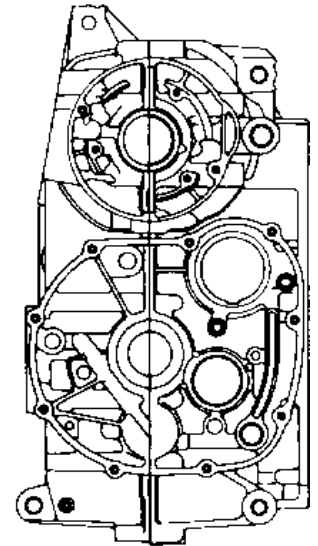

1981 LTD PARTS DIAGRAM

CRANKCASE BOLT & STUD PATTERN ('80-'81 C)

(L. H.)

Upper Case (Outside)

(R. H.)

Lower Case (Outside)

Upper Case (Inside)

1981 LTD PARTS LIST

CRANKCASE BOLT & STUD PATTERN ('80-'81 C)

ITEM NAME	PART NUMBER	QUANTITY
BOLT,HEX HEAD,6X54 (Ref # 1)	92003-110	2
BOLT-FLANGED,6X95 (Ref # 2)	130G0695	5
BOLT,6X105 (Ref # 3)	92003-194	1
BOLT-FLANGED,8X95 (Ref # 4)	130P0895	10
BOLT,HEX HEAD,6X41 (Ref # 5)	92003-109	12
PIN-DOWEL (Ref # 6)	92042-007	6
PIN DOWEL 6MM (Ref # 7)	92042-016	(2