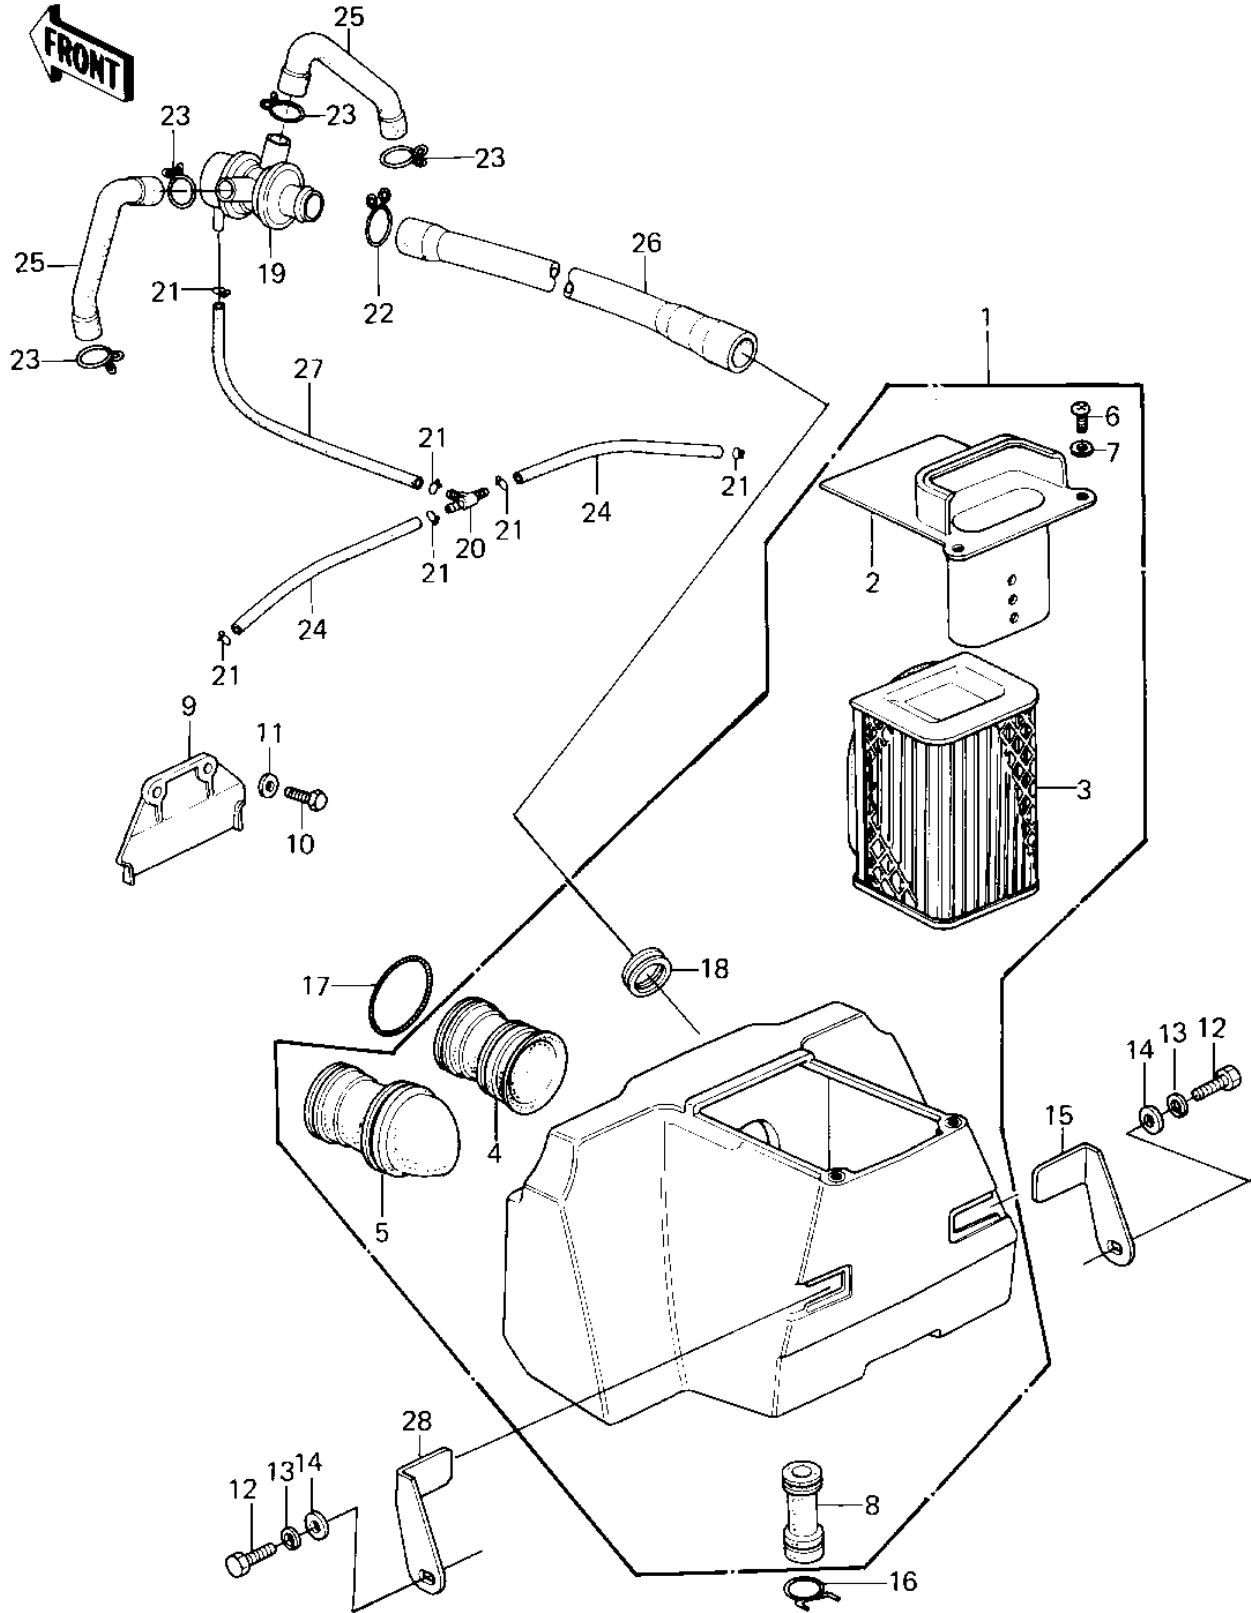

1981 LTD PARTS DIAGRAM

AIR CLEANER ('80-'81 C1/C2)

1981 LTD PARTS LIST

AIR CLEANER ('80-'81 C1/C2)

ITEM NAME	PART NUMBER	QUANTITY
FILTER-ASSY-AIR (Ref # 1)	11010-1103	1
11010-1104 (Canada) (Ref # 1)	11010-1054	1
CAP,AIR FILTER (Ref # 2)	11012-1183	1
ELEMENT,AIR CLNR (Ref # 3)	11013-1013	1
INLET DUCT,#2,3 (Ref # 4)	11015-057	2
INLET PIPE,#1.4 (Ref # 5)	11015-063	2
SCREW PAN HEAD 6X12 (Ref # 6)	220B0612	2
WASHER PLAIN 6MM (Ref # 7)	410B0600	2
TUBE,BREATHER,10X63L (Ref # 8)	92059-1200	1
BAFFLE PLT,AIR CLEANER (Ref # 9)	11019-003	1
BOLT-UPSET (Ref # 10)	112G0618	2
WASHER PLAIN 6MM (Ref # 11)	411B0600	2
BOLT-UPSET,6X12 (Ref # 12)	112G0612	2
WASHER SPRING 6MM (Ref # 13)	461F0600	2
WASHER PLAIN 6MM (Ref # 14)	411B0600	2
BRACKET,AIR CLEANER,R (Ref # 15)	11034-1783	1
CLAMP BREATHER PIPE (Ref # 16)	92037-028	1
SPRING COIL (Ref # 17)	92081-047	4
GROMMET,AIR CLEANER (Ref # 18)	92071-1013	1
VALVE ASSY,AIR SWITCH (Ref # 19)	16126-1017	1
FITTING,TUBE (Ref # 20)	92005-1017	1
CLAMP-PIPE (Ref # 21)	92037-072	6
CLAMP (Ref # 22)	92037-1076	1
CLAMP,BREATHER TUBE (Ref # 23)	92037-213	4
TUBE,VACUUM,LONG (Ref # 24)	92059-1162	2
TUBE (Ref # 24)	92059-1034	2
TUBE,19X21X340L (Ref # 26)	92059-1039	1
TUBE,4X9X220L (Ref # 27)	92059-1040	1
BRACKET,AIR CLEANER,L (Ref # 28)	11034-1782	1