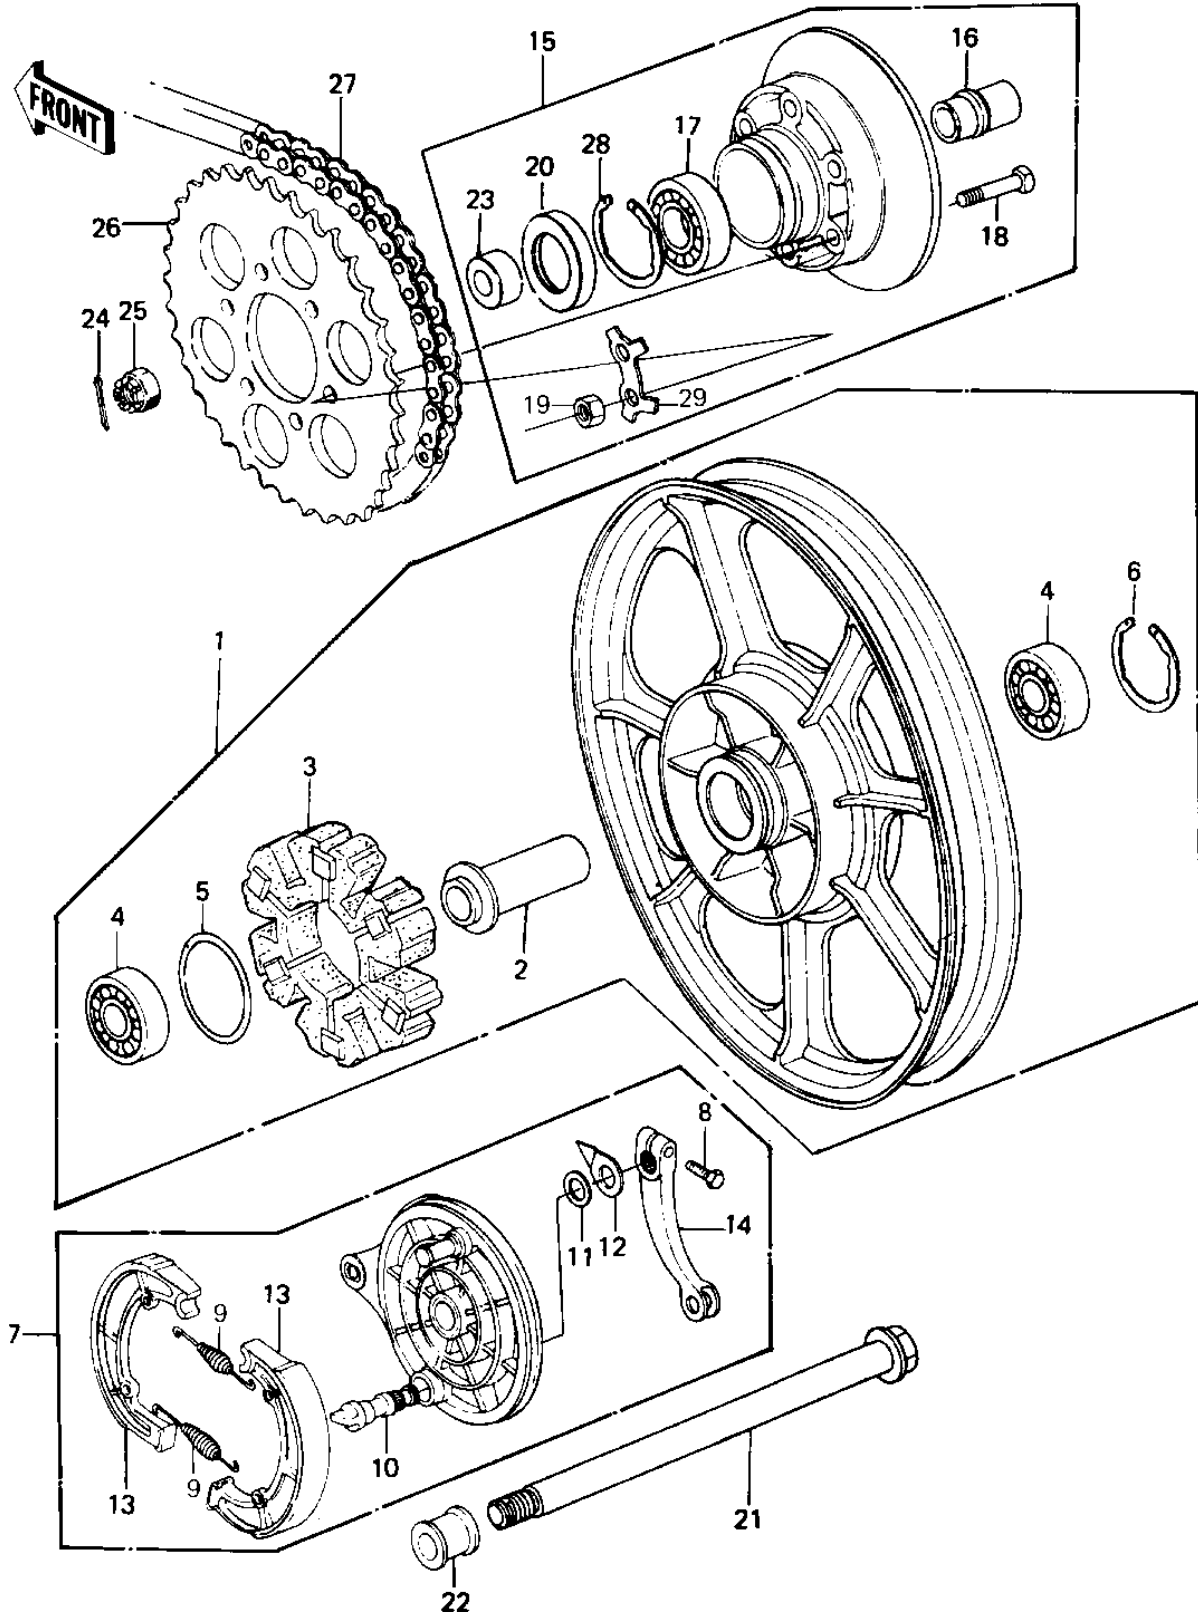

1981 LTD PARTS DIAGRAM

REAR WHEEL/HUB/BRAKE/CHAIN ('80-'81 C1/C

1981 LTD PARTS LIST

REAR WHEEL/HUB/BRAKE/CHAIN ('80-'81 C1/C)

ITEM NAME	PART NUMBER	QUANTITY
WHEEL ASSY,REAR (Ref # 1)	41073-1081	1
COLLAR,RR WHEEL BRG (Ref # 2)	92027-1267	1
SHOCK DAMPER,REAR HUB (Ref # 3)	42014-033	1
BRG,BALL,#6303ZZC3 (Ref # 4)	601B6303ZZ	2
"0" RING,65MM (Ref # 5)	671B2565	1
CIRCLIP,47M/M (Ref # 6)	92033-1042	1
PANEL-ASY,BRK BLACK (Ref # 7)	41035-1055	1
PANEL-ASY,BRK BLACK (Ref # 7)	41035-1055	1
BOLT HEX HEAD 8X28 (Ref # 8)	114G0828	1
SPRING,BRAKE SHOE (Ref # 9)	41049-012	2
CAM SHAFT,BRAKE (Ref # 10)	41050-017	1
DUST SHIELD-BRAKE CAM (Ref # 11)	41051-003	1
INDICATOR,BRAKE SHOE (Ref # 12)	41085-004	1
SHOE,BRAKE (Ref # 13)	42019-012	2
LEVER REAR BRAKE CAM (Ref # 14)	42029-039	1
COUPLING ASSY,RR HUB (Ref # 15)	42033-1021	1
SLEEVE, REAR HUB COUPLING (Ref # 16)	42036-1036	1
BALL BEARING,#6206 (Ref # 17)	601B6206	1
BOLT (Ref # 18)	92001-161	6
NUT 10MM (Ref # 19)	42045-005	6
OIL SEAL (Ref # 20)	92050-027	1
AXLE,RR (Ref # 21)	41068-1086	1
COLLAR,AXLE,L=28M/M (Ref # 22)	92027-1226	1
COLLAR,RR AXLE L.H (Ref # 23)	92027-1262	1
PIN-COTTER,4.0X35 (Ref # 24)	550D4035	1
NUT CASTLE,16MM (Ref # 25)	92015-055	1
SPROCKET,REAR,38T (Ref # 26)	42041-1054	1
CHAIN,530X100 SH-O (Ref # 27)	92057-1050	1
CIRCLIP,62M/M (Ref # 28)	92033-1044	1