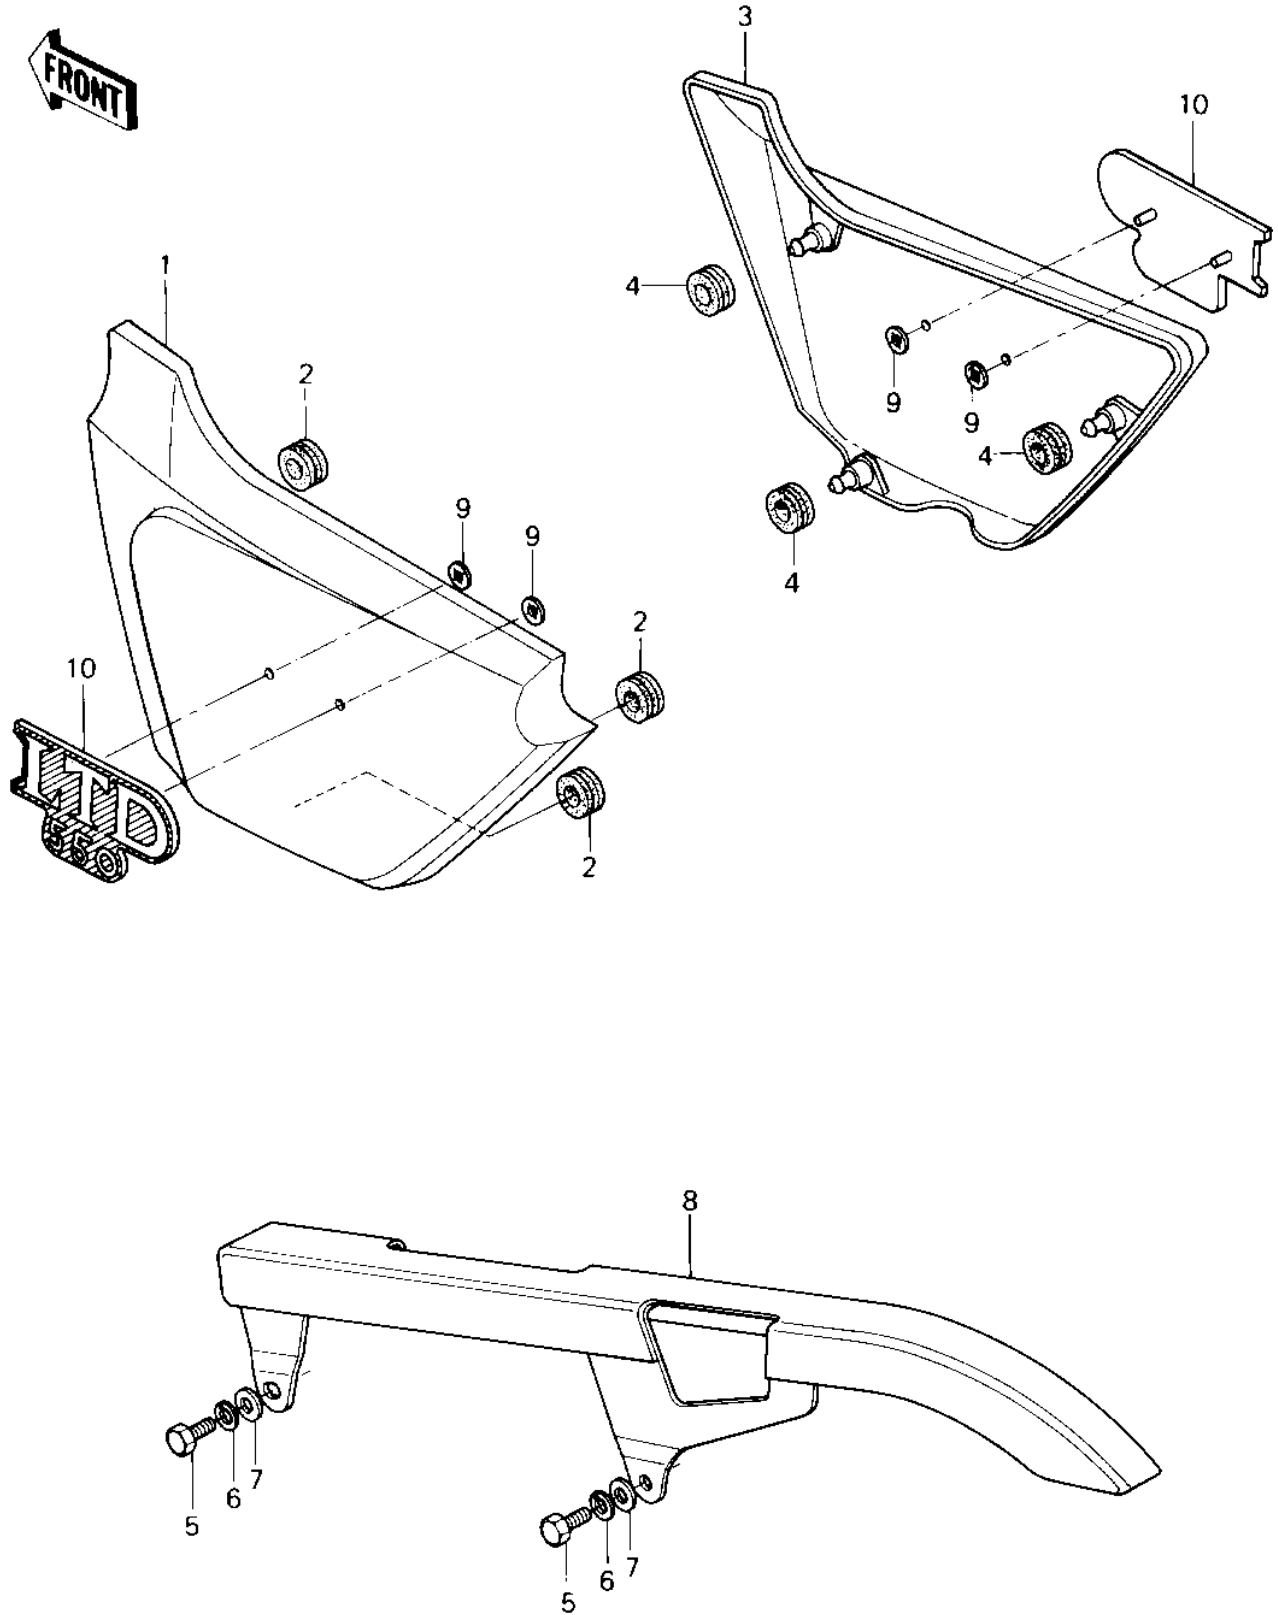

1981 LTD PARTS DIAGRAM

SIDE COVERS/CHAIN COVER (80-'81 C1/C2)

1981 LTD PARTS LIST

SIDE COVERS/CHAIN COVER ('80-'81 C1/C2)

ITEM NAME	PART NUMBER	QUANTITY
COVER,SIDE,L.H,L.RED (Ref # 1)	36001-1097-7Y	1
COVER,SIDE,L.H,EBONY (Ref # 1)	36001-1097-8G	1
COVER-SIDE,LH,L.M.RED (Ref # 1)	36001-1097-E2	1
GROMMET (Ref # 2)	92071-056	3
COVER,SIDE,R.H,L.RED (Ref # 3)	36001-1098-7Y	1
COVER,SIDE,R.H,EBONY (Ref # 3)	36001-1098-8G	1
COVER-SIDE,RH,L.M.RED (Ref # 3)	36001-1098-E2	1
GROMMET (Ref # 4)	92071-056	3
BOLT-UPSET,6X16 (Ref # 5)	112G0616	2
WASHER SPRING 6MM (Ref # 6)	461F0600	2
WASHER PLAIN 6MM (Ref # 7)	410B0600	2
CASE-CHAIN,CR-PLATED (Ref # 8)	36014-1038	1
CASE-CHAIN,CR-PLATED (Ref # 8)	36014-1038	1
NUT,LOCK,3MM (Ref # 9)	92018-005	4
MARK,SIDE COV"LTD550" (Ref # 10)	56018-1161	4
MARK,SIDE COV,LTD550 (Ref # 10)	56018-1179	2