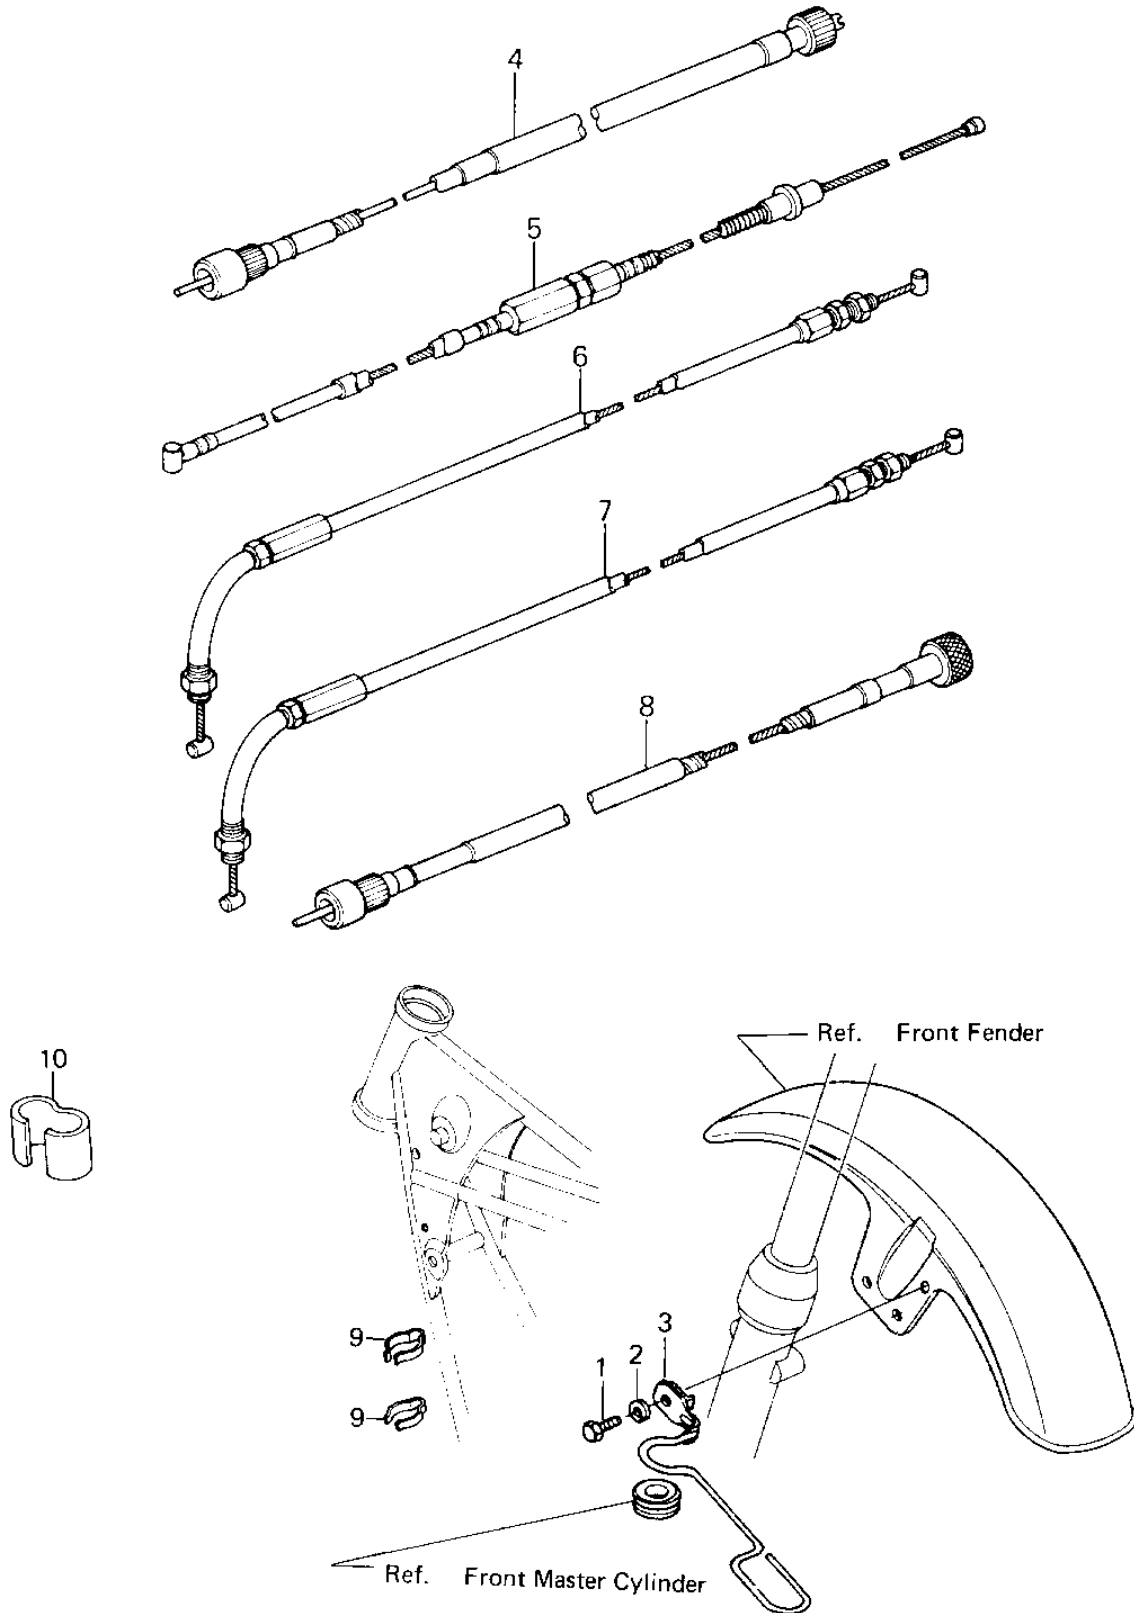

1981 LTD PARTS DIAGRAM

CABLES ('80-81 C1/C2)

1981 LTD PARTS LIST

CABLES ('80-81 C1/C2)

ITEM NAME	PART NUMBER	QUANTITY
BOLT-UPSET,6X12 (Ref # 1)	112G0612	1
WASHER SPRING 6MM (Ref # 2)	461F0600	1
CLAMP,CABLE (Ref # 3)	92037-1116	1
CLAMP,CABLE (Ref # 3)	92037-1116	1
CABLE,SPEEDOMETER (Ref # 4)	54001-1029	1
CABLE,CLUTCH (Ref # 5)	54011-1047	1
CABLE,THROTTLE,OPEN (Ref # 6)	54012-1012	1
CABLE,THROTTLE,CLOSE (Ref # 7)	54012-1013	1
CABLE,TACHOMETER (Ref # 8)	54018-1008	1
CLAMP,CLUTCH CABLE (Ref # 9)	92037-1086	2
CLAMP-CABLE (Ref # 10)	92037-069	1