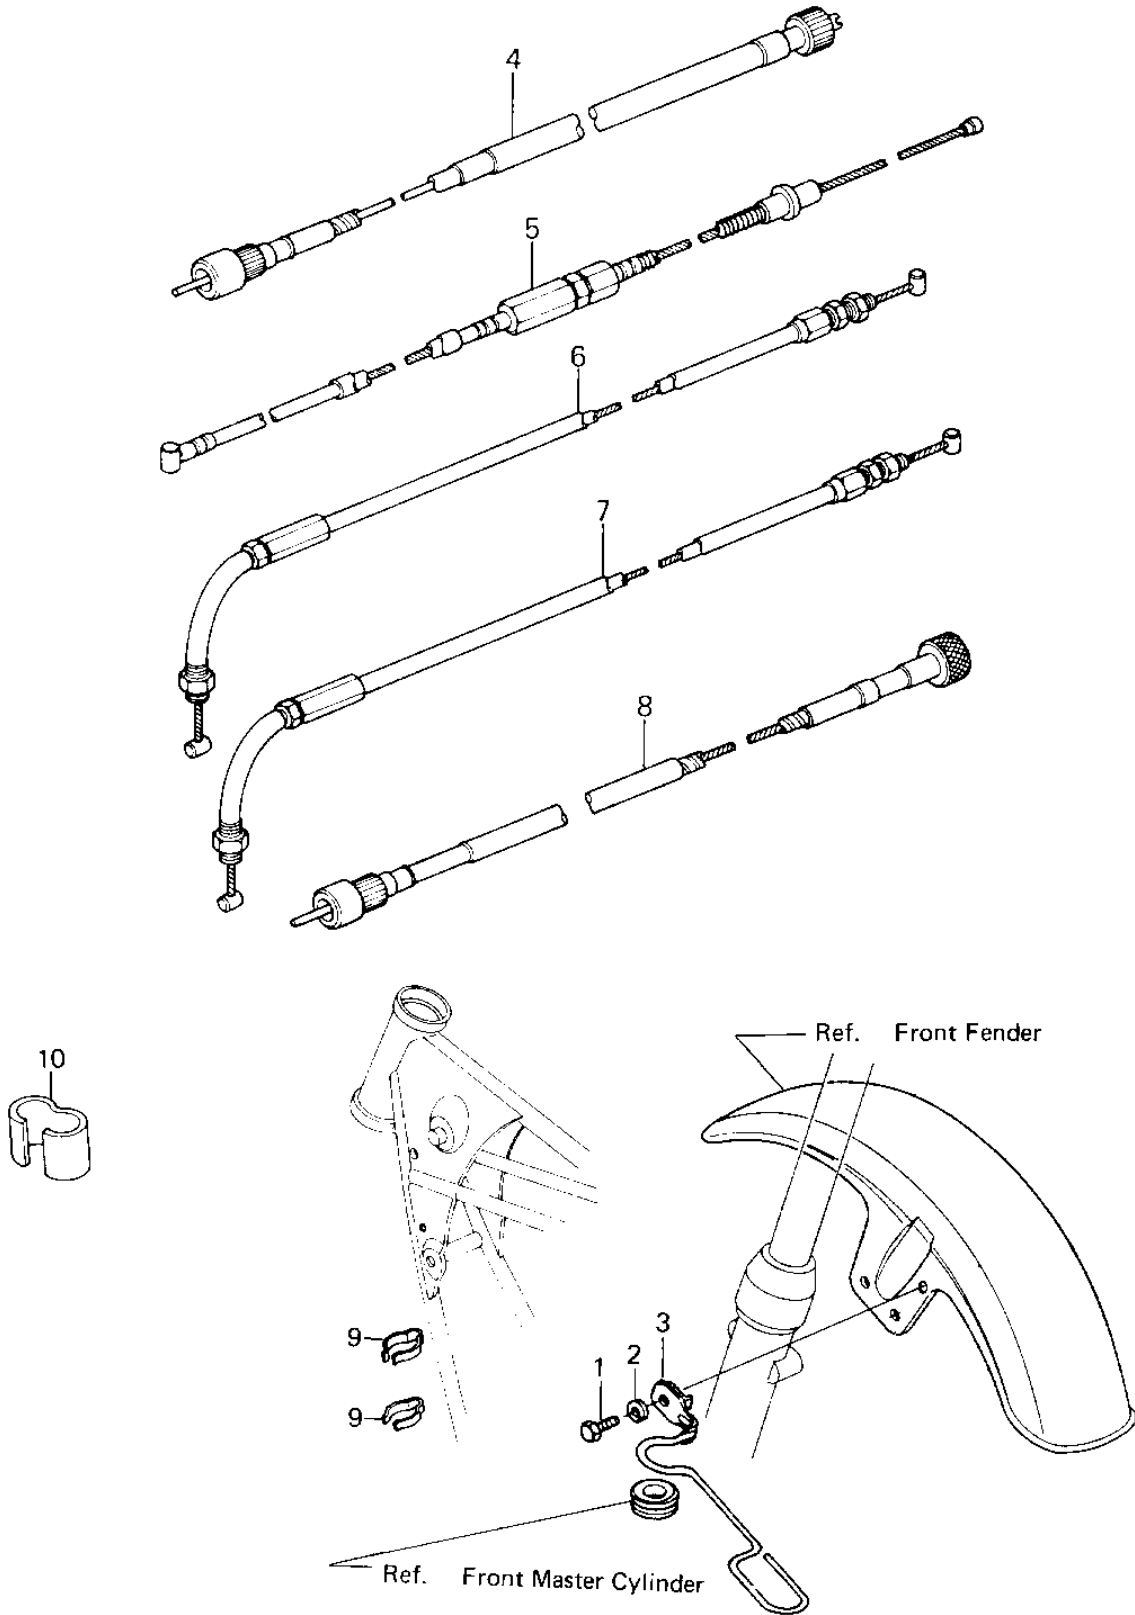

1981 LTD PARTS DIAGRAM

CABLES ('80-81 C1/C2)

1981 LTD PARTS LIST

CABLES ('80-81 C1/C2)

ITEM NAME	PART NUMBER	QUANTITY
BOLT-UPSET,6X12 (Ref # 1)	112G0612	1
WASHER SPRING 6MM (Ref # 2)	461F0600	1
CLAMP,CABLE (Ref # 3)	92037-1116	1
CLAMP,CABLE (Ref # 3)	92037-1116	1
CABLE,SPEEDOMETER (Ref # 4)	54001-1029	1
CABLE,CLUTCH (Ref # 5)	54011-1047	1
CABLE,THROTTLE,OPEN (Ref # 6)	54012-1012	1
CABLE,THROTTLE,CLOSE (Ref # 7)	54012-1013	1
CABLE,TACHOMETER (Ref # 8)	54018-1008	1
CLAMP,CLUTCH CABLE (Ref # 9)	92037-1086	2
CLAMP-CABLE (Ref # 10)	92037-069	1