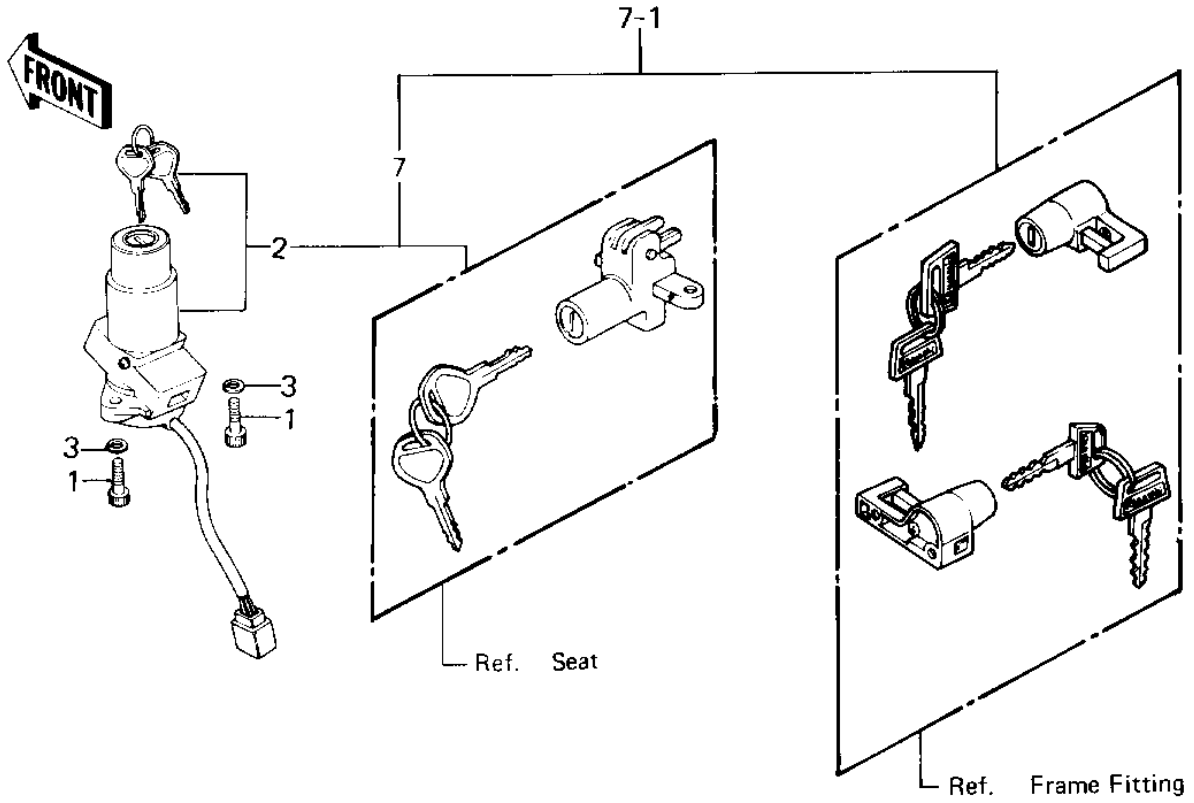

1981 LTD PARTS DIAGRAM

IGNITION SWITCH/LOCKS/REFLECTORS ('80-'8

1981 LTD PARTS LIST

IGNITION SWITCH/LOCKS/REFLECTORS ('80-'8

ITEM NAME	PART NUMBER	QUANTITY
BOLT-SOCKET,6X16,BLAC (Ref # 1)	120S0616	2
SWITCH ASSY,IGNITION (Ref # 2)	27005-5014	1
WASHER SPRING 6MM (Ref # 3)	461F0600	2
SWITCH-BRAKE LAMP (Ref # 4)	27010-017	1
SPRING,BRAKE LAMP SN (Ref # 5)	27011-017	1
KEY-LOCK,BLANK (Ref # 6)	27008-1103	(1
LOCK ASSY,KZ550A1 (Ref # 7)	27004-5016	(1
LOCK ASSY (Ref # 7-1)	27004-5099	(1
WASHER,5.2X16X16X1.2T (Ref # 8)	25009-004	4
REFLECTOR ASSY,FRONT (Ref # 9)	28001-1015	2
SCREW,5X16,BLACK (Ref # 10)	92009-1099	4