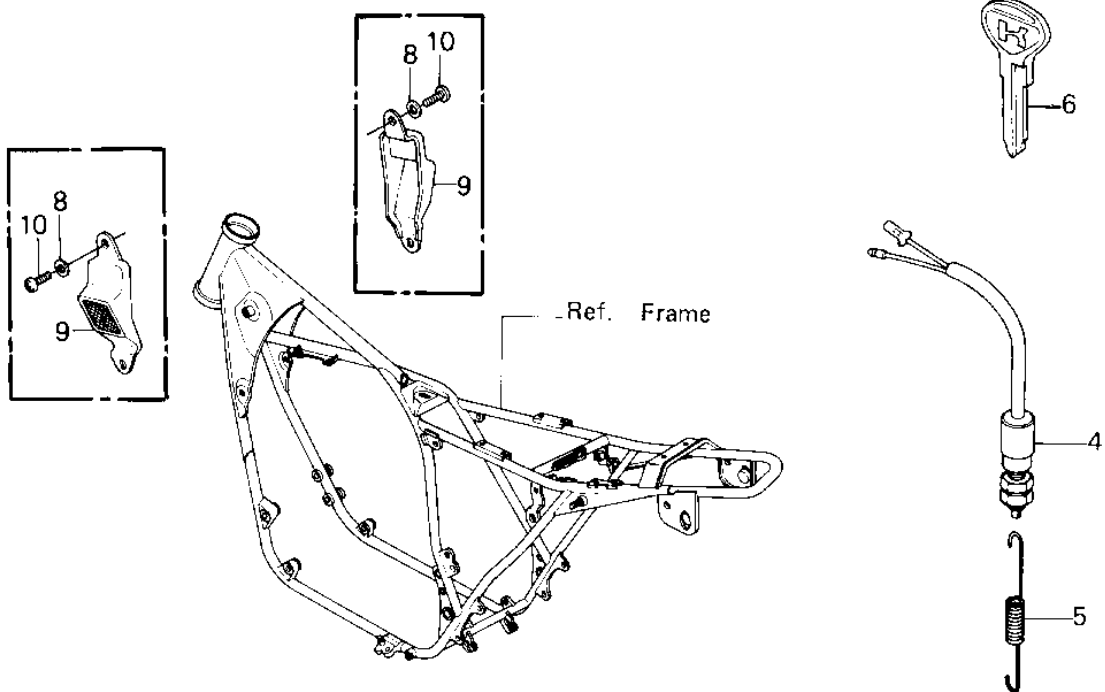

1981 LTD PARTS DIAGRAM

IGNITION SWITCH/LOCKS/REFLECTORS ('80-'8

1981 LTD PARTS LIST

IGNITION SWITCH/LOCKS/REFLECTORS ('80-'8

ITEM NAME	PART NUMBER	QUANTITY
BOLT-SOCKET,6X16,BLAC (Ref # 1)	120S0616	2
SWITCH ASSY,IGNITION (Ref # 2)	27005-5014	1
WASHER SPRING 6MM (Ref # 3)	461F0600	2
SWITCH-BRAKE LAMP (Ref # 4)	27010-017	1
SPRING,BRAKE LAMP SN (Ref # 5)	27011-017	1
KEY-LOCK,BLANK (Ref # 6)	27008-1103	(1
LOCK ASSY,KZ550A1 (Ref # 7)	27004-5016	(1
LOCK ASSY (Ref # 7-1)	27004-5099	(1
WASHER,5.2X16X16X1.2T (Ref # 8)	25009-004	4
REFLECTOR ASSY,FRONT (Ref # 9)	28001-1015	2
SCREW,5X16,BLACK (Ref # 10)	92009-1099	4