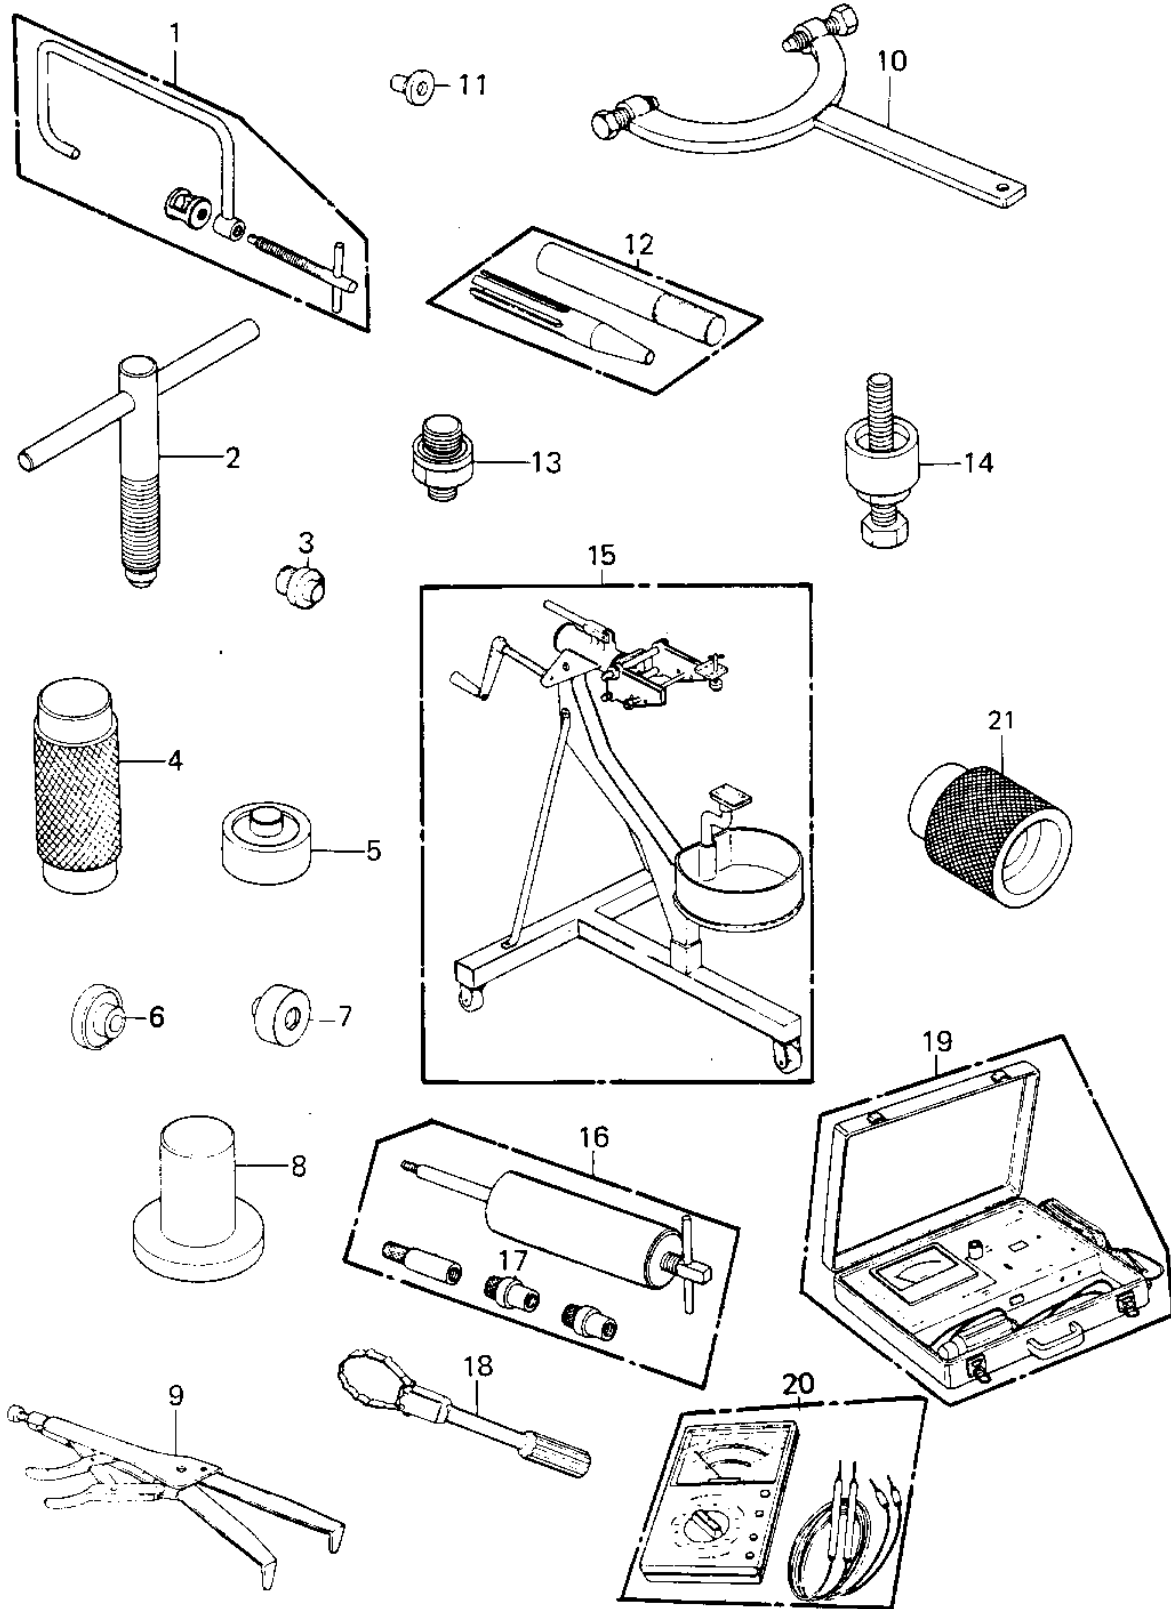

# 1981 LTD PARTS DIAGRAM

SPECIAL SERVICE TOOLS "B" ('80-'81 C1/C2)

# 1981 LTD PARTS LIST

## SPECIAL SERVICE TOOLS "B" ('80-'81 C1/C2)

ITEM NAME	PART NUMBER	QUANTITY
COMPRESSOR,VLV SPRING (Ref # 1)	57001-241	1
57001-1216 (Canada) (Ref # 2)	57001-254	1
GUIDE,SHIFT OIL SEAL (Ref # 3)	57001-264	1
57001-1129 (Canada) (Ref # 4)	57001-287	1
57001-1129 (Canada) (Ref # 5)	57001-288	1
57001-1129 (Canada) (Ref # 6)	57001-289	1
57001-1129 (Canada) (Ref # 7)	57001-290	1
*** N.L.A.*** (Canada) (Ref # 8)	57001-297	1
57001-1243 (Canada) (Ref # 9)	57001-305	1
57001-1313 (Canada) (Ref # 10)	57001-308	1
ADAPTER,2ND GEAR PULR (Ref # 11)	57001-317	1
*** N.L.A.*** (Canada) (Ref # 12)	57001-380	1
57001-1278 (Canada) (Ref # 13)	57001-403	1
UNAVAILABLE IN PRICE BOOK (Ref # 14)	57001-535	1
*** N.L.A.*** (Canada) (Ref # 15)	57001-900	1
PULLER-PISTON PIN (Ref # 16)	57001-910	1
ADAPTER B, PIN PULLER (Ref # 17)	57001-913	1
57001-1094 (Canada) (Ref # 18)	57001-921	2
*** N.L.A.*** (Canada) (Ref # 19)	57001-980	1
MULTIMETER (Ref # 20)	57001-983	1
DRIVER,FORK OIL SEAL (Ref # 21)	57001-1091	1