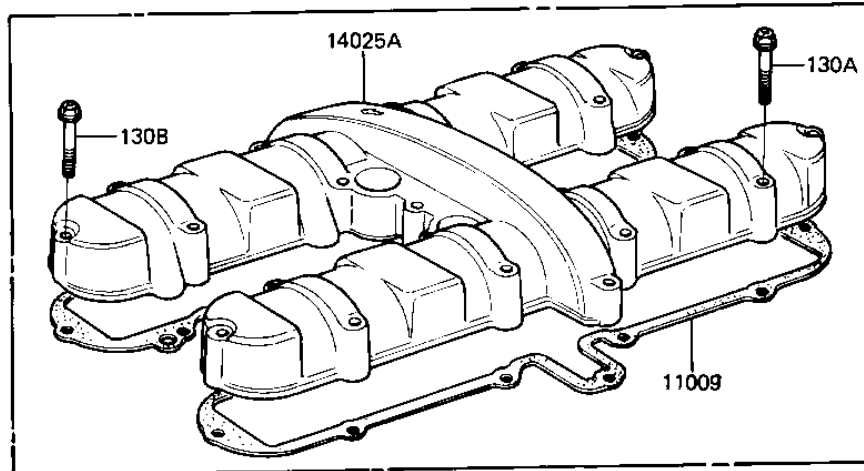

1983 LTD PARTS DIAGRAM

CYLINDER HEAD COVERS ('82-'83 C3/C4)

E1112-0023

1983 LTD PARTS LIST

CYLINDER HEAD COVERS ('82-'83 C3/C4)

ITEM NAME	PART NUMBER	QUANTITY
GASKET,CYL HEAD COVER (Ref # 11009)	11009-1058	1
CAP,REED VALVE,SILVER (Ref # 11012)	11012-1193	2
VALVE ASSY REED (Ref # 12021)	12021-1003	2
COVER,CYL HEAD,SILVER (Ref # 14025)	14025-1300	1
BOLT,FLANGED,6X20 (Ref # 130)	130G0620	4
BOLT,FLANGED,6X35 (Ref # 130A)	130H0635	16
BOLT,FLANGED,6X45 (Ref # 130B)	130G0645	4
BOLT,FLANGED,6X65 (Ref # 1300)	130G0665	4