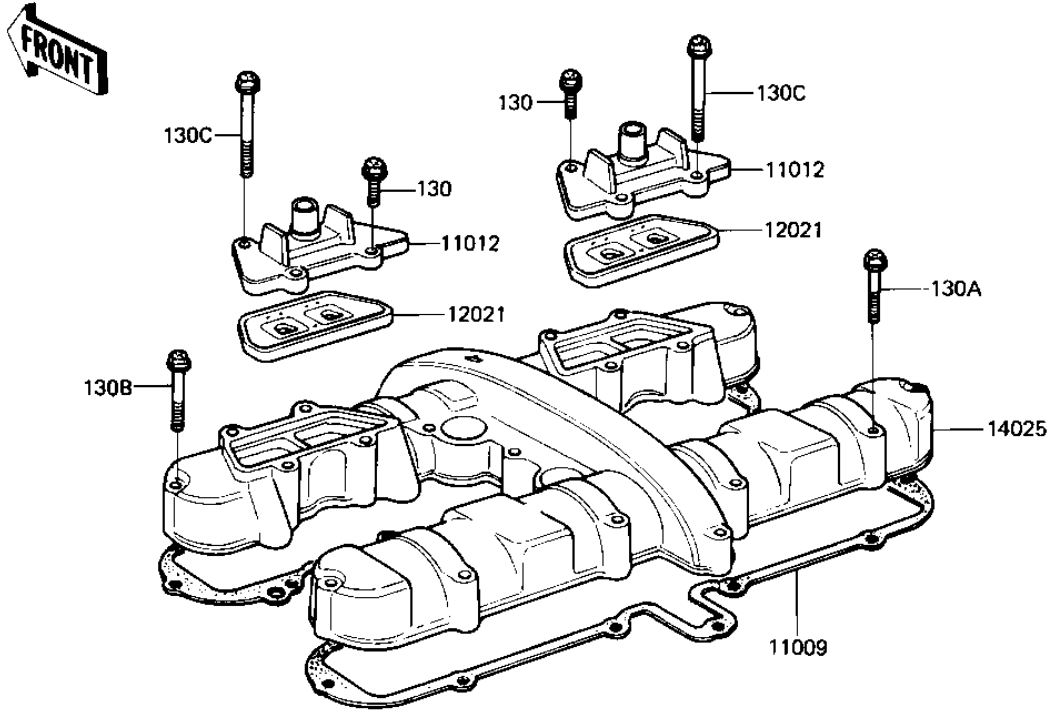

1983 LTD PARTS DIAGRAM

CYLINDER HEAD COVERS ('82-'83 C3/C4)

E1112-0023

1983 LTD PARTS LIST

CYLINDER HEAD COVERS ('82-'83 C3/C4)

ITEM NAME	PART NUMBER	QUANTITY
GASKET,CYL HEAD COVER (Ref # 11009)	11009-1058	1
CAP,REED VALVE,SILVER (Ref # 11012)	11012-1193	2
VALVE ASSY REED (Ref # 12021)	12021-1003	2
COVER,CYL HEAD,SILVER (Ref # 14025)	14025-1300	1
BOLT,FLANGED,6X20 (Ref # 130)	130G0620	4
BOLT,FLANGED,6X35 (Ref # 130A)	130H0635	16
BOLT,FLANGED,6X45 (Ref # 130B)	130G0645	4
BOLT,FLANGED,6X65 (Ref # 1300)	130G0665	4