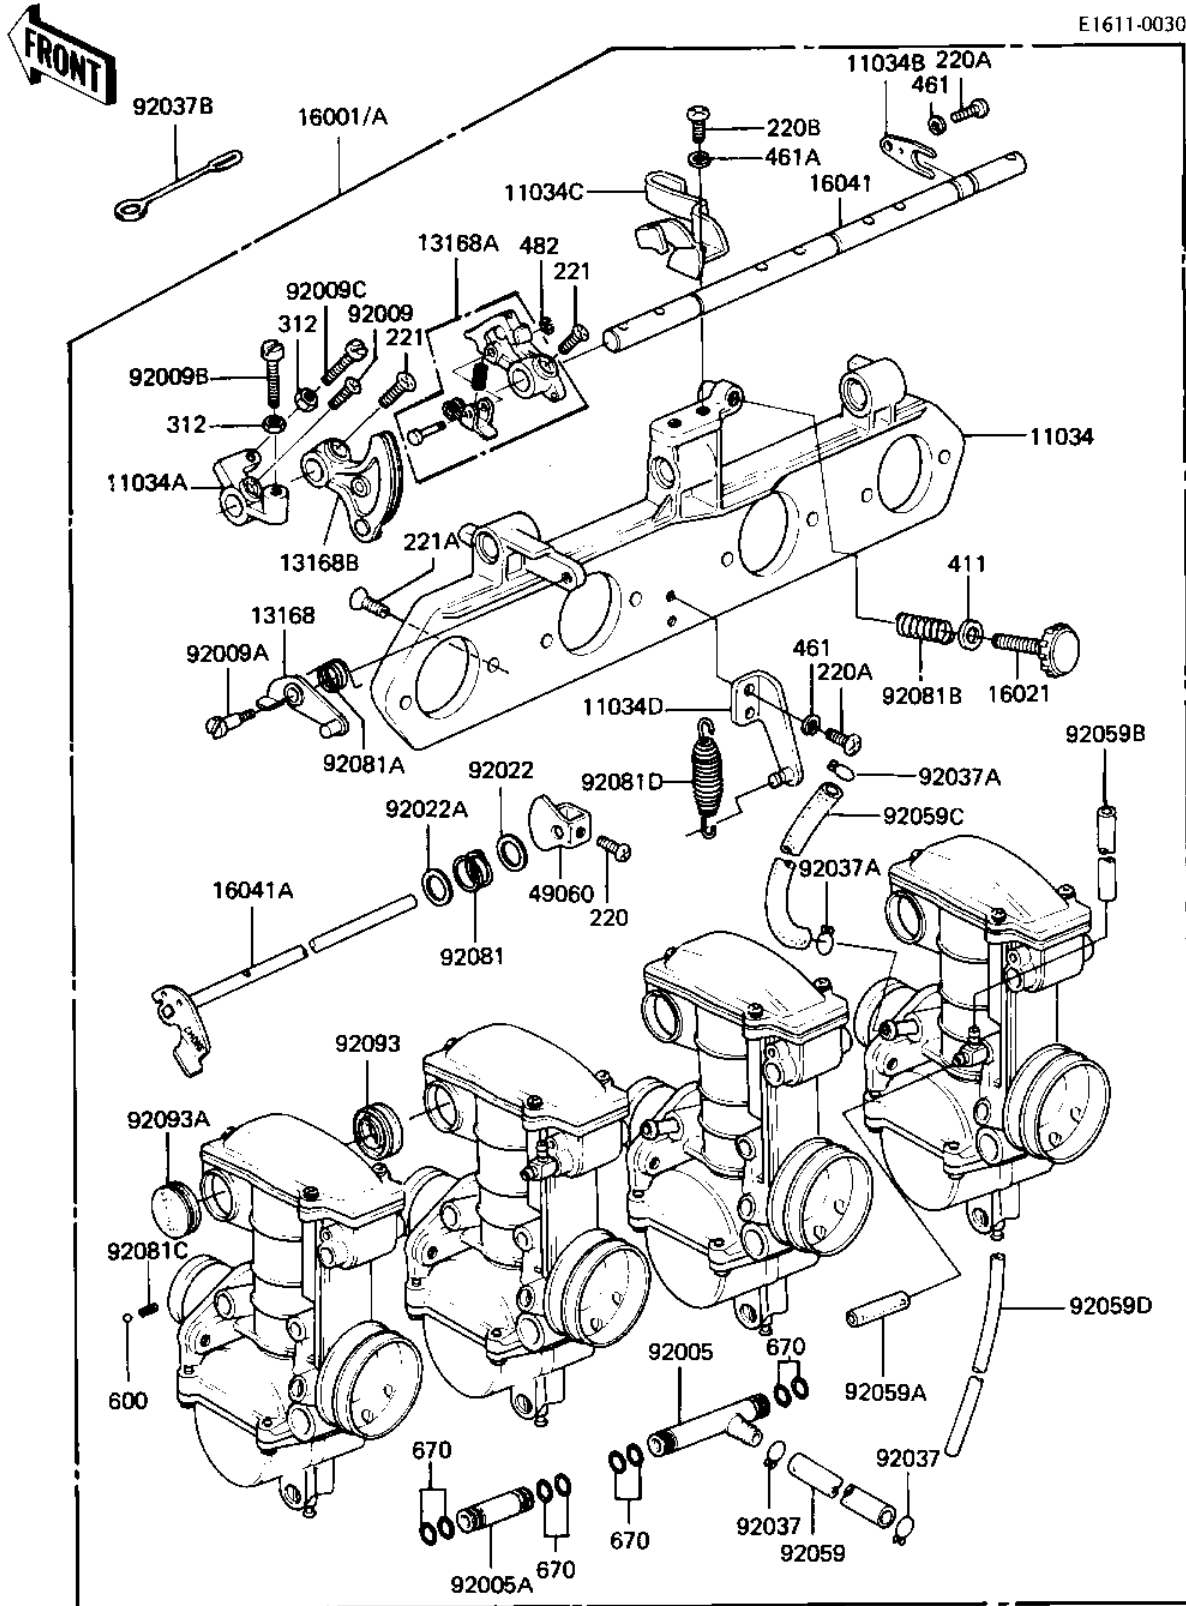

1983 LTD PARTS DIAGRAM

CARBURETOR ASSY ('82-'83 C3/C4)

E1611-0030

1983 LTD PARTS LIST

CARBURETOR ASSY ('82-'83 C3/C4)

ITEM NAME	PART NUMBER	QUANTITY
BRACKET,CARBURETOR (Ref # 11034)	11034-1588	1
BRACKET,THROTTLE STOP (Ref # 11034A)	11034-1590	1
PLATE,THROTTLE SHAFT (Ref # 11034B)	11034-1591	1
BRACKET,THROTTLE CABL (Ref # 11034C)	11034-1592	1
BRACKET,THROTTLE RETN (Ref # 11034D)	11034-1593	1
LEVER ASSY,TIMING (Ref # 13168)	13168-1053	1
LEVER,ASSY,THROTTLE (Ref # 13168A)	13168-1054	1
LEVER,ASSY,THROTTLE (Ref # 13168B)	13168-1055	1
CARBURETOR ASSY, (Ref # 16001)	16001-1210	1
SCREW,THROTTLE STOP (Ref # 16021)	16021-1017	1
SHAFT,THROTTLE (Ref # 16041)	16041-1012	1
SHAFT,CHOKE LEVER (Ref # 16041A)	16041-1021	1
CAM,CHOKE (Ref # 49060)	49060-1002	1
"T"JOINT,FUEL (Ref # 92005)	92005-1020	1
JOINT,FUEL (Ref # 92005A)	92005-1021	2
SCREW.CNTSNK HD,4X12 (Ref # 92009)	92009-1080	1
SCREW,TIMING LEVER (Ref # 92009A)	92009-1081	1
SCREW,TIMING LEVER (Ref # 92009B)	92009-1082	1
SCREW,THROTTLE STOP (Ref # 92009C)	92009-1083	1
WASHER,CHOKE LEVER (Ref # 92022)	92022-1168	1
WASHER,CHOKE LEVER (Ref # 92022A)	92022-1169	1
CLAMP,FUEL HOSE (Ref # 92037)	92037-1158	2
CLAMP,NEGATIVE PRESSU (Ref # 92037A)	92037-1159	2
CLAMP,OVER FLOW PIPE (Ref # 92037B)	92037-134	1
HOSE,FUEL,7X12X180 (Ref # 92059)	92059-1098	1
HOSE,AIR VENT,4.5X30 (Ref # 92059A)	92059-1099	2
HOSE,AIR VENT,4.5X300 (Ref # 92059B)	92059-1100	2
HOSE,NEGATIVE PRESSUR (Ref # 92059C)	92059-1101	1
HOSE,OVERFLOW,3.5X550 (Ref # 92059D)	92059-1102	4