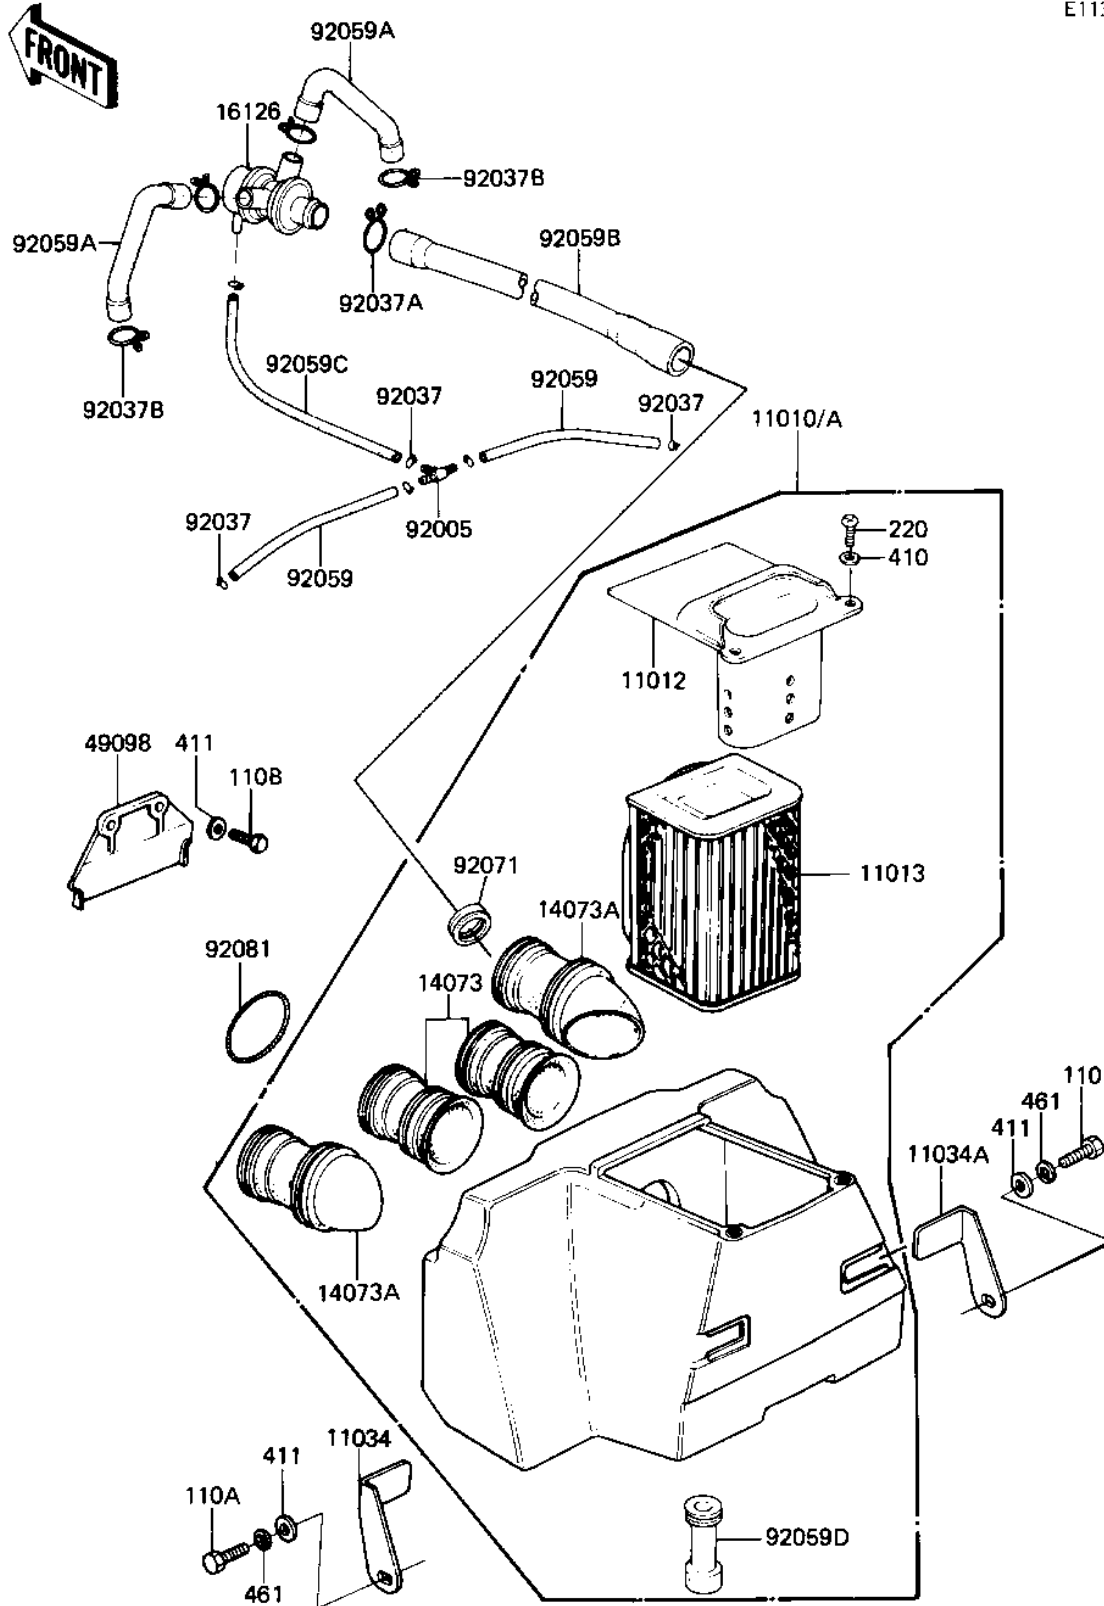

1983 LTD PARTS DIAGRAM

AIR CLEANER ('82-'83 C3/C4)

E1130-0044

1983 LTD PARTS LIST

AIR CLEANER ('82-'83 C3/C4)

ITEM NAME	PART NUMBER	QUANTITY
FILTER-ASSY-AIR (Ref # 11010)	11010-1103	1
CAP,AIR FILTER,INTAKE (Ref # 11012)	11012-1185	1
ELEMENT,AIR CLNR (Ref # 11013)	11013-1013	1
BRACKET,AIR CLEANER,L (Ref # 11034)	11034-1782	1
BRACKET,AIR CLEANER,R (Ref # 11034A)	11034-1783	1
INLET DUCT,#2,3 (Ref # 14073)	11015-057	2
INLET PIPE,#1.4 (Ref # 14073A)	11015-063	2
VALVE ASSY,AIR SWITCH (Ref # 16126)	16126-1017	1
BAFFLE PLT,AIR CLEANER (Ref # 49098)	11019-003	1
FITTING,TUBE (Ref # 92005)	92005-1017	1
CLAMP-PIPE (Ref # 92037)	92037-072	6
CLAMP (Ref # 92037A)	92037-1076	1
CLAMP,BREATHING TUBE (Ref # 92037B)	92037-213	4
TUBE,VACUUM,LONG (Ref # 92059)	92059-1162	2
TUBE (Ref # 92059A)	92059-1034	2
TUBE,19X21X340L (Ref # 92059B)	92059-1039	1
TUBE,4X9X220L (Ref # 92059C)	92059-1040	1
TUBE,BREATHING,10X63L (Ref # 92059D)	92059-1200	1
GROMMET,AIR CLEANER (Ref # 92071)	92071-1013	1
SPRING COIL (Ref # 92081)	92081-047	4
BOLT-UPSET,6X12 (Ref # 110)	112G0612	1
BOLT-UPSET 6X14 (Ref # 110A)	112B0614	1
BOLT-UPSET (Ref # 110B)	112G0618	2
SCREW PAN HEAD 6X12 (Ref # 220)	220B0612	2
WASHER PLAIN 6MM (Ref # 410)	410B0600	2
WASHER PLAIN 6MM (Ref # 411)	411B0600	4
WASHER SPRING 6MM (Ref # 461)	461F0600	2