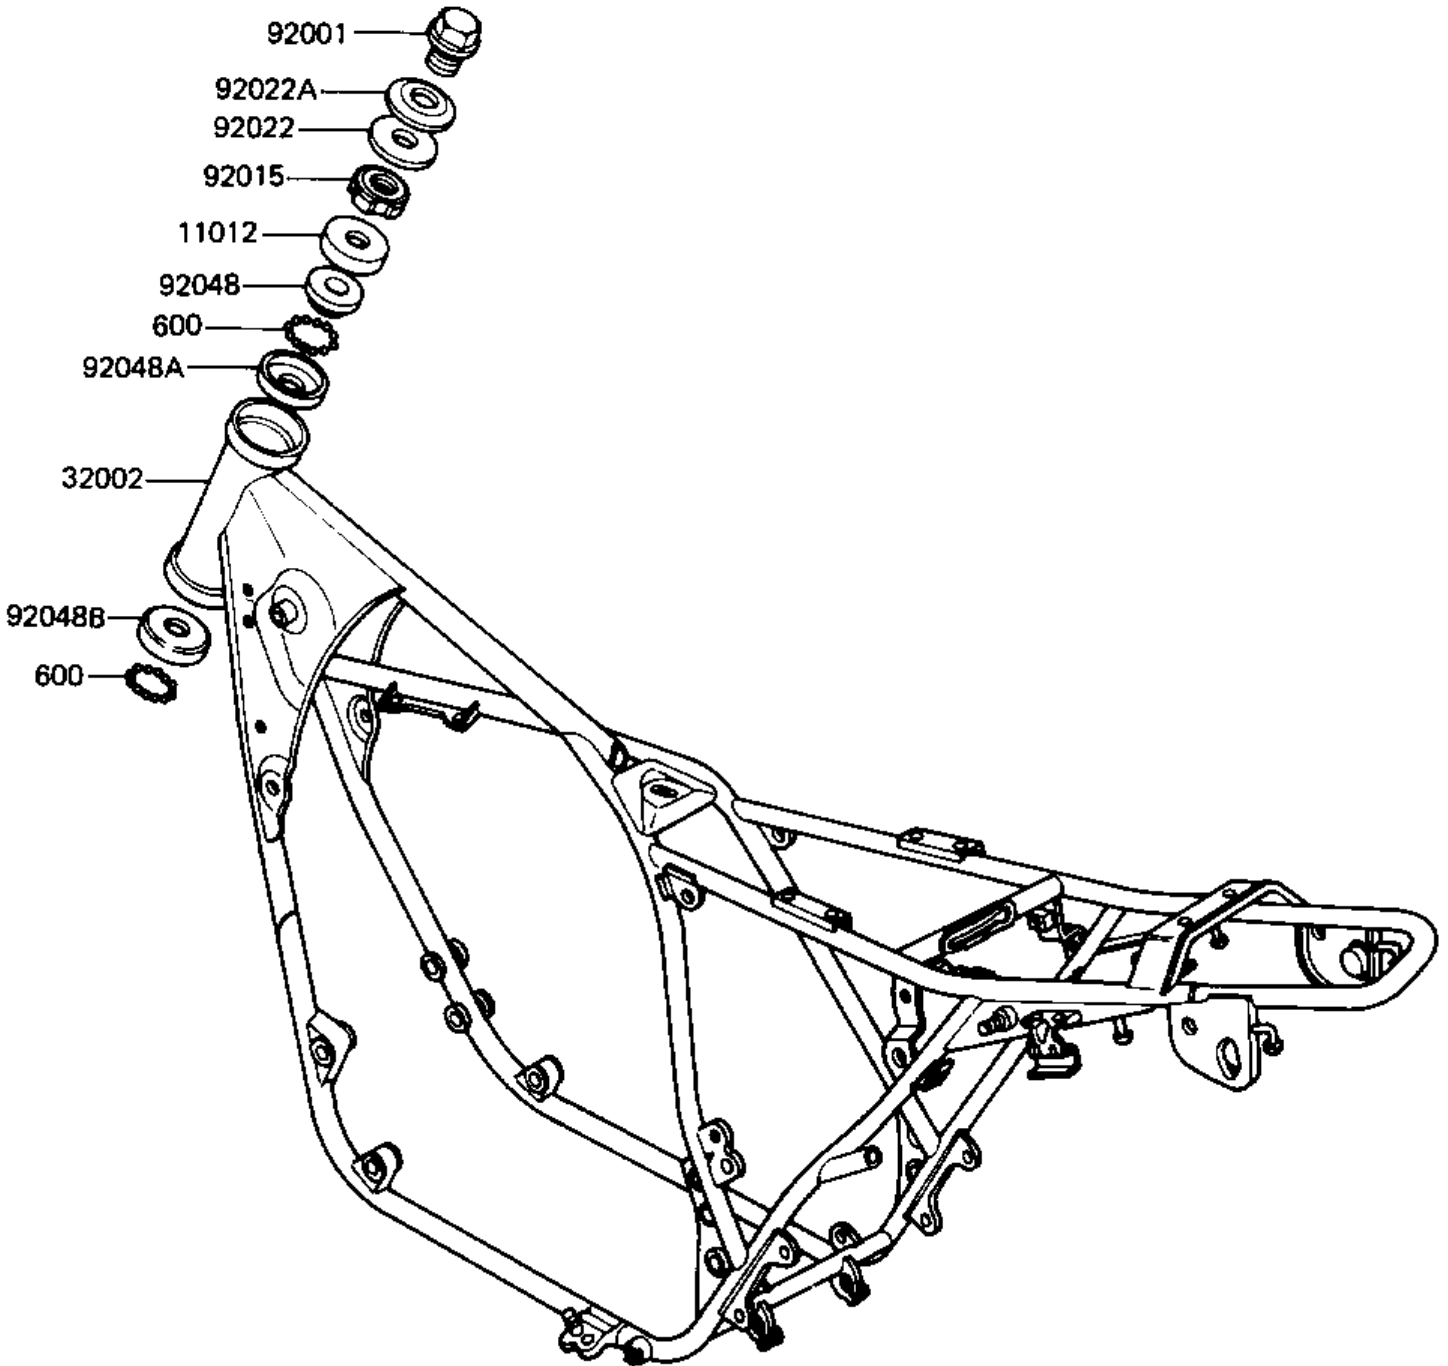

1983 LTD PARTS DIAGRAM

FRAME ('82-'83 C3/C4)

F2120-0059

1983 LTD PARTS LIST

FRAME ('82-'83 C3/C4)

ITEM NAME	PART NUMBER	QUANTITY
CAP, STEERING STEM (Ref # 11012)	46098-016	1
FRAME-COMP (Ref # 32002)	32002-1327	1
BOLT,STEERG STEM HEAD (Ref # 92001)	92007-031	1
NUT STEERING STEM LCK (Ref # 92015)	92090-007	1
WASHER,WAVE (Ref # 92022)	46100-003	1
WASHER,STEERG STM HD (Ref # 92022A)	92022-230	1
CONE,STRNG STM BRNG (Ref # 92048)	92047-011	1
RACE STRNG STEM BERNG (Ref # 92048A)	92048-006	1
RACE,STRNG STM BRNG (Ref # 92048B)	92048-008	1
BALL STEEL 1/4' (Ref # 600)	600A0800	39