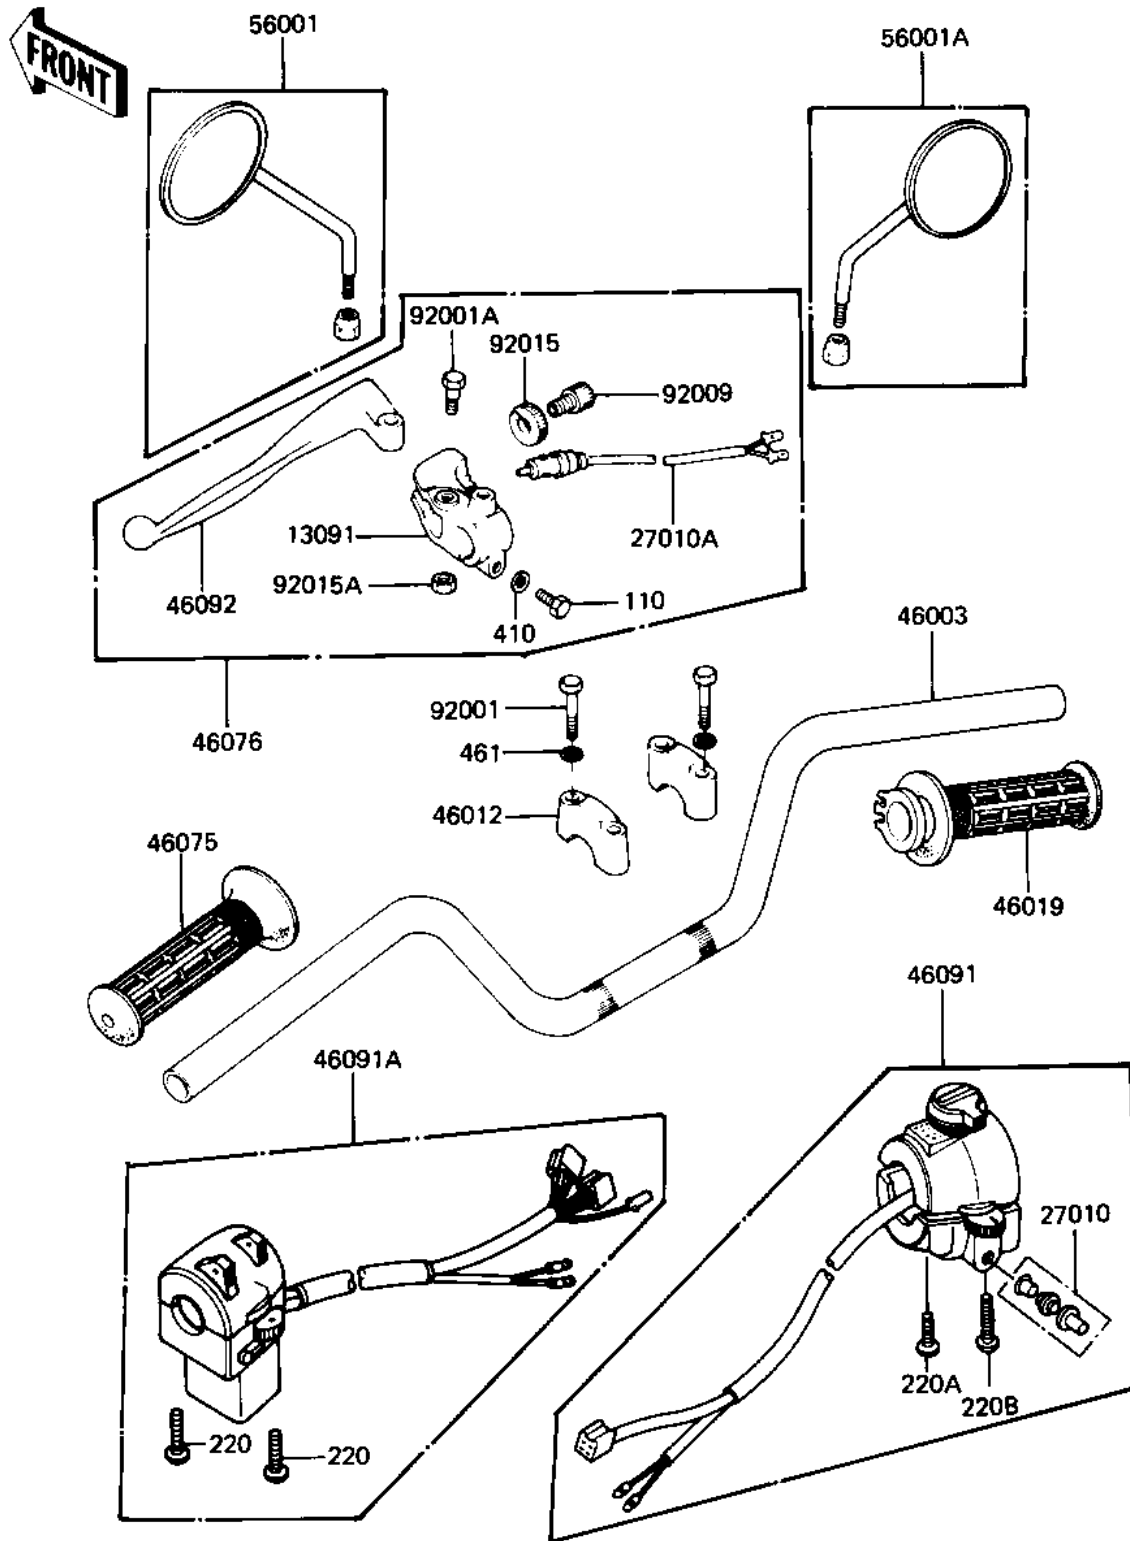

1983 LTD PARTS DIAGRAM

HANDLEBAR ('82-'83 C3/C4)

F2310-0077

1983 LTD PARTS LIST

HANDLEBAR ('82-'83 C3/C4)

ITEM NAME	PART NUMBER	QUANTITY
HOLDER,CLUTCH LEVER (Ref # 13091)	46094-019	1
SWITCH ASSY,HORN BUTN (Ref # 27010)	27010-1009	1
SWITCH,CLUTCH (Ref # 27010A)	27043-002	1
HANDLEBAR (Ref # 46003)	46003-1087	1
HOLDER-HANDLEBAR (Ref # 46012)	46012-008	2
GRIP-ASSY THROTTLE (Ref # 46019)	46019-1017	1
GRIP,LH (Ref # 46075)	46075-1022	1
LEVER ASSY,CLUTCH (Ref # 46076)	46076-054	1
HOUSING ASSY,R.H,CONT (Ref # 46091)	46091-1101	1
HOUSING-ASSY-CONTROL, (Ref # 46091A)	46091-1195	1
LEVER,CLUTCH (Ref # 46092)	46092-023	1
REAR VIEW MIRROR,LH (Ref # 56001)	56001-1079	1
REAR VIEW MIRROR,RH (Ref # 56001A)	56001-1080	1
BOLT 8X38 (Ref # 92001)	92001-1405	4
BOLT,HEX HEAD (Ref # 92001A)	92007-047	1
SCREW CABLE ADJUST (Ref # 92009)	46055-003	1
NUT,CABLE ADJUST NUT (Ref # 92015)	46056-007	1
NUT (Ref # 92015A)	92019-008	1
BOLT HEX HEAD 6X25 (Ref # 110)	110N0625	1
SCREW-PAN-CROS,5X25 (Ref # 220)	220B0525	2
SCREW PAN HEAD 5X30 (Ref # 220A)	220B0530	1
SCREW-PAN-CROS (Ref # 220B)	220B0540	1
WASHER PLAIN 6MM (Ref # 410)	410B0600	1
WASHER SPRING 8MM (Ref # 461)	461F0800	4