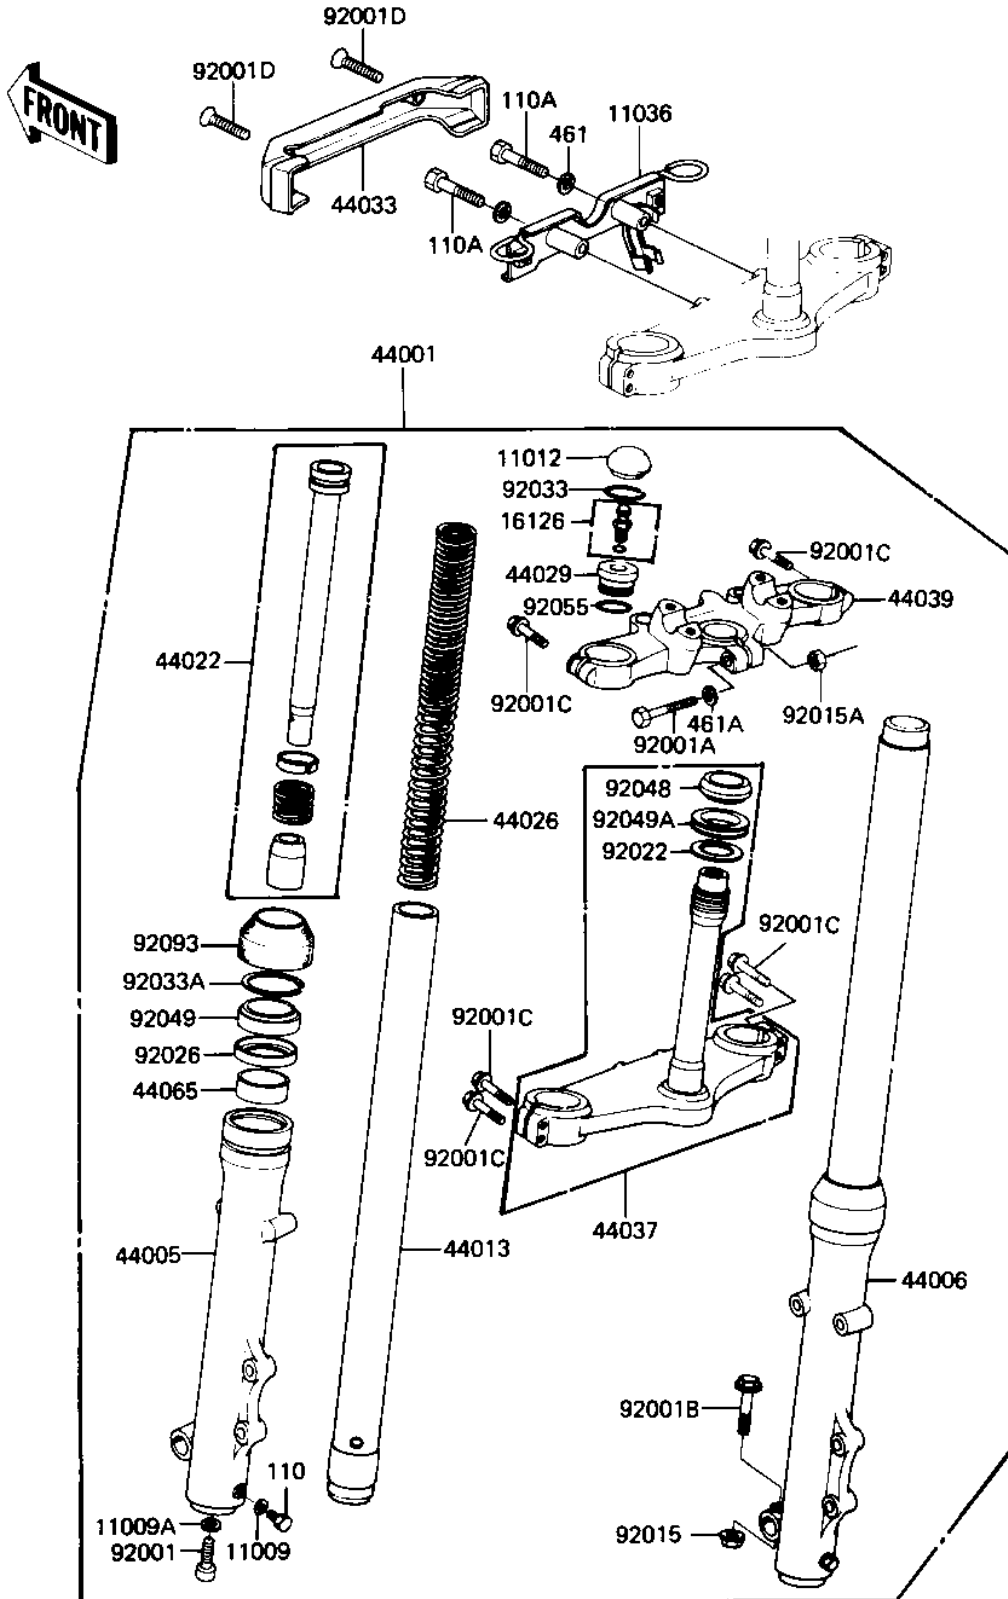

1983 LTD PARTS DIAGRAM

FRONT FORK (KZ550-C3)

F2340-0059

1983 LTD PARTS LIST

FRONT FORK (KZ550-C3)

ITEM NAME	PART NUMBER	QUANTITY
GASKET,DRAIN PLUG (Ref # 11009)	44045-047	2
GASKET,FORK CYL BOLT (Ref # 11009A)	44045-051	2
CAP, FORK TOP (Ref # 11012)	11012-1151	2
BRACKET-A (Ref # 11036)	11036-1253	1
VALVE ASSY,AIR (Ref # 16126)	16126-1025	2
FORK-FRONT (Ref # 44001)	44001-1193	1
TUBE,LH,FORK OUTER (Ref # 44005)	44005-1050	1
TUBE,RH,FORK OUTER (Ref # 44006)	44006-1051	1
TUBE,FORK INNER (Ref # 44013)	44013-1043	2
CYLINDER-FORK (Ref # 44022)	44022-1024	2
SPRING,FORK INNER (Ref # 44026)	44026-1060	2
SEAT,FORK SPRING (Ref # 44029)	44029-1019	2
COVER,FORK (Ref # 44033)	44033-1054	1
STEM,STEERING (Ref # 44037)	44037-1013	1
HEAD,STEERING STEM (Ref # 44039)	44039-1011	1
BUSHING, FORK (Ref # 44065)	44065-1011	2
BOLT,FORK CYLINDER (Ref # 92001)	44041-078	2
BOLT,HEX HEAD,8X55 (Ref # 92001A)	92001-1064	1
BOLT,HEX HEAD,8X45 (Ref # 92001B)	92001-1136	1
BOLT,8X40 (Ref # 92001C)	92001-1149	6
SCREW-CSK-RD-CROS (Ref # 92001D)	222C0518	2
NUT,8MM (Ref # 92015)	92015-1055	1
NUT,LOCK,8MM (Ref # 92015A)	92015-1124	1
WASHER,PLAIN (Ref # 92022)	92022-231	1
SPACER,FORK (Ref # 92026)	92026-1038	2
CIRCLIP,FORK TOP (Ref # 92033)	92033-1023	2
RING,SNAP (Ref # 92033A)	92033-1055	2
CONE,STEERING STEM (Ref # 92048)	92047-012	1
SEAL-OIL,FORK (Ref # 92049)	92049-1063	2

1983 LTD PARTS LIST

FRONT FORK (KZ550-C3)

ITEM NAME	PART NUMBER	QUANTITY
OIL SEAL,STEERING STM (Ref # 92049A)	92056-003	1
"O" RING (Ref # 92055)	92055-1034	2
SEAL,DUST (Ref # 92093)	92093-1047	2
BOLT HEX HEAD 6X8 (Ref # 110)	110B0608	2
BOLT-UPSET,6X40 (Ref # 110A)	112G0640	2
WASHER SPRING 6MM (Ref # 461)	461F0600	2
WASHER SPRING 8MM (Ref # 461A)	461F0800	1