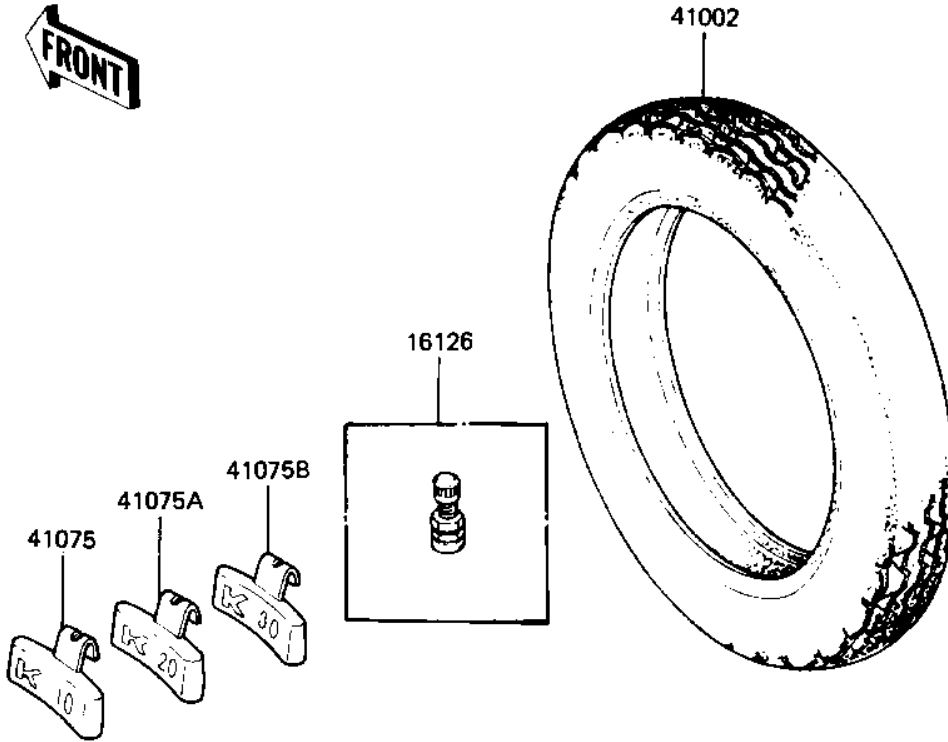

# 1982 LTD PARTS DIAGRAM

TIRES ('82-'83 C3/C4)

F2210-0017

## 1982 LTD PARTS LIST

TIRES ('82-'83 C3/C4)

ITEM NAME	PART NUMBER	QUANTITY
VALVE (Ref # 16126)	16126-1136	2
TIRE 325S-19 F8 F (Ref # 41002)	41002-1160	1
TIRE 130/90-16 K127 R (Ref # 41002A)	41002-1161	1
BALANCER-WHEEL,10G (Ref # 41075)	41075-1011	AR
BALANCER-WHEEL,20G (Ref # 41075A)	41075-1012	AR
BALANCER-WHEEL,30G (Ref # 41075B)	41075-1013	AR