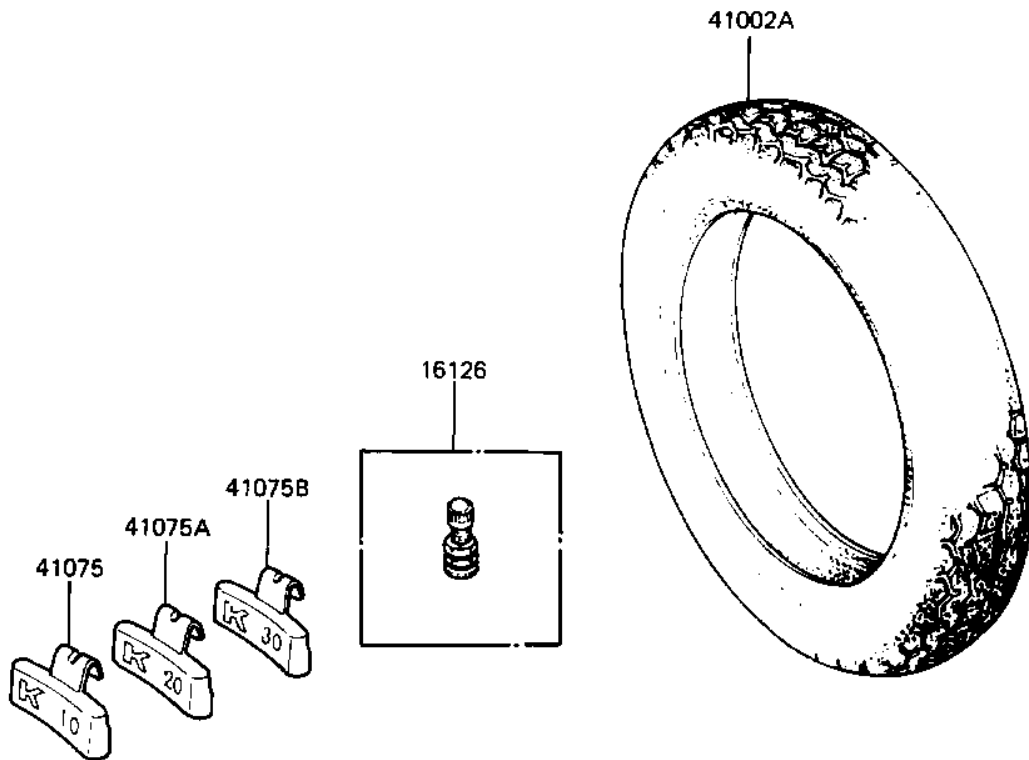

# 1982 LTD PARTS DIAGRAM

TIRES ('82-'83 C3/C4)

F2210-0017

## 1982 LTD PARTS LIST

TIRES ('82-'83 C3/C4)

ITEM NAME	PART NUMBER	QUANTITY
VALVE (Ref # 16126)	16126-1136	2
TIRE 325S-19 F8 F (Ref # 41002)	41002-1160	1
TIRE 130/90-16 K127 R (Ref # 41002A)	41002-1161	1
BALANCER-WHEEL,10G (Ref # 41075)	41075-1011	AR
BALANCER-WHEEL,20G (Ref # 41075A)	41075-1012	AR
BALANCER-WHEEL,30G (Ref # 41075B)	41075-1013	AR