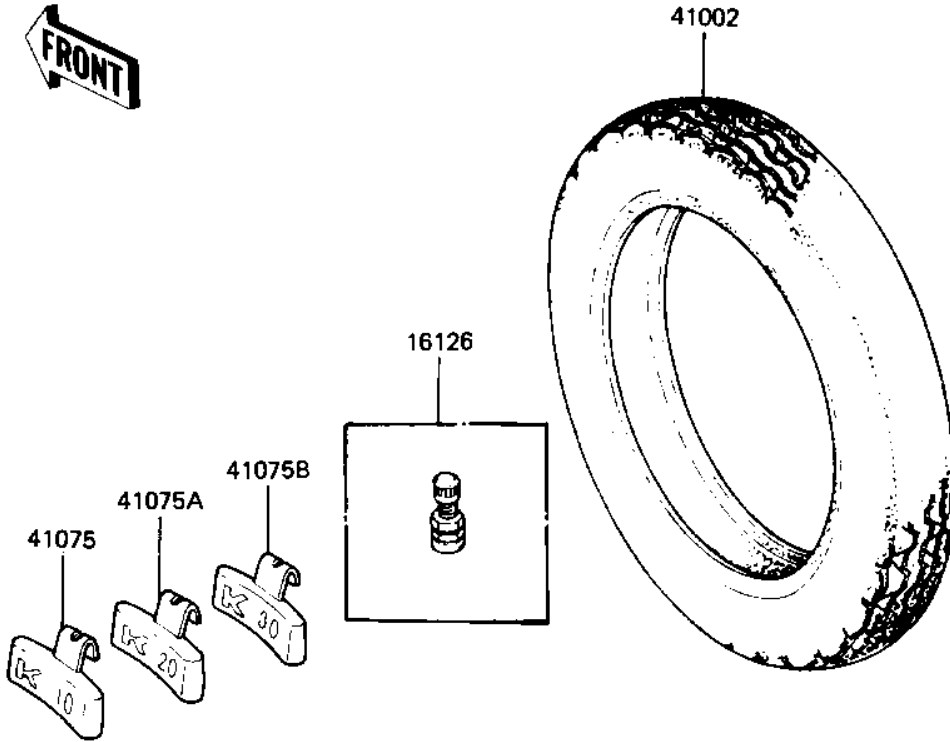

# 1983 LTD PARTS DIAGRAM

TIRES ('82-'83 C3/C4)

F2210-0017

## 1983 LTD PARTS LIST

TIRES ('82-'83 C3/C4)

ITEM NAME	PART NUMBER	QUANTITY
VALVE (Ref # 16126)	16126-1136	2
TIRE 325S-19 F8 F (Ref # 41002)	41002-1160	1
TIRE 130/90-16 K127 R (Ref # 41002A)	41002-1161	1
BALANCER-WHEEL,10G (Ref # 41075)	41075-1011	AR
BALANCER-WHEEL,20G (Ref # 41075A)	41075-1012	AR
BALANCER-WHEEL,30G (Ref # 41075B)	41075-1013	AR