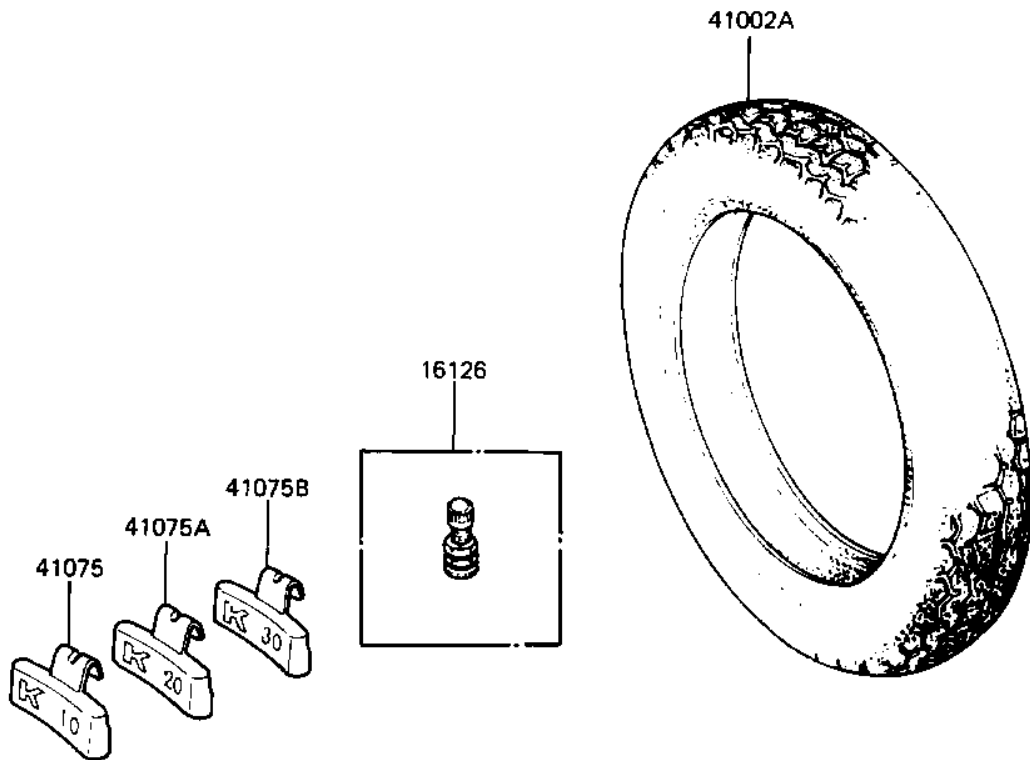

# 1983 LTD PARTS DIAGRAM

TIRES ('82-'83 C3/C4)

F2210-0017

## 1983 LTD PARTS LIST

TIRES ('82-'83 C3/C4)

ITEM NAME	PART NUMBER	QUANTITY
VALVE (Ref # 16126)	16126-1136	2
TIRE 325S-19 F8 F (Ref # 41002)	41002-1160	1
TIRE 130/90-16 K127 R (Ref # 41002A)	41002-1161	1
BALANCER-WHEEL,10G (Ref # 41075)	41075-1011	AR
BALANCER-WHEEL,20G (Ref # 41075A)	41075-1012	AR
BALANCER-WHEEL,30G (Ref # 41075B)	41075-1013	AR