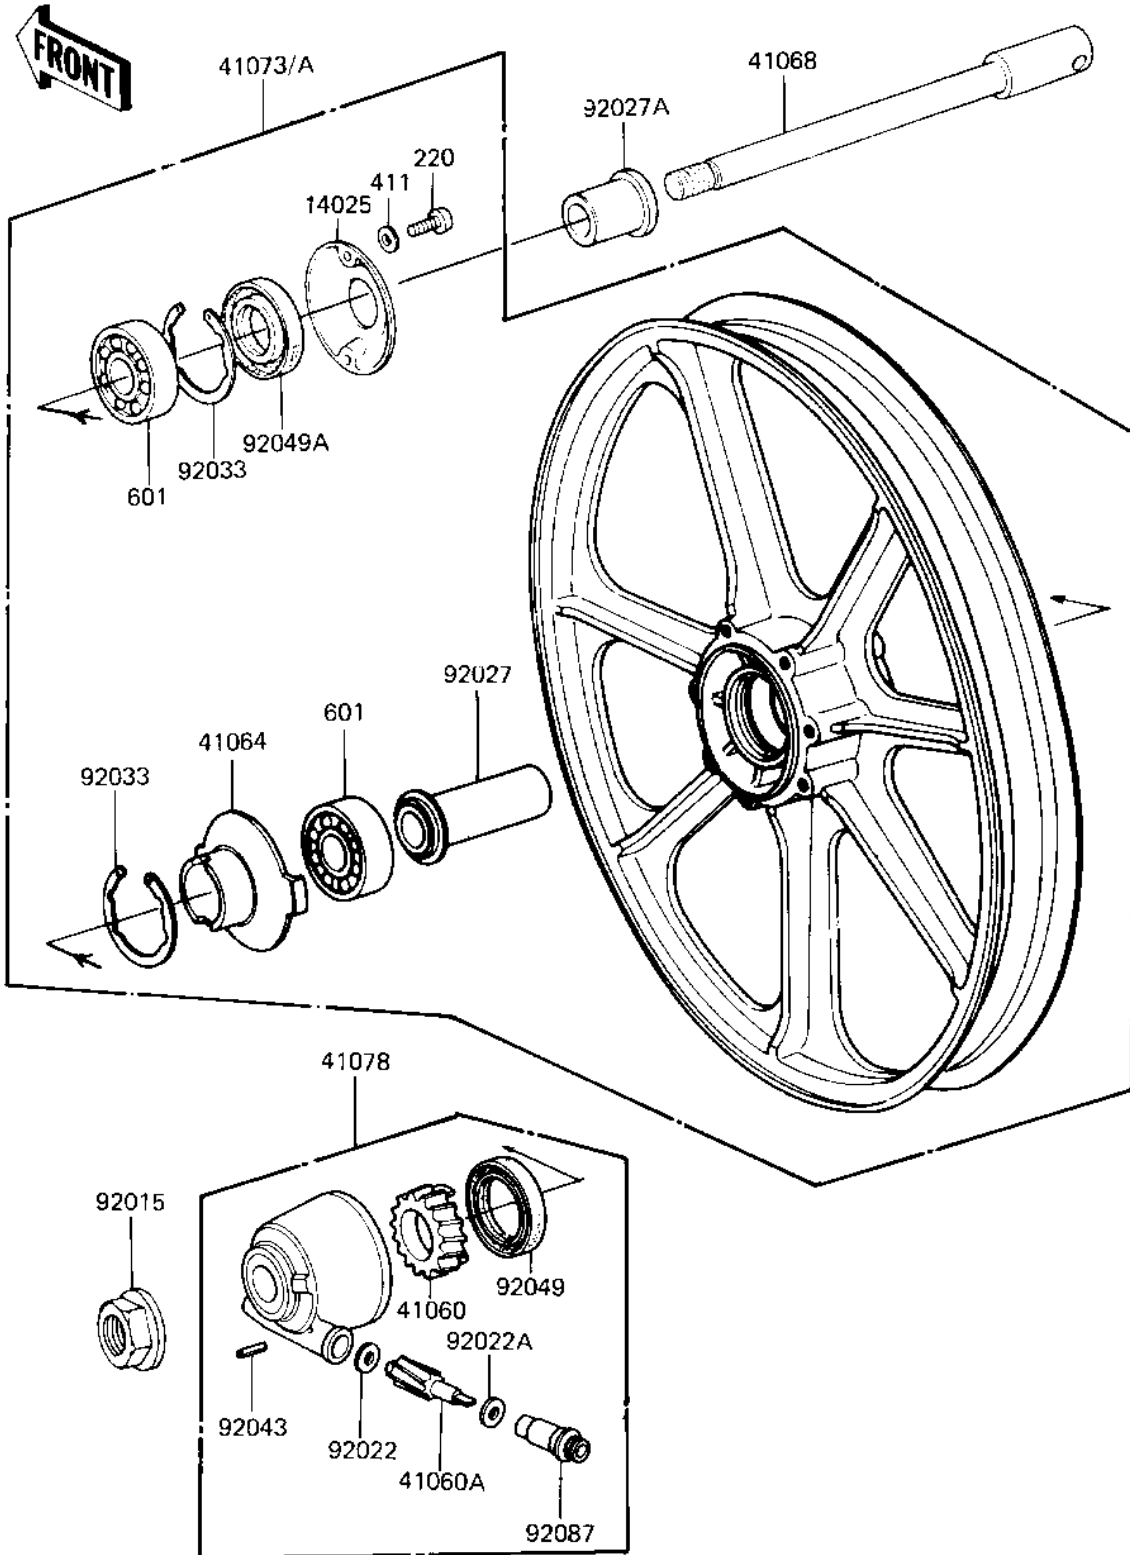

# 1983 LTD PARTS DIAGRAM

FRONT WHEELS/HUB ('82-'83 C3/C4)

F2230 0034

## 1983 LTD PARTS LIST

FRONT WHEELS/HUB ('82-'83 C3/G4)

ITEM NAME	PART NUMBER	QUANTITY
GEAR,SPEEDOMETER (Ref # 41060)	41059-026	1
AXLE,FRONT,L=204M/M (Ref # 41060A)	41068-1009	1
RECEIVER,SPEEDOMETER (Ref # 41064)	41064-1006	1
AXLE,FRONT,L=204M/M (Ref # 41068)	41068-1009	1
WHEEL-ASSY,FR,F.BLACK (Ref # 41073)	41073-1080-21	1
WHEEL-ASSY,FR,F.BLACK (Ref # 41073A)	41073-1080-21	1
GEAR BOX ASSY, (Ref # 41078)	41078-1013	1
NUT,14MM (Ref # 92015)	92015-1407	1
WASHER THRST SPD PINI (Ref # 92022)	41063-001	1
WASHER THRST SPD PINI (Ref # 92022A)	41063-001	1
COLLAR,FR HUB L=55M/M (Ref # 92027)	92027-1223	1
COLLAR,FR AXLE L=30MM (Ref # 92027A)	92027-1225	1
CIRCLIP,42MM (Ref # 92033)	92033-1041	2
PIN,SPRING (Ref # 92043)	41082-001	1
OIL SEAL,AG1144AO (Ref # 92049A)	92049-1058	1
BUSHING,METER GEAR (Ref # 92087)	92087-1002	1
BEARING,BALL, # 6302ZC3 (Ref # 601)	601B6302Z	2