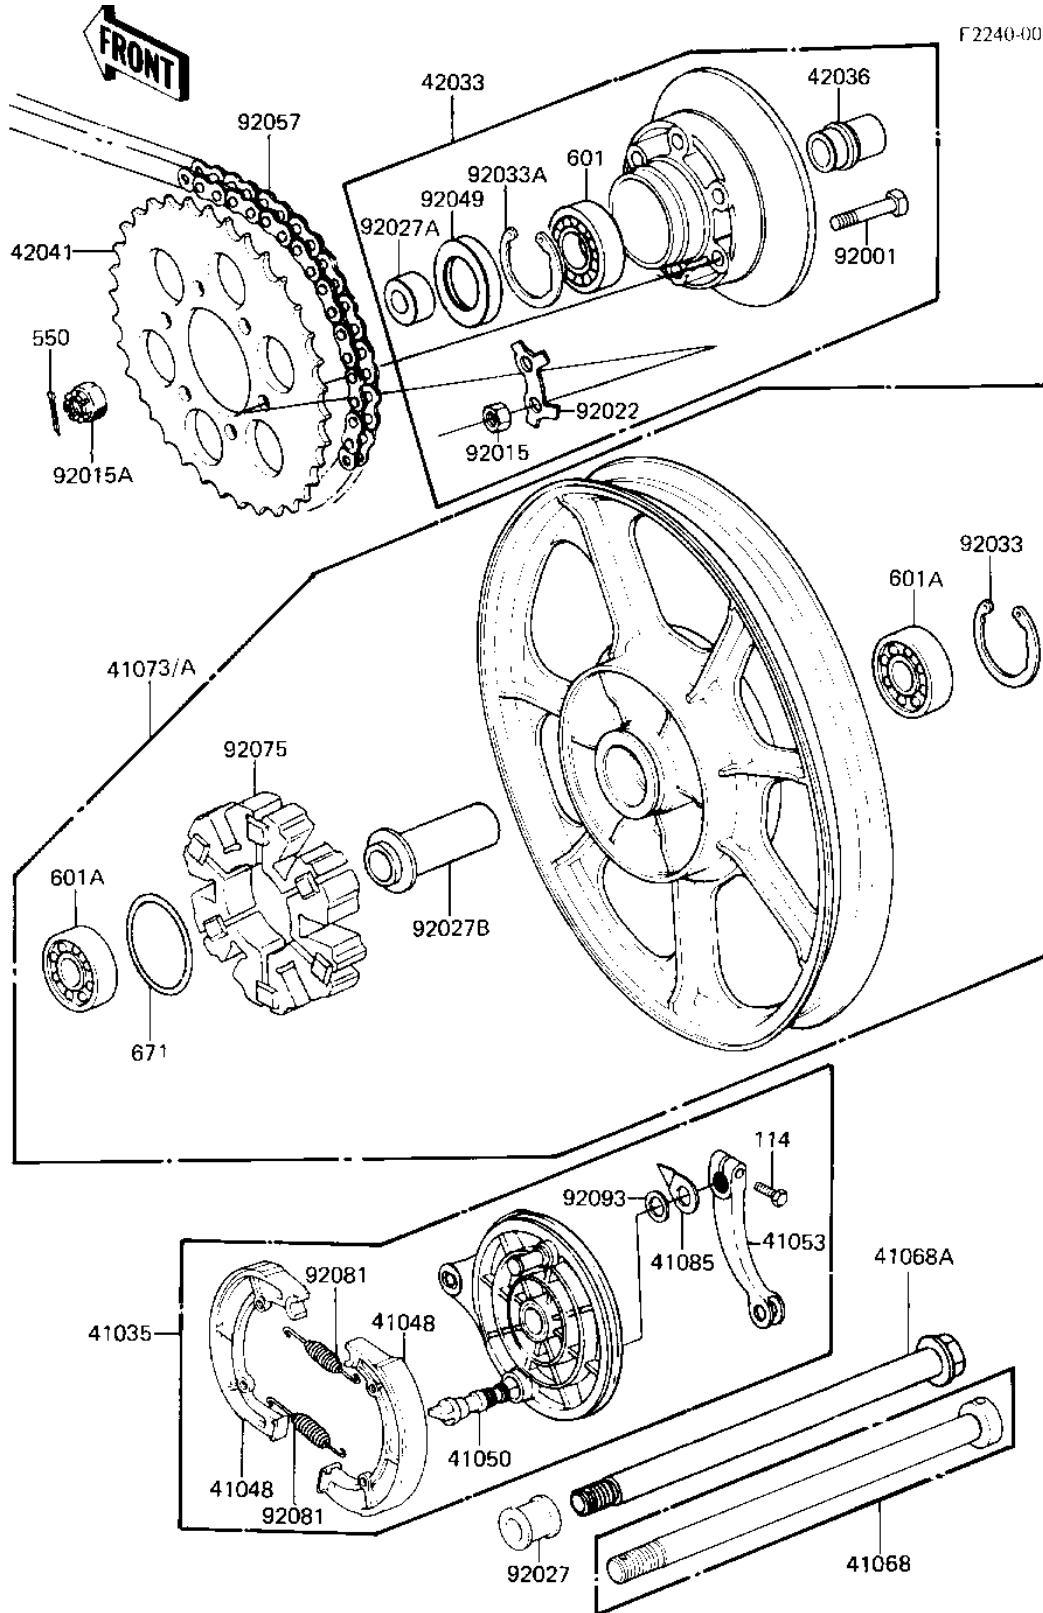

# 1982 LTD PARTS DIAGRAM

REAR WHEEL/HUB/BRAKE/CHAIN ('82-'83 C3/C)

F2240-0045

# 1982 LTD PARTS LIST

## REAR WHEEL/HUB/BRAKE/CHAIN ('82-'83 C3/C)

ITEM NAME	PART NUMBER	QUANTITY
PANEL-ASY,BRK BLACK (Ref # 41035)	41035-1055	1
SHOE,BRAKE (Ref # 41048)	42019-012	2
CAM SHAFT,BRAKE (Ref # 41050)	41050-017	1
LEVER REAR BRAKE CAM (Ref # 41053)	42029-039	1
AXLE,RR (Ref # 41068A)	41068-1086	1
WHEEL ASSY,REAR (Ref # 41073)	41073-1081	1
INDICATOR,BRAKE SHOE (Ref # 41085)	41085-004	1
COUPLING ASSY,RR HUB (Ref # 42033)	42033-1021	1
SLEEVE,RR HUB L=33M/M (Ref # 42036)	42036-1036	1
SPROCKET,REAR,38T (Ref # 42041)	42041-1054	1
BOLT (Ref # 92001)	92001-161	6
NUT 10MM (Ref # 92015)	42045-005	6
NUT CASTLE,16MM (Ref # 92015A)	92015-055	1
WASHER,LOCK (Ref # 92022)	92022-1212	3
COLLAR,AXLE,L=28M/M (Ref # 92027)	92027-1226	1
COLLAR,RR AXLE L.H (Ref # 92027A)	92027-1262	1
COLLAR,RR WHEEL BRG (Ref # 92027B)	92027-1267	1
CIRCLIP,47M/M (Ref # 92033)	92033-1042	1
CIRCLIP,62M/M (Ref # 92033A)	92033-1044	1
OIL SEAL (Ref # 92049)	92050-027	1
CHAIN,530X100 SH-O (Ref # 92057)	92057-1050	1
SHOCK DAMPER,REAR HUB (Ref # 92075)	42014-033	1
SPRING,BRAKE SHOE (Ref # 92081)	41049-012	2
DUST SHIELD-BRAKE CAM (Ref # 92093)	41051-003	1
BOLT HEX HEAD 8X28 (Ref # 114)	114G0828	1
PIN-COTTER,4.0X35 (Ref # 550)	550D4035	1
BALL BEARING,#6206 (Ref # 601)	601B6206	1
BRG,BALL,#6303ZZC3 (Ref # 601A)	601B6303ZZ	2
"0" RING,65MM (Ref # 671)	671B2565	1