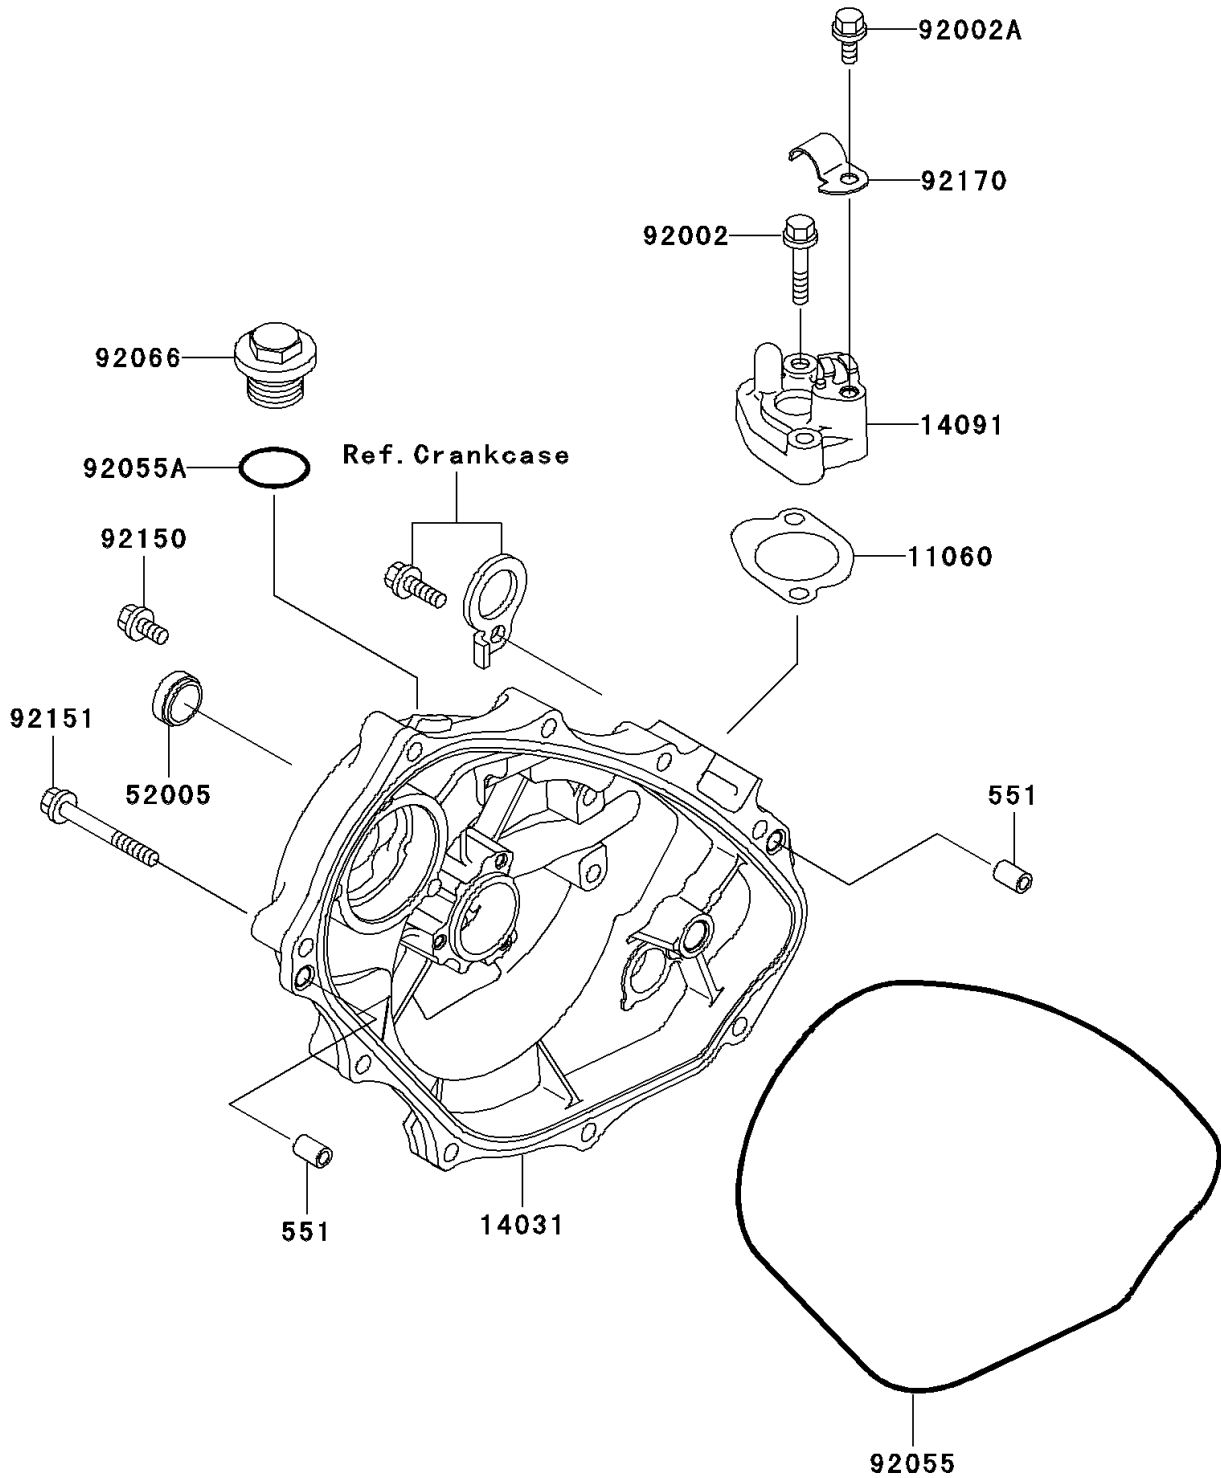

# 2005 Ultra 150 PARTS DIAGRAM

Engine Cover(s)

E1431

## 2005 Ultra 150 PARTS LIST

### Engine Cover(s)

ITEM NAME	PART NUMBER	QUANTITY
PIN-DOWEL (Ref # 551)	551R0812	2
GASKET (Ref # 11060)	11060-3803	1
COVER-GENERATOR (Ref # 14031)	14031-3728	1
COVER (Ref # 14091)	14091-3702	1
GAUGE,OIL LEVEL (Ref # 52005)	52005-1055	1
BOLT,6X30 (Ref # 92002)	92002-3726	2
BOLT,6X12 (Ref # 92002A)	92002-3763	1
RING-O,3.0X220 (Ref # 92055)	92055-3748	1
RING-O (Ref # 92055A)	92055-515	1
PLUG (Ref # 92066)	92066-3739	1
BOLT,5X12 (Ref # 92150)	92150-3760	1
BOLT,6X35 (Ref # 92151)	92151-3768	9
CLAMP (Ref # 92170)	92170-3736	1