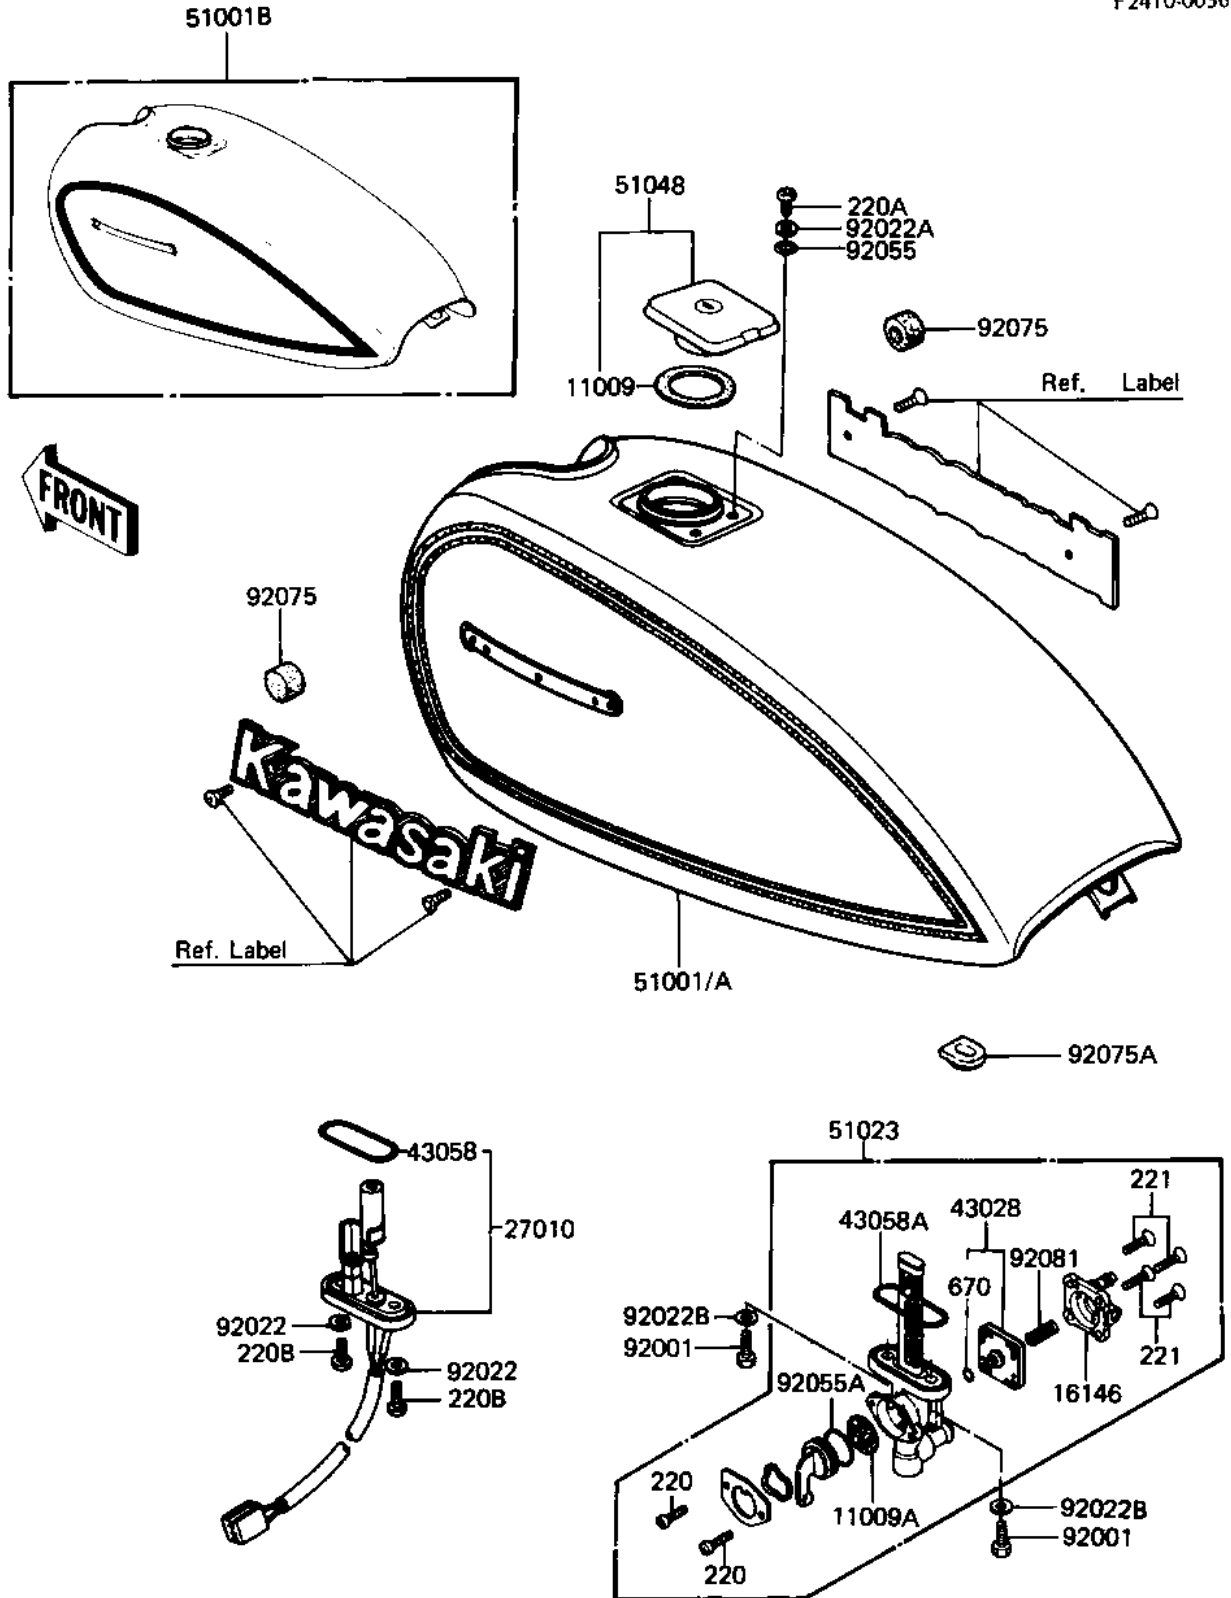

1982 LTD PARTS DIAGRAM

FUEL TANK ('82-'83 C3/C4)

F2410-0036

1982 LTD PARTS LIST

FUEL TANK ('82-'83 C3/C4)

ITEM NAME	PART NUMBER	QUANTITY
GASKET,FUEL TANK CAP (Ref # 11009)	11009-1051	1
GASKET,FUEL TAP (Ref # 11009A)	11009-1188	1
COVER ASSY,FUEL TAP (Ref # 16146)	16146-1009	1
SWITCH,FUEL LEVEL (Ref # 27010)	27010-1055	1
DIAPHRAGM VALVE ASSY (Ref # 43028)	43028-1021	1
"O" RING,FUEL SWITCH (Ref # 43058)	43058-1004	1
"O" RING (Ref # 43058A)	51039-003	1
TANK-FUEL,S.BLUE (Ref # 51001)	51001-1062-8K	1
TANK-FUEL,EBONY (Ref # 51001A)	51001-5116-8G	1
TAP ASSY,FUEL (Ref # 51023)	51023-1030	1
CAP ASSY TANK (Ref # 51048)	51048-1018	1
BOLT,6X20,FUEL TAP (Ref # 92001)	92001-1091	2
WASHER,5.2X10X1.5 (Ref # 92022)	92022-1023	2
WASHER,PLAIN (Ref # 92022A)	92022-1038	2
WASHER-PLAIN (Ref # 92022B)	92022-183	2
"O" RING (Ref # 92055)	92055-1023	2
"O" RING,FUEL TAP LEV (Ref # 92055A)	92055-1085	1
DAMPER RUBBER-FL TANK (Ref # 92075)	92075-101	2
DAMPER RUBBER FUEL TA (Ref # 92075A)	92075-295	1
SPRING,DIAPHRAGM VALV (Ref # 92081)	92081-1240	1
SCREW PAN HEAD 3X8 (Ref # 220)	220B0308	2
SCREW PAN HEAD 5X10 (Ref # 220A)	220B0510	2
SCREW-PAN-CROS (Ref # 220B)	220B0514	2
SCREW-CSK-CROS,4X14 (Ref # 221)	221B0414	4
"O" RING,4MM (Ref # 670)	670B1504	1