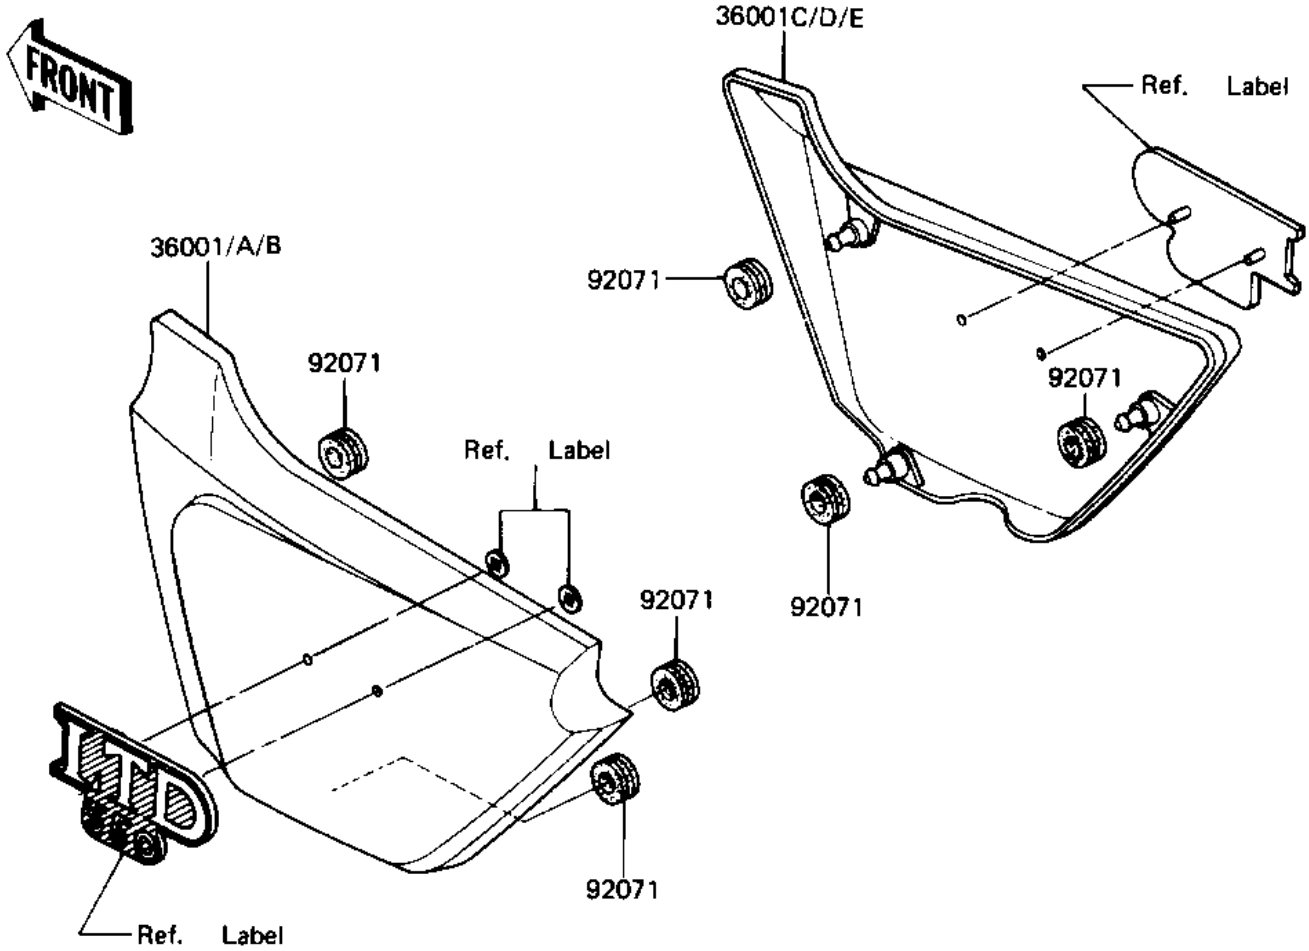

# 1982 LTD PARTS DIAGRAM

SIDE COVERS/CHAIN COVER ('82-'83 C3/C4)

F2610-0043

## 1982 LTD PARTS LIST

SIDE COVERS/CHAIN COVER ('82-'83 C3/C4)

ITEM NAME	PART NUMBER	QUANTITY
COVER,SIDE,L.H,EBONY (Ref # 36001A)	36001-1097-8G	1
COVER-SIDE,LH,S.BLUE (Ref # 36001B)	36001-1097-8K	1
COVER,SIDE.R.H,EBONY (Ref # 36001D)	36001-1098-8G	1
COVER-SIDE,RH,S.BLUE (Ref # 36001E)	36001-1098-8K	1
CASE-CHAIN,CR-PLATED (Ref # 36014)	36014-1038	1
GROMMET (Ref # 92071)	92071-056	6
BOLT-UPSET,6X12 (Ref # 110)	112G0612	1
BOLT-UPSET 6X14 (Ref # 110A)	112B0614	1
WASHER PLAIN 6MM (Ref # 411)	411B0600	2
WASHER SPRING 6MM (Ref # 461)	461F0600	2