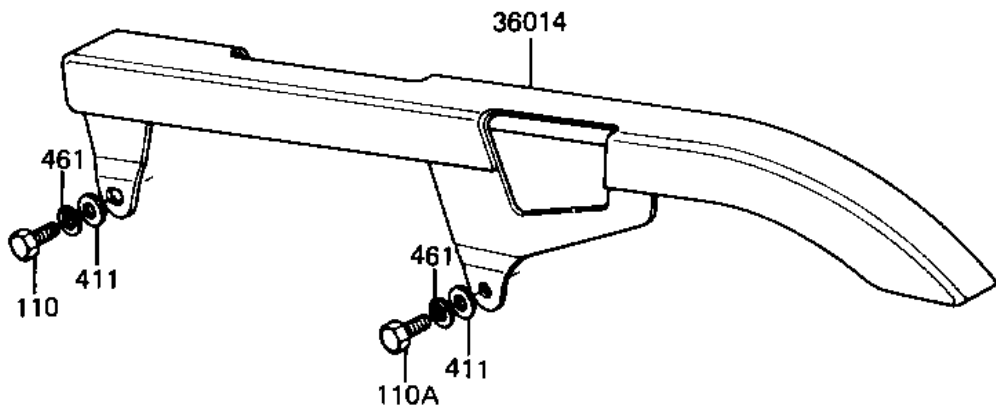

1982 LTD PARTS DIAGRAM

SIDE COVERS/CHAIN COVER ('82-'83 C3/C4)

F2610-0043

1982 LTD PARTS LIST

SIDE COVERS/CHAIN COVER ('82-'83 C3/C4)

ITEM NAME	PART NUMBER	QUANTITY
COVER,SIDE,L.H,EBONY (Ref # 36001A)	36001-1097-8G	1
COVER-SIDE,LH,S.BLUE (Ref # 36001B)	36001-1097-8K	1
COVER,SIDE.R.H,EBONY (Ref # 36001D)	36001-1098-8G	1
COVER-SIDE,RH,S.BLUE (Ref # 36001E)	36001-1098-8K	1
CASE-CHAIN,CR-PLATED (Ref # 36014)	36014-1038	1
GROMMET (Ref # 92071)	92071-056	6
BOLT-UPSET,6X12 (Ref # 110)	112G0612	1
BOLT-UPSET 6X14 (Ref # 110A)	112B0614	1
WASHER PLAIN 6MM (Ref # 411)	411B0600	2
WASHER SPRING 6MM (Ref # 461)	461F0600	2