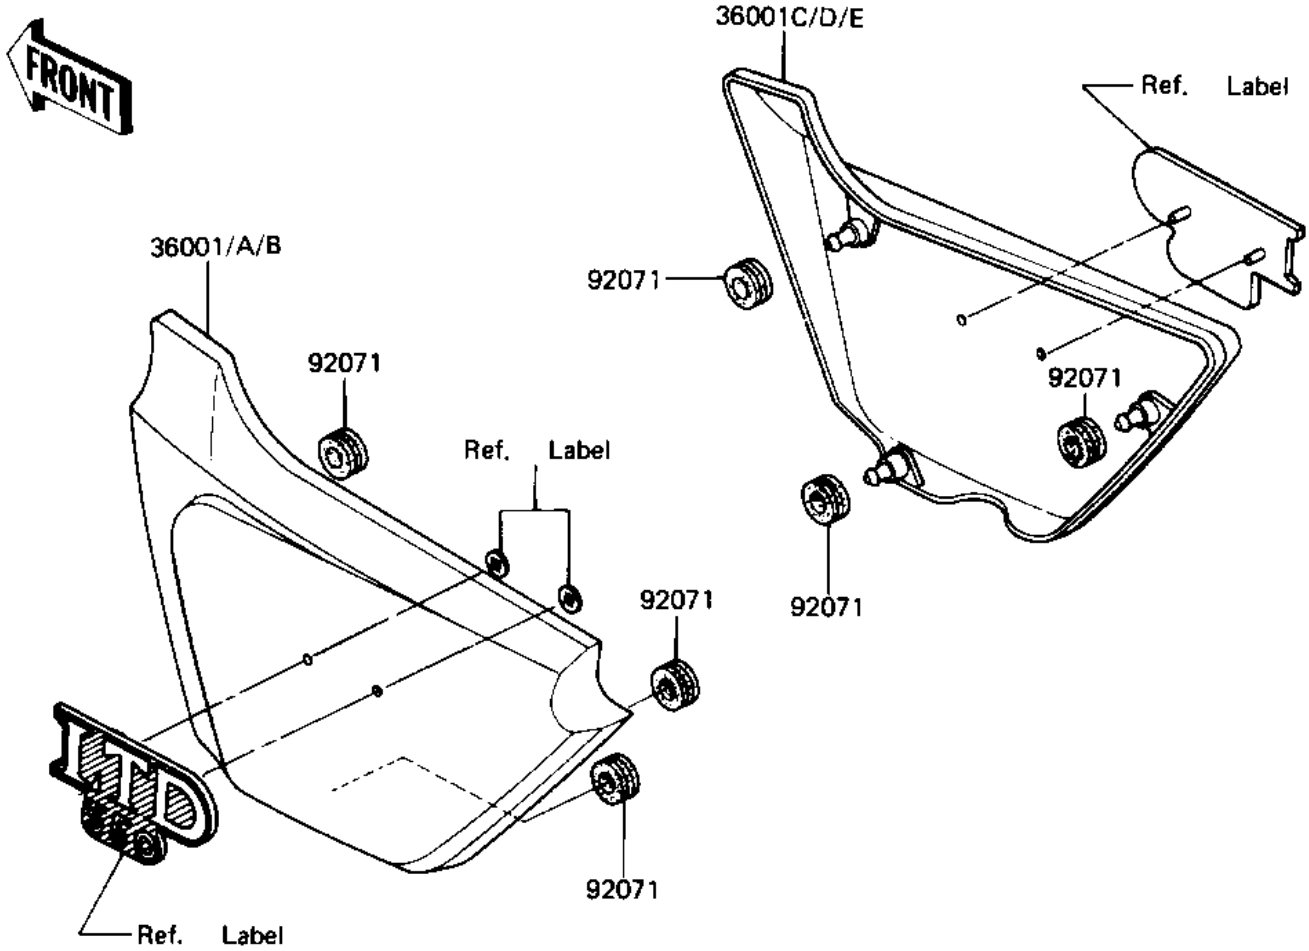

1982 LTD PARTS DIAGRAM

SIDE COVERS/CHAIN COVER ('82-'83 C3/C4)

F2610-0043

1982 LTD PARTS LIST

SIDE COVERS/CHAIN COVER ('82-'83 C3/C4)

ITEM NAME	PART NUMBER	QUANTITY
COVER,SIDE,L.H,EBONY (Ref # 36001A)	36001-1097-8G	1
COVER-SIDE,LH,S.BLUE (Ref # 36001B)	36001-1097-8K	1
COVER,SIDE.R.H,EBONY (Ref # 36001D)	36001-1098-8G	1
COVER-SIDE,RH,S.BLUE (Ref # 36001E)	36001-1098-8K	1
CASE-CHAIN,CR-PLATED (Ref # 36014)	36014-1038	1
GROMMET (Ref # 92071)	92071-056	6
BOLT-UPSET,6X12 (Ref # 110)	112G0612	1
BOLT-UPSET 6X14 (Ref # 110A)	112B0614	1
WASHER PLAIN 6MM (Ref # 411)	411B0600	2
WASHER SPRING 6MM (Ref # 461)	461F0600	2