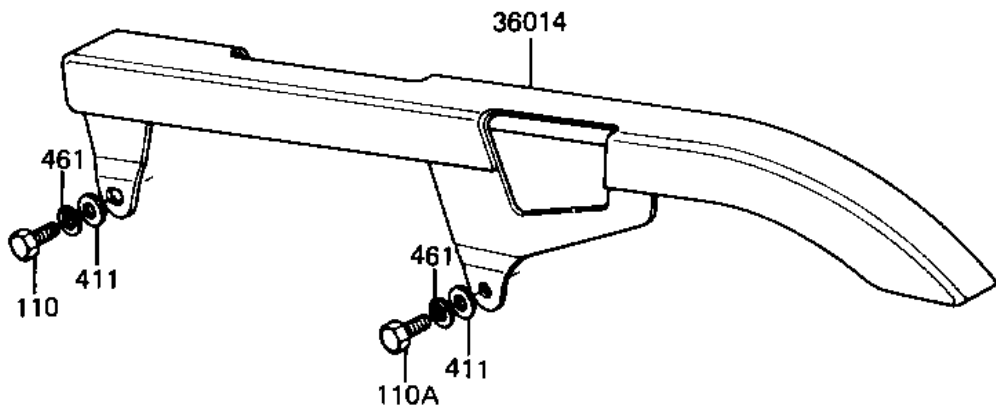

# 1982 LTD PARTS DIAGRAM

SIDE COVERS/CHAIN COVER ('82-'83 C3/C4)

F2610-0043

## 1982 LTD PARTS LIST

SIDE COVERS/CHAIN COVER ('82-'83 C3/C4)

ITEM NAME	PART NUMBER	QUANTITY
COVER,SIDE,L.H,EBONY (Ref # 36001A)	36001-1097-8G	1
COVER-SIDE,LH,S.BLUE (Ref # 36001B)	36001-1097-8K	1
COVER,SIDE.R.H,EBONY (Ref # 36001D)	36001-1098-8G	1
COVER-SIDE,RH,S.BLUE (Ref # 36001E)	36001-1098-8K	1
CASE-CHAIN,CR-PLATED (Ref # 36014)	36014-1038	1
GROMMET (Ref # 92071)	92071-056	6
BOLT-UPSET,6X12 (Ref # 110)	112G0612	1
BOLT-UPSET 6X14 (Ref # 110A)	112B0614	1
WASHER PLAIN 6MM (Ref # 411)	411B0600	2
WASHER SPRING 6MM (Ref # 461)	461F0600	2