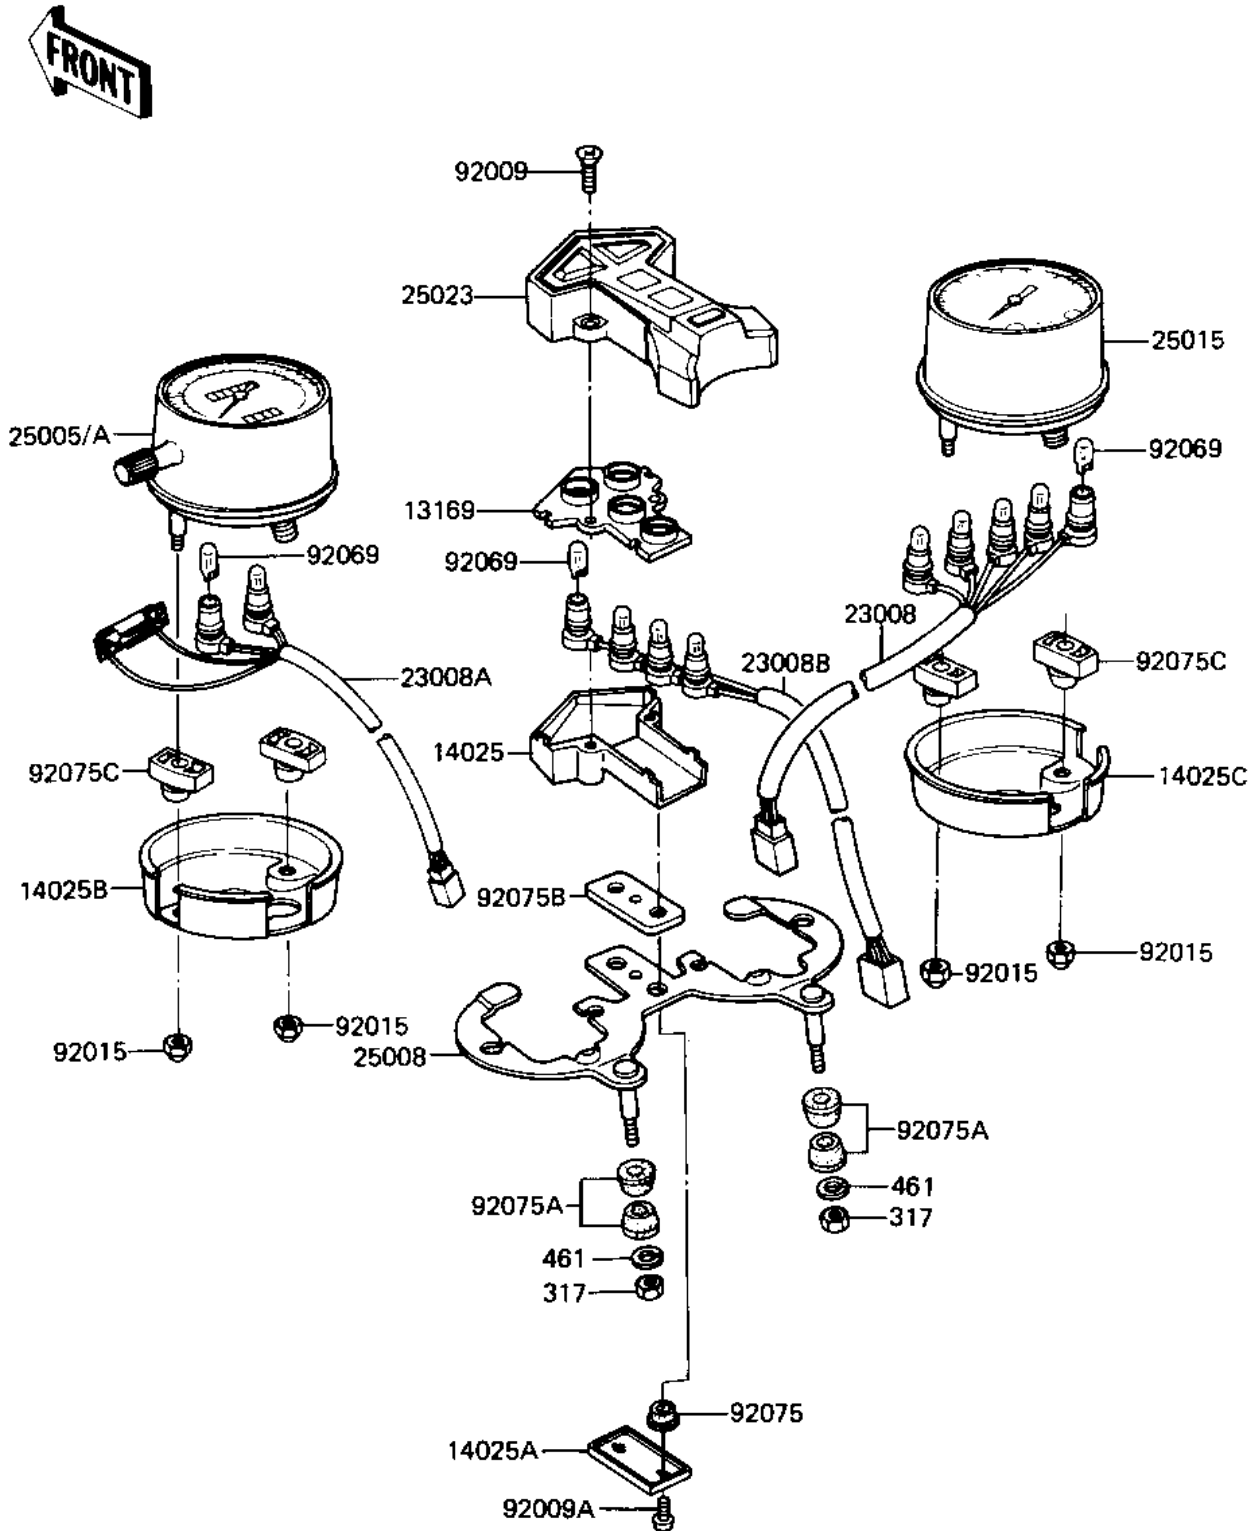

1982 LTD PARTS DIAGRAM

METERS ('82-'83 C3/C4)

F2530-0072

1982 LTD PARTS LIST

METERS ('82-'83 C3/C4)

ITEM NAME	PART NUMBER	QUANTITY
PLATE,SOCKET (Ref # 13169)	13169-1120	1
COVER,PILOT BOX,LOWER (Ref # 14025)	14025-1067	1
COVER,PILOT BOX DAMPR (Ref # 14025A)	14025-1070	1
COVER,SPEEDOMETER (Ref # 14025B)	14025-1218	1
COVER,TACHOMETER (Ref # 14025C)	14025-1219	1
SOCKET-ASSY,TACHOMETE (Ref # 23008)	23008-1101	1
SOCKET-ASSY,SPEEDOMET (Ref # 23008A)	23008-1122	1
SOCKET-ASSY,PILOT BOX (Ref # 23008B)	23008-1123	1
SPEEDOMETER,MPH (Ref # 25005)	25005-1151	1
SPEEDOMETER (Canada) (Ref # 25005A)	25005-1152	1
BRACKET,METER (Ref # 25008)	25008-1011	1
TACHOMETER,(X1000RPM) (Ref # 25015)	25015-1102	1
COVER,PILOT BOX,UPPER (Ref # 25023)	25023-1007	1
SCREW,4X10 (Ref # 92009)	92009-1039	2
SCREW,TAPPING,4X10 (Ref # 92009A)	92009-1040	2
NUT-CAP,5MM (Ref # 92015)	322N0500	4
BULB,12V3.4W (Ref # 92069)	92069-1007	11
DAMPER RUBBER,MET FIT (Ref # 92075)	25019-023	2
DAMPER RUBBER (Ref # 92075A)	92075-080	4
SHOCK DAMPER,PILOT (Ref # 92075B)	92075-1100	1
SHOCK DAMPER,METER (Ref # 92075C)	92075-1101	4
NUT,8M/M (Ref # 317)	317B0800	2
WASHER SPRING 8MM (Ref # 461)	461F0800	2